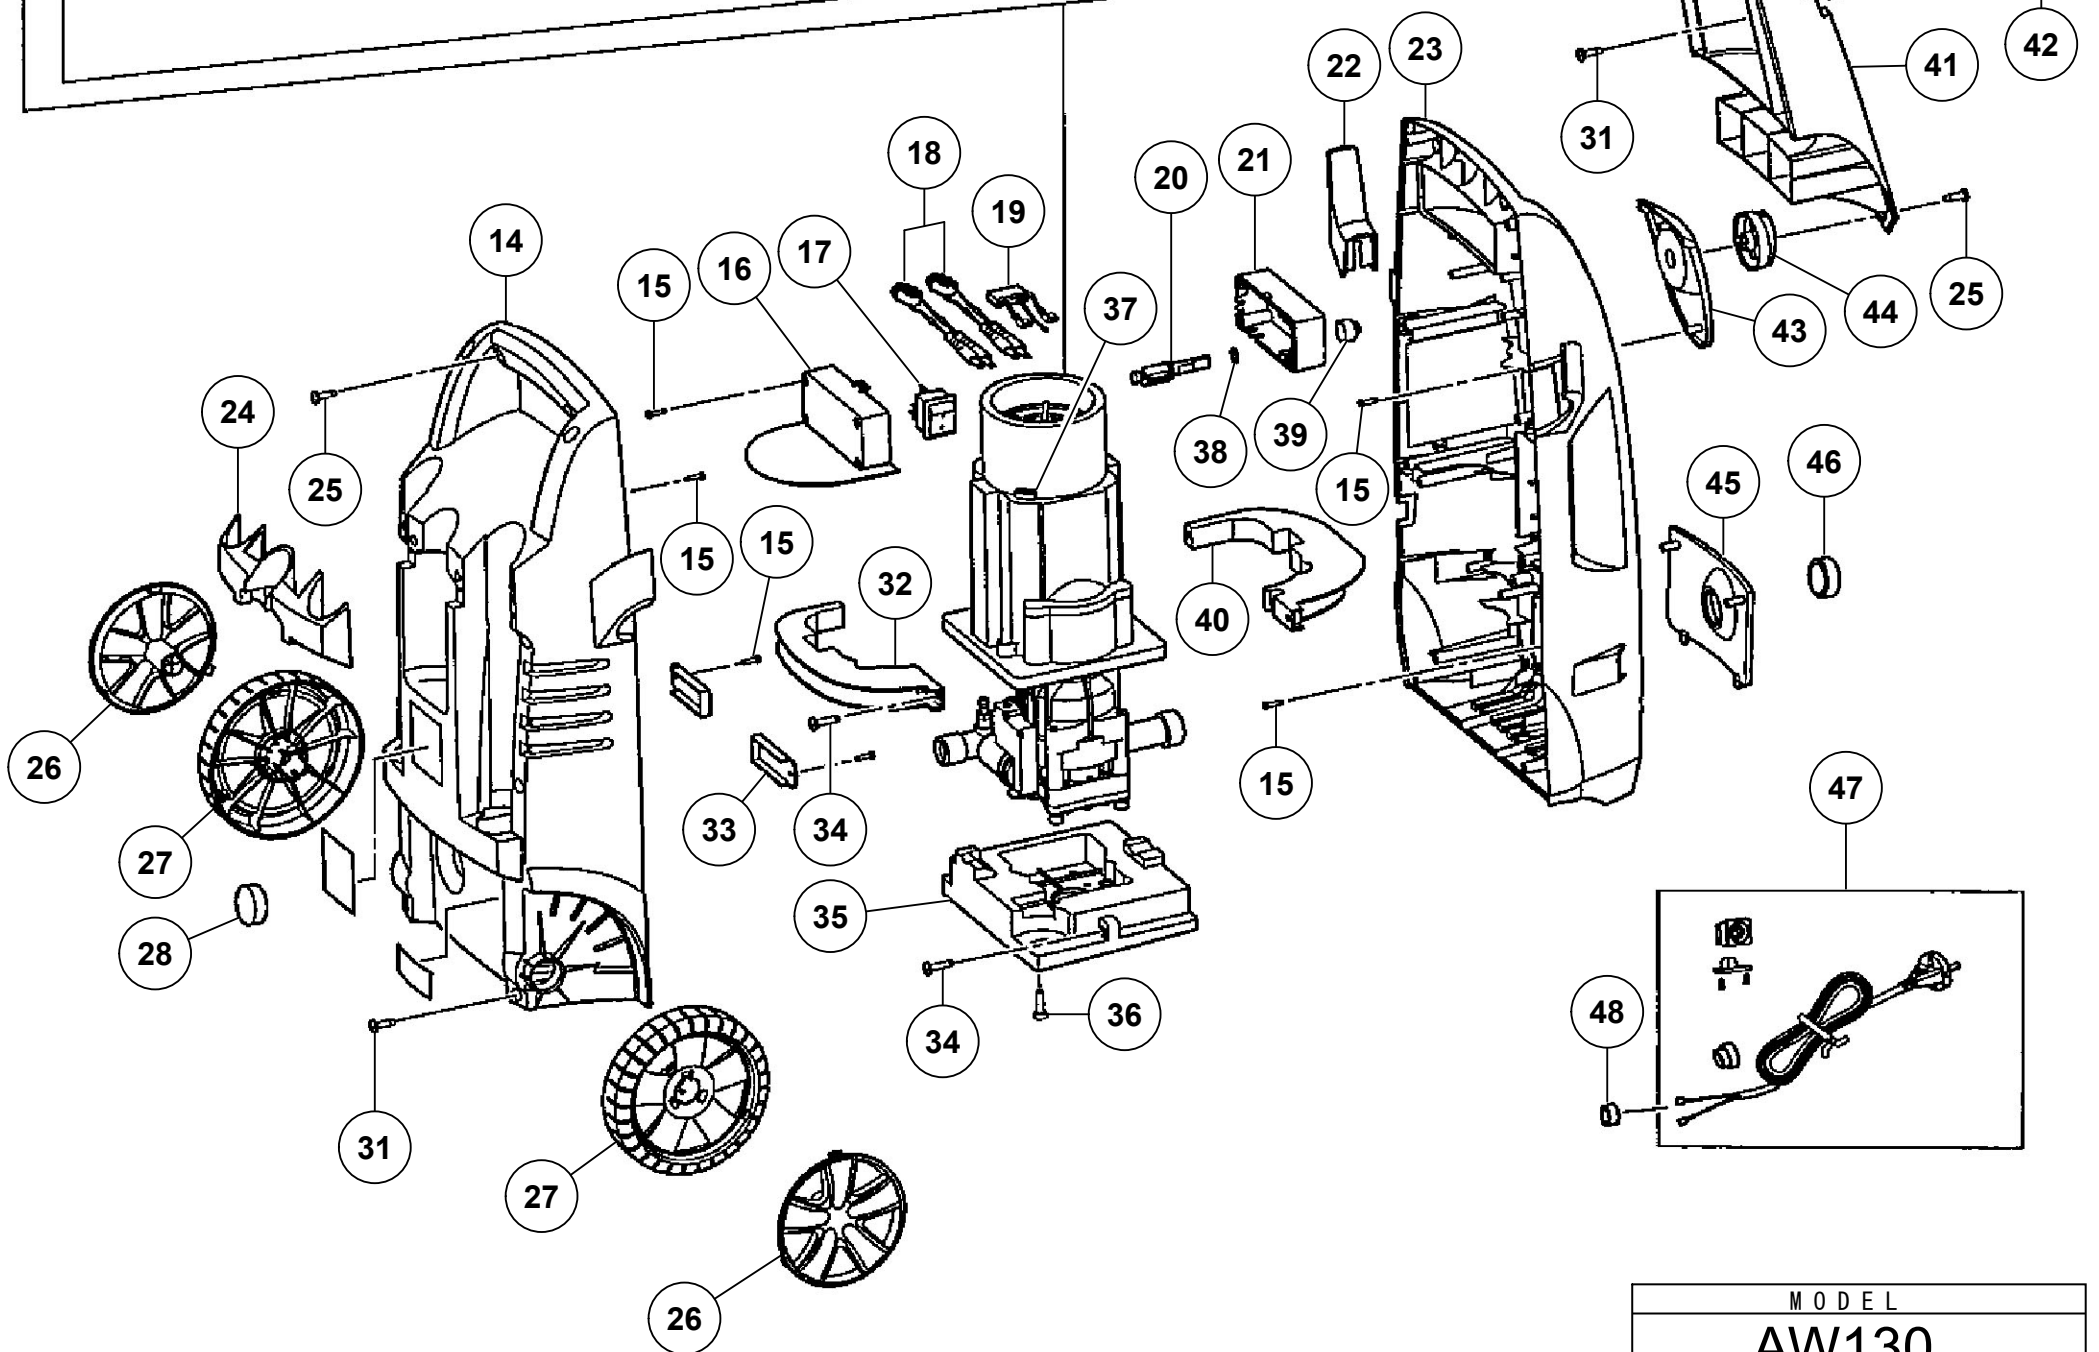

Item No.	Code No.	Description	No. Used	Remarks
1	335598	PUMP ASS'Y (P8) (AW130)	1	
2	335592	MOTOR (AW130)	1	
3	335600	MOTOR COVER	1	
4	335601	BACK MOTOR FILTER	1	
5	335599	CARBON BRUSH ASS'Y	2	
6	335597	FRONT MOTOR FILTER	1	
7	335594	SCREW 5.5X25	4	
8	335593	SEAL RING	1	
9	335542	INLET FILTER	1	
10	335588	O-RING (D12X2)	1	
11	335589	VALVE CORE	1	
12	335590	SPRING	1	
13	335591	MICRO SWITCH ASS'Y	1	
14	335564	BACK HOUSING	1	
15	335565	SCREW 3X13	14	
16	335567	BACK SWITCH COVER	1	
17	335554	MAIN SWITCH	1	
18	335557	FERRITE CORE	2	
19	335568	CAPACITOR ASS'Y (3 LINE)	1	
20	335569	SWITCH SHAFT	1	
21	335571	FRONT SWITCH COVER	1	
22	335573	CORD HOOK	1	
23	335574	FRONT HOUSING	1	
24	335562	ACCESSORIES HOLDER	1	
25	335595	SCREW (C) 4.8X16	4	
26	335561	WHEEL COVER	2	
27	335585	WHEEL	2	
28	335512	OUTLET COVER	1	
31	335933	SCREW 4.8X16	12	
32	335566	BACK CLAMP	1	
33	335583	PLATE	2	
34	335584	SCREW 4.8X20	4	
35	335581	PUMP BASE	1	
36	335582	SCREW M5X18	2	
37	335596	MOTOR WIND COVER (A)	2	
38	335570	O-RING (D8.5X1.8)	1	
39	335572	SEAL RING	1	
40	335580	FRONT CLAMP	1	
41	335586	HANDLE	1	
42	335587	HANDLE HOOK	1	
43	335575	KNOB COVER (SILVER)	1	
44	335576	KNOB	1	
45	335579	INLET PLATE	1	
46	335522	INLET COVER	1	
*47	335935	CORD ASS'Y (5M) (EUROPE)	1	
48	335558	FERRITE CORE	1	
		STANDARD ACCESSORIES		
501	335577	TURBO NOZZLE	1	
502	335533	VARIABLE NOZZLE (A)	1	
503	335534	NOZZLE CLEANER PIN	1	
504	335523	INLET NUT (ALUMINUM)	1	
505	335559	O-RING 9X2.65	2	
506	335525	BOTTLE	1	

MODEL
AW130