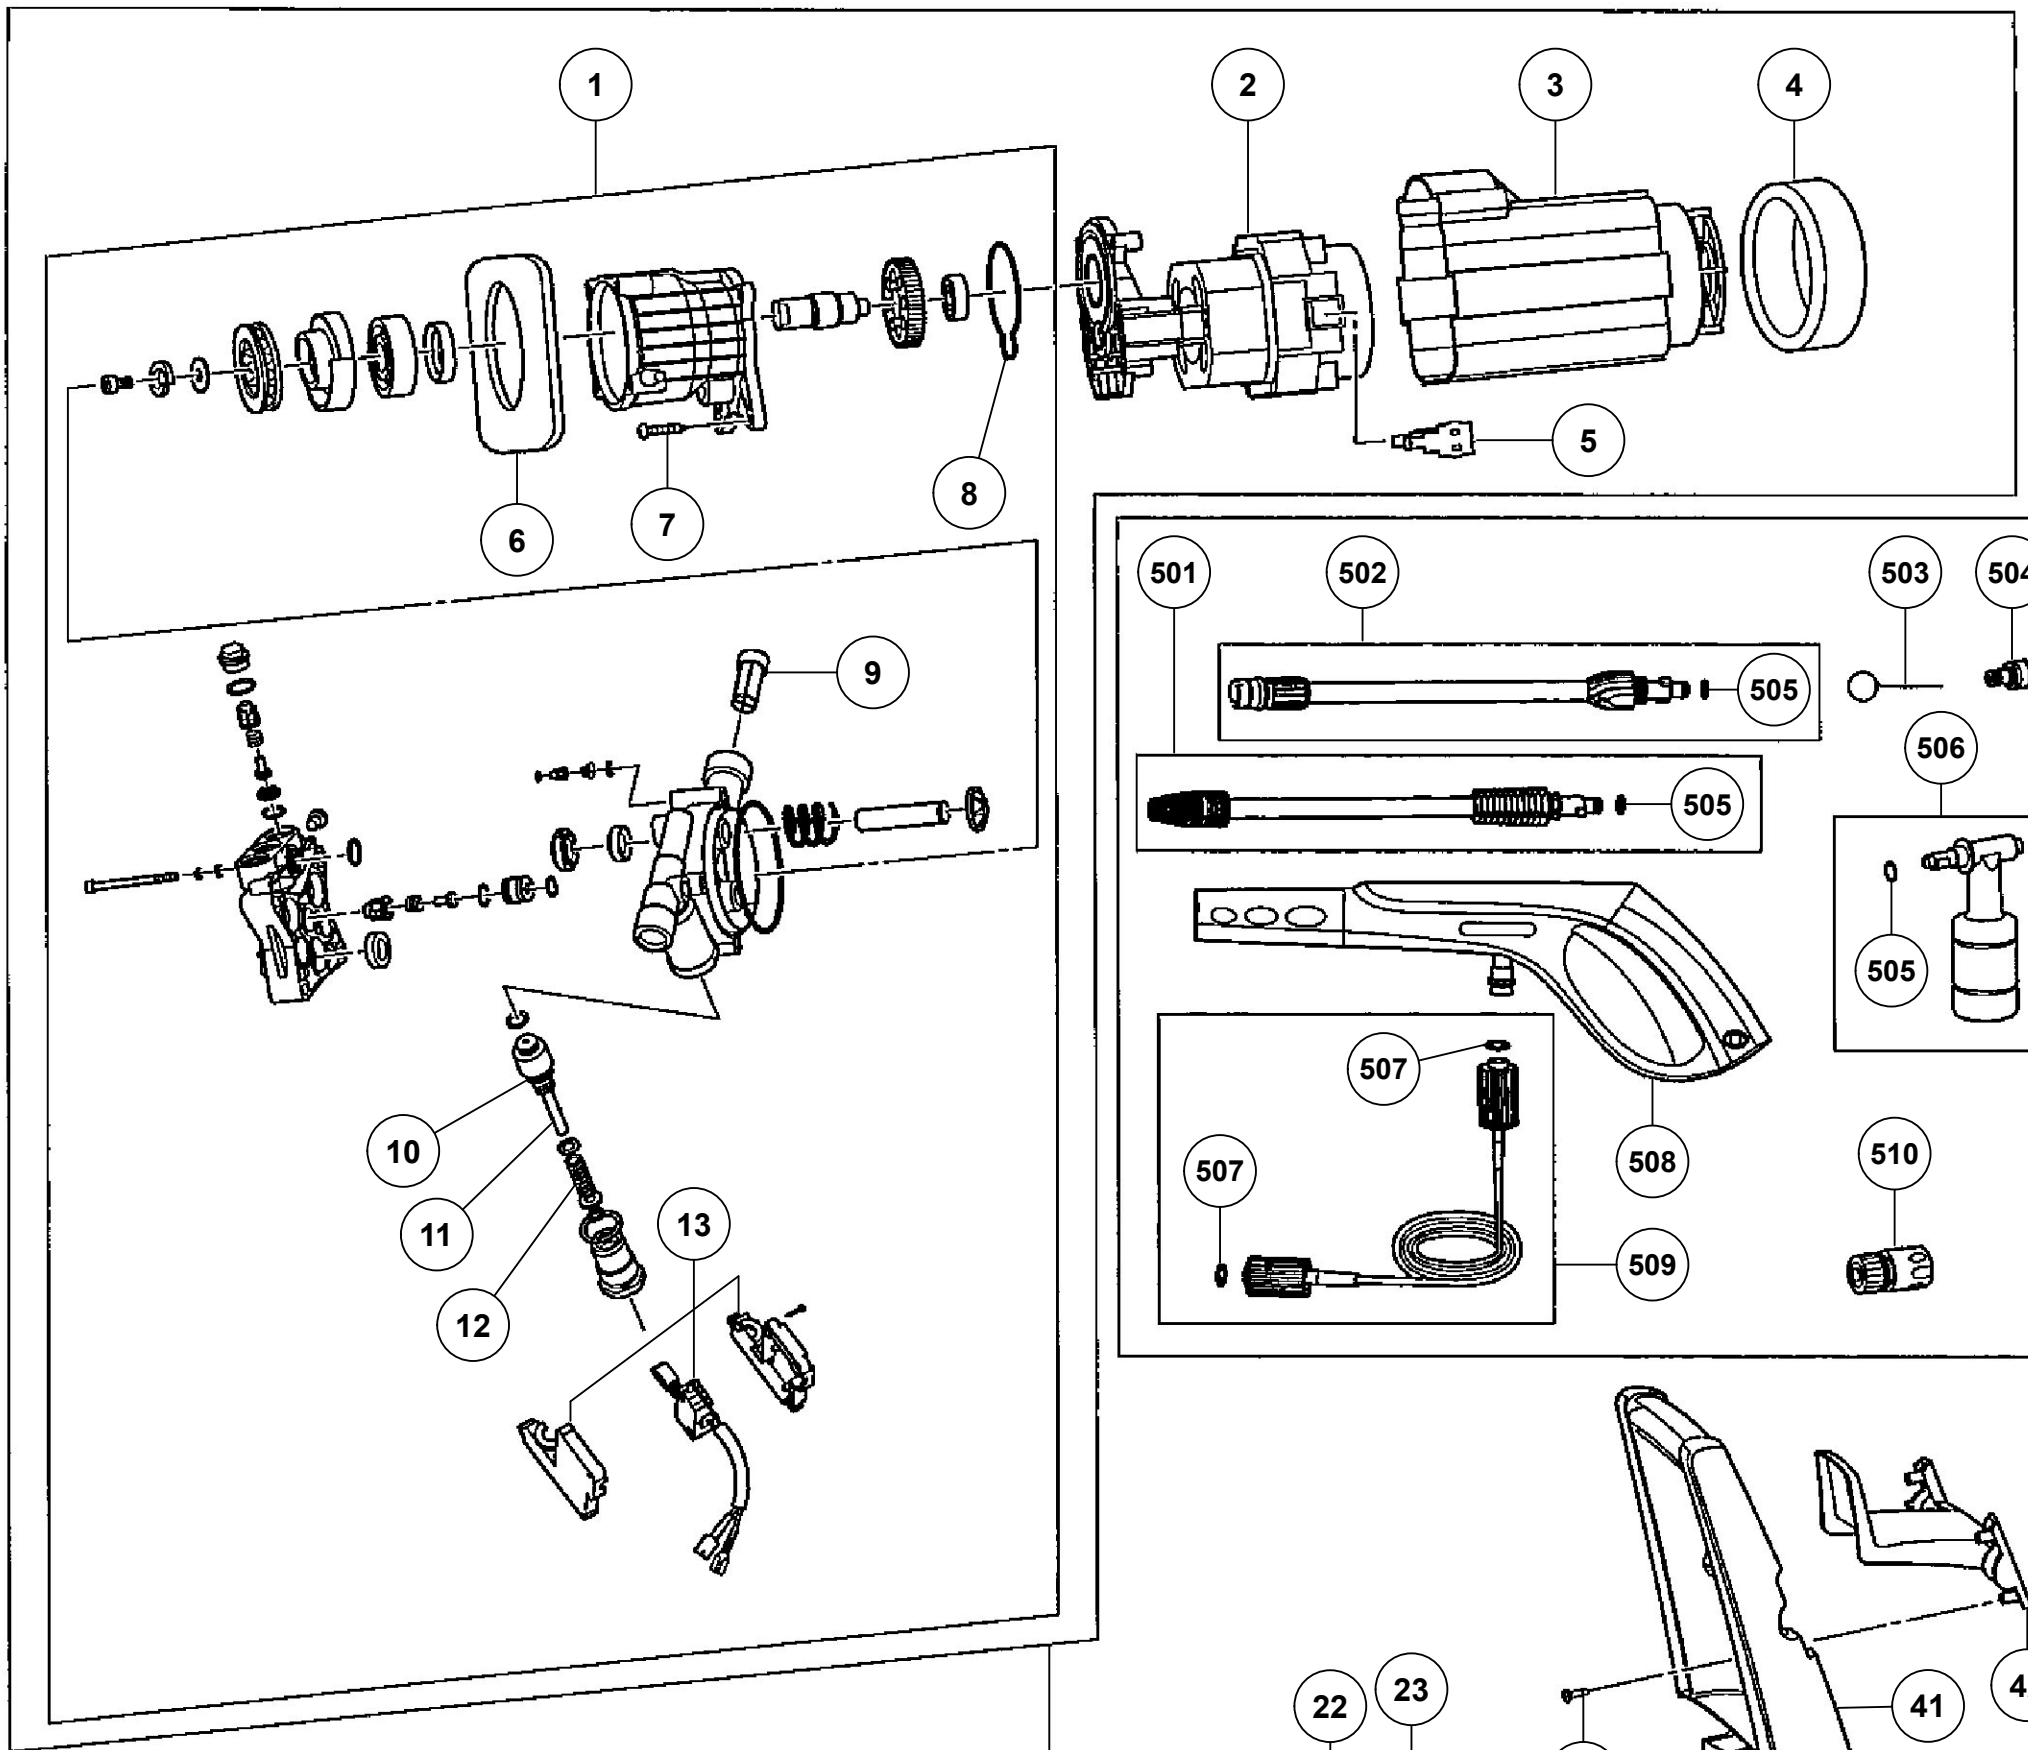

Item No.	Code No.	Description	No. Used	Remarks
1	335598	PUMP ASS'Y (P8) (AW130)	1	
2	335592	MOTOR (AW130)	1	
3	335600	MOTOR COVER	1	
4	335601	BACK MOTOR FILTER	1	
5	335599	CARBON BRUSH ASS'Y	2	
6	335597	FRONT MOTOR FILTER	1	
7	335594	SCREW 5.5X25	4	
8	335593	SEAL RING	1	
9	335542	INLET FILTER	1	
10	335588	O-RING (D12X2)	1	
11	335589	VALVE CORE	1	
12	335590	SPRING	1	
13	335591	MICRO SWITCH ASS'Y	1	
14	335564	BACK HOUSING	1	
15	335565	SCREW 3X13	14	
16	335567	BACK SWITCH COVER	1	
17	335554	MAIN SWITCH	1	
18	335557	FERRITE CORE	2	
19	335568	CAPACITOR ASS'Y (3 LINE)	1	
20	335569	SWITCH SHAFT	1	
21	335571	FRONT SWITCH COVER	1	
22	335573	CORD HOOK	1	
23	335574	FRONT HOUSING	1	
24	335562	ACCESSORIES HOLDER	1	
25	335595	SCREW (C) 4.8X16	4	
26	335561	WHEEL COVER	2	
27	335585	WHEEL	2	
28	335512	OUTLET COVER	1	
31	335933	SCREW 4.8X16	12	
32	335566	BACK CLAMP	1	
33	335583	PLATE	2	
34	335584	SCREW 4.8X20	4	
35	335581	PUMP BASE	1	
36	335582	SCREW M5X18	2	
37	335596	MOTOR WIND COVER (A)	2	
38	335570	O-RING (D8.5X1.8)	1	
39	335572	SEAL RING	1	
40	335580	FRONT CLAMP	1	
41	335586	HANDLE	1	
42	335587	HANDLE HOOK	1	
43	335575	KNOB COVER (SILVER)	1	
44	335576	KNOB	1	
45	335579	INLET PLATE	1	
46	335522	INLET COVER	1	
*47	335935	CORD ASS'Y (5M) (EUROPE)	1	
48	335558	FERRITE CORE	1	
		STANDARD ACCESSORIES		
501	335577	TURBO NOZZLE	1	
502	335533	VARIABLE NOZZLE (A)	1	
503	335534	NOZZLE CLEANER PIN	1	
504	335523	INLET NUT (ALUMINUM)	1	
505	335559	O-RING 9X2.65	2	
506	335525	BOTTLE	1	

MODEL
AW130