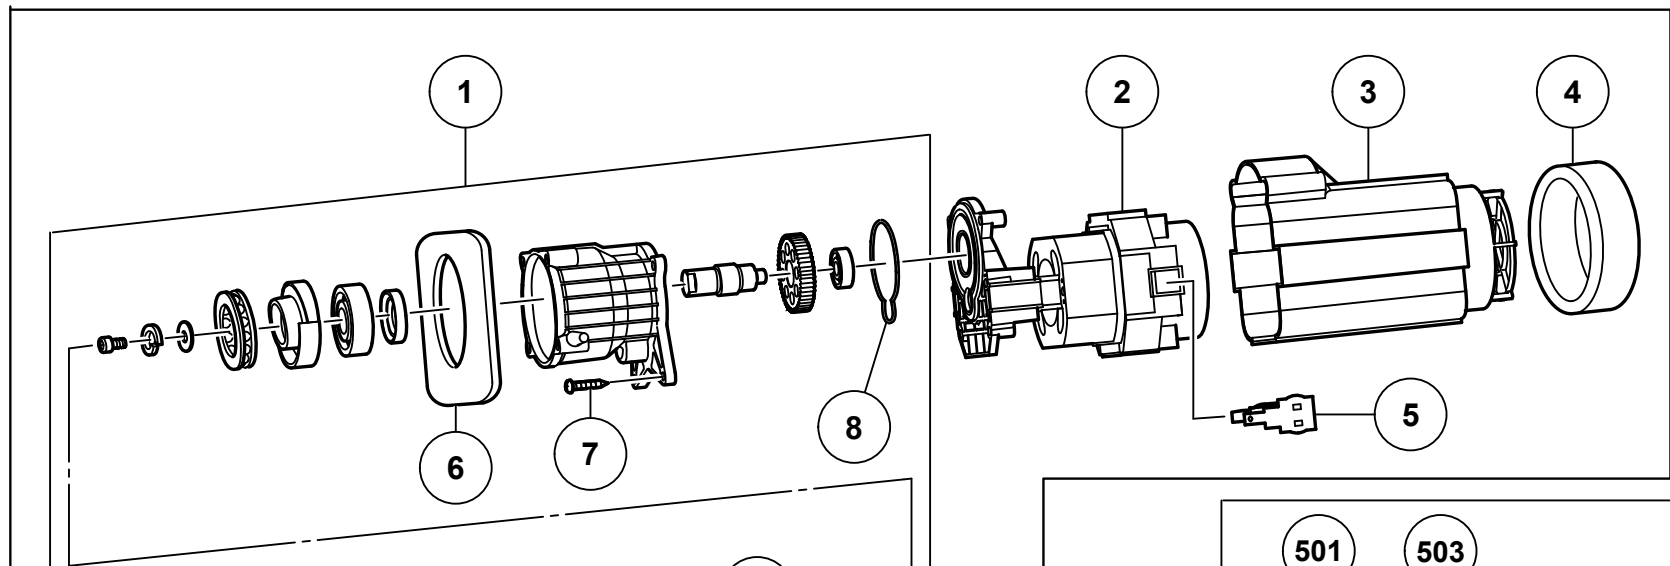

Item No.	Code No.	Description	No. Used	Remarks
55	335567	BACK SWITCH COVER	1	
56	335614	WIND BOARD	1	
57	335557	FERRITE CORE	2	
58	335611	PLATE	1	
59	335608	GUN SUPPORT	1	
60	335610	PUMP BASE	1	
61	335558	FERRITE CORE	1	
62	335582	SCREW M5X18	2	
63	335612	WHEEL GUARD (L)	1	
64	335613	WHEEL GUARD (R)	1	
*65	335936	CORD ASS'Y (5M) (EUROPE)	1	
66	335615	BACK HOUSING	1	
67	335616	WHEEL SHAFT	1	
69	335619	WHEEL	2	
70	335620	WHEEL COVER	2	
71	335617	WASHER	2	
72	335618	EXTERNAL CIRCLIP	2	
73	335570	O-RING (D8.5X1.8)	1	
		STANDARD ACCESSORIES		
501	335534	NOZZLE CLEANER PIN	1	
502	335523	INLET NUT (ALUMINUM)	1	
503	335937	TURBO NOZZLE	1	
504	335622	VARIABLE NOZZLE (B)	1	
505	335559	O-RING 9X2.65	2	
506	335531	GUN (A)	1	
507	335560	O-RING 10X2.5	2	
508	335621	HOSE (A) 10M (200BAR)	1	
509	335602	JOINT (12MM) (BLACK)	2	

* ALTERNATIVE PARTS

MODEL
AW150