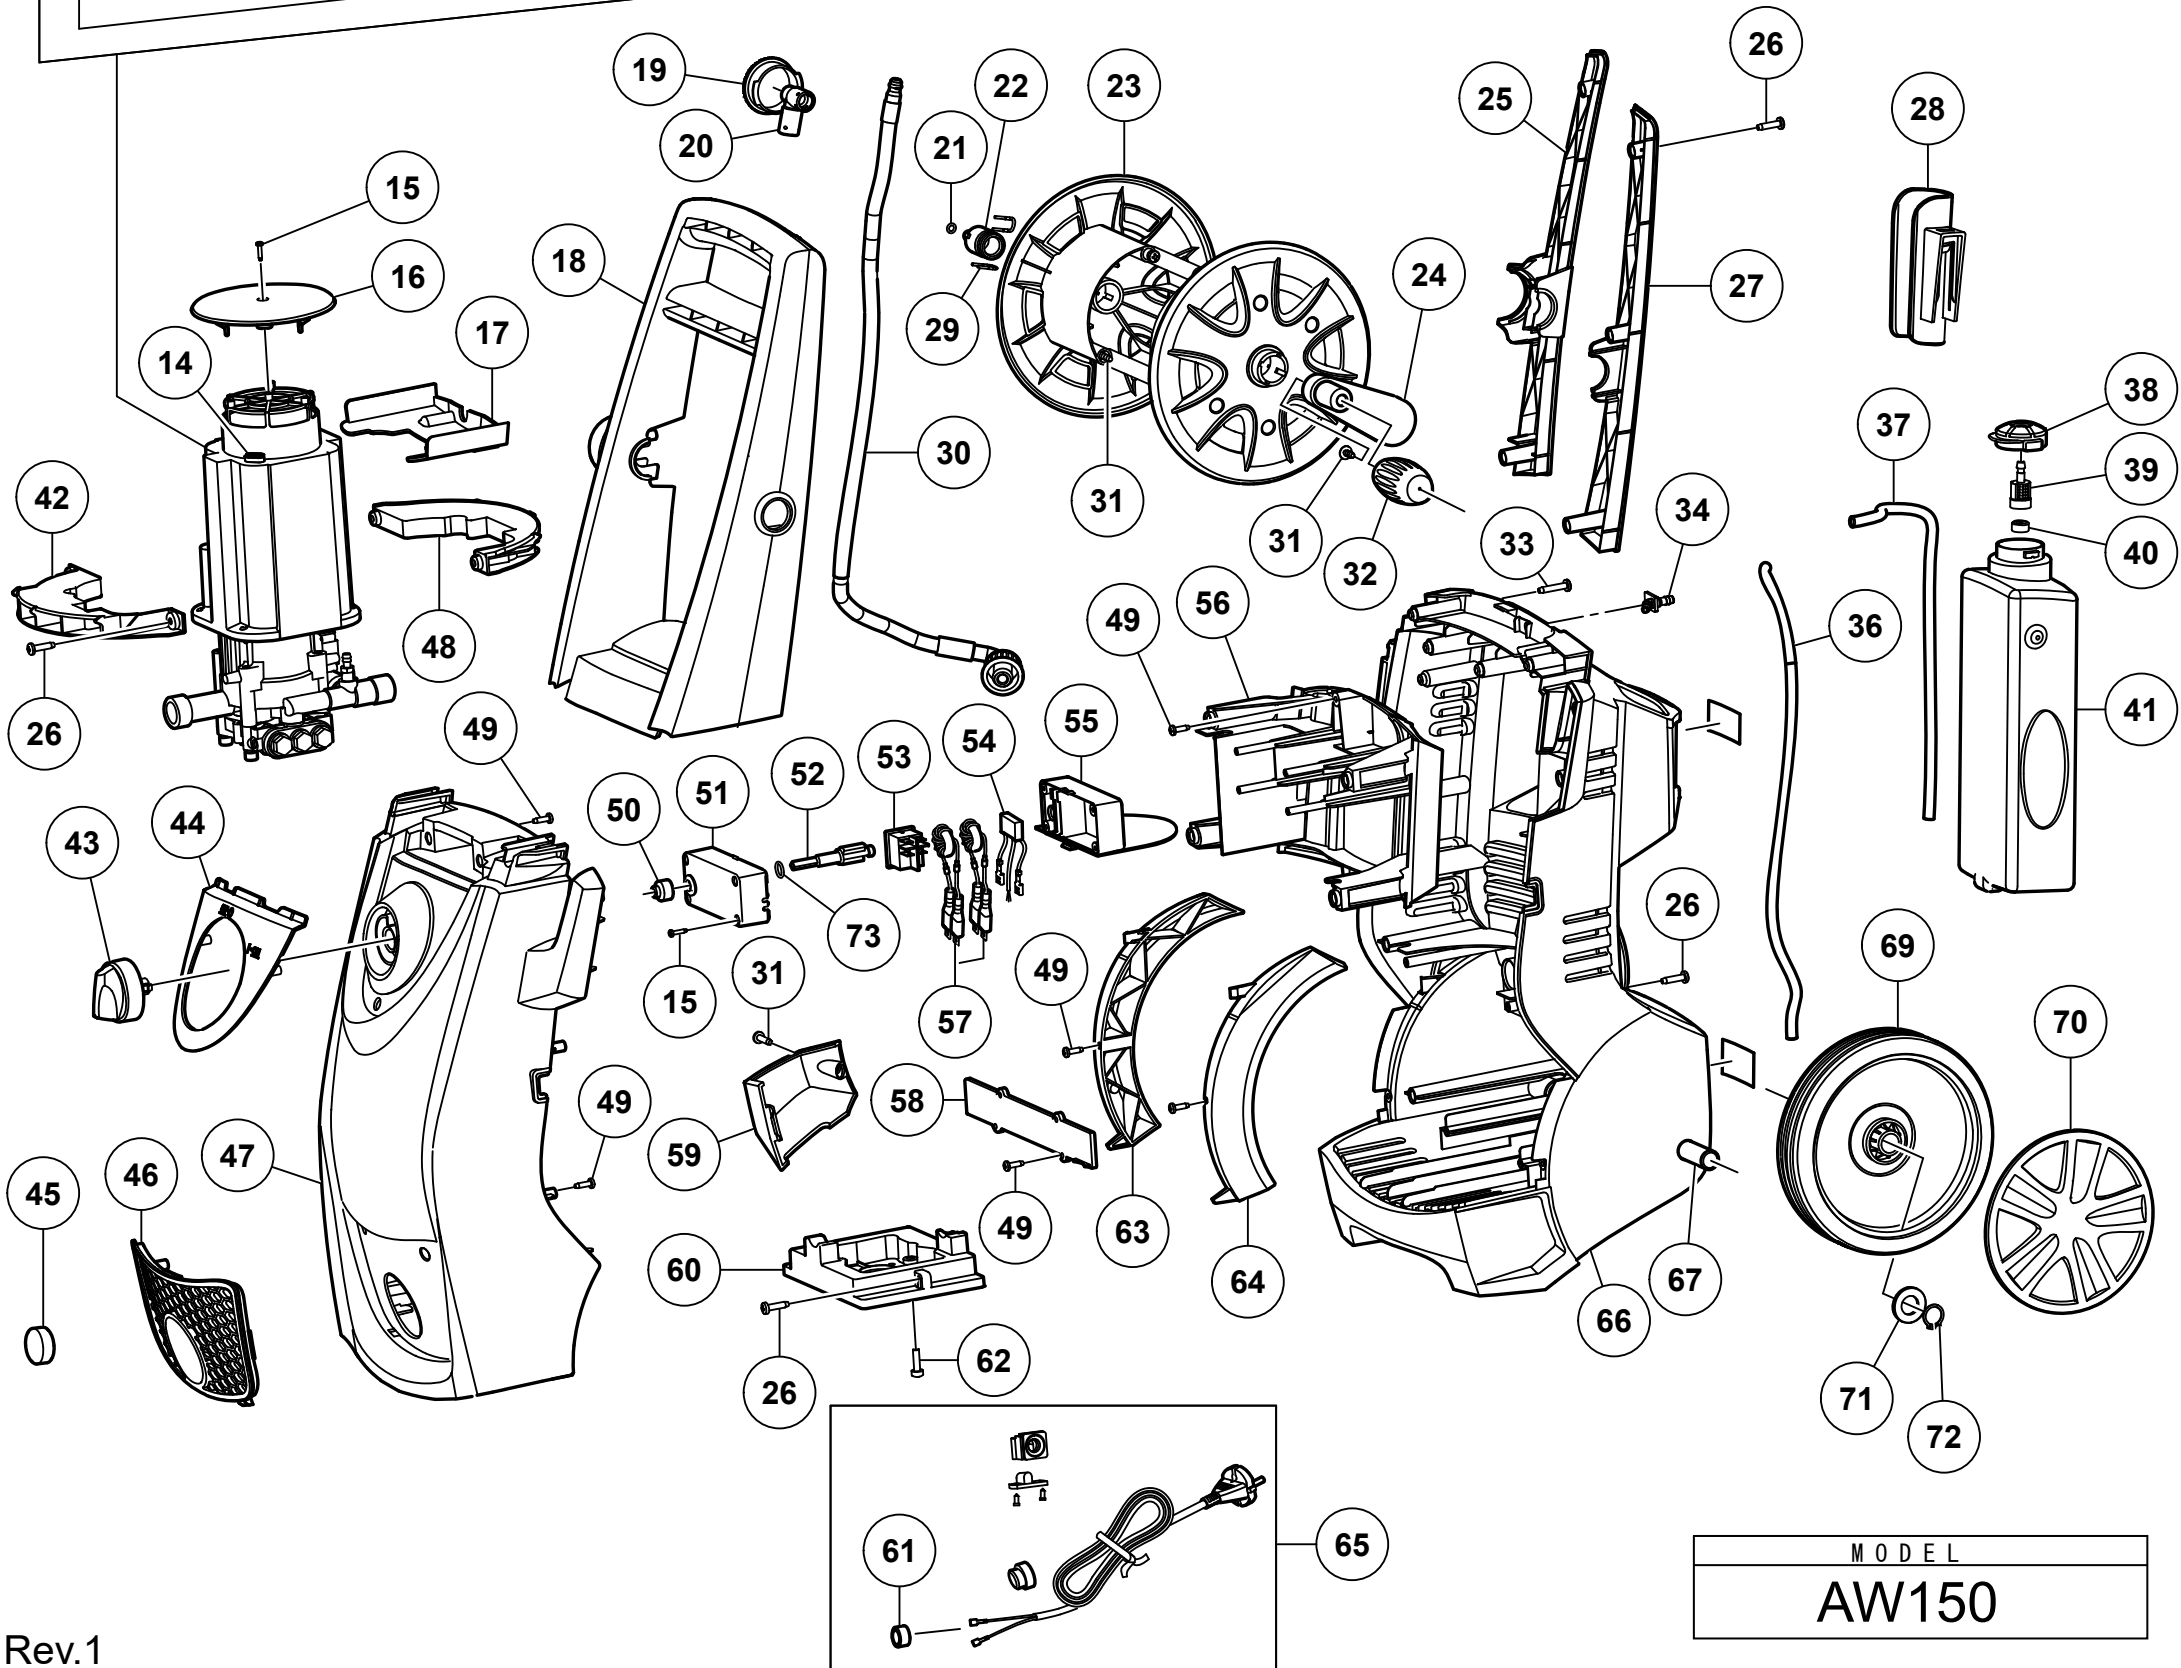

Item No.	Code No.	Description	No. Used	Remarks
55	335567	BACK SWITCH COVER	1	
56	335614	WIND BOARD	1	
57	335557	FERRITE CORE	2	
58	335611	PLATE	1	
59	335608	GUN SUPPORT	1	
60	335610	PUMP BASE	1	
61	335558	FERRITE CORE	1	
62	335582	SCREW M5X18	2	
63	335612	WHEEL GUARD (L)	1	
64	335613	WHEEL GUARD (R)	1	
*65	335936	CORD ASS'Y (5M) (EUROPE)	1	
66	335615	BACK HOUSING	1	
67	335616	WHEEL SHAFT	1	
69	335619	WHEEL	2	
70	335620	WHEEL COVER	2	
71	335617	WASHER	2	
72	335618	EXTERNAL CIRCLIP	2	
73	335570	O-RING (D8.5X1.8)	1	
		STANDARD ACCESSORIES		
501	335534	NOZZLE CLEANER PIN	1	
502	335523	INLET NUT (ALUMINUM)	1	
503	335937	TURBO NOZZLE	1	
504	335622	VARIABLE NOZZLE (B)	1	
505	335559	O-RING 9X2.65	2	
506	335531	GUN (A)	1	
507	335560	O-RING 10X2.5	2	
508	335621	HOSE (A) 10M (200BAR)	1	
509	335602	JOINT (12MM) (BLACK)	2	

* ALTERNATIVE PARTS

MODEL
AW150