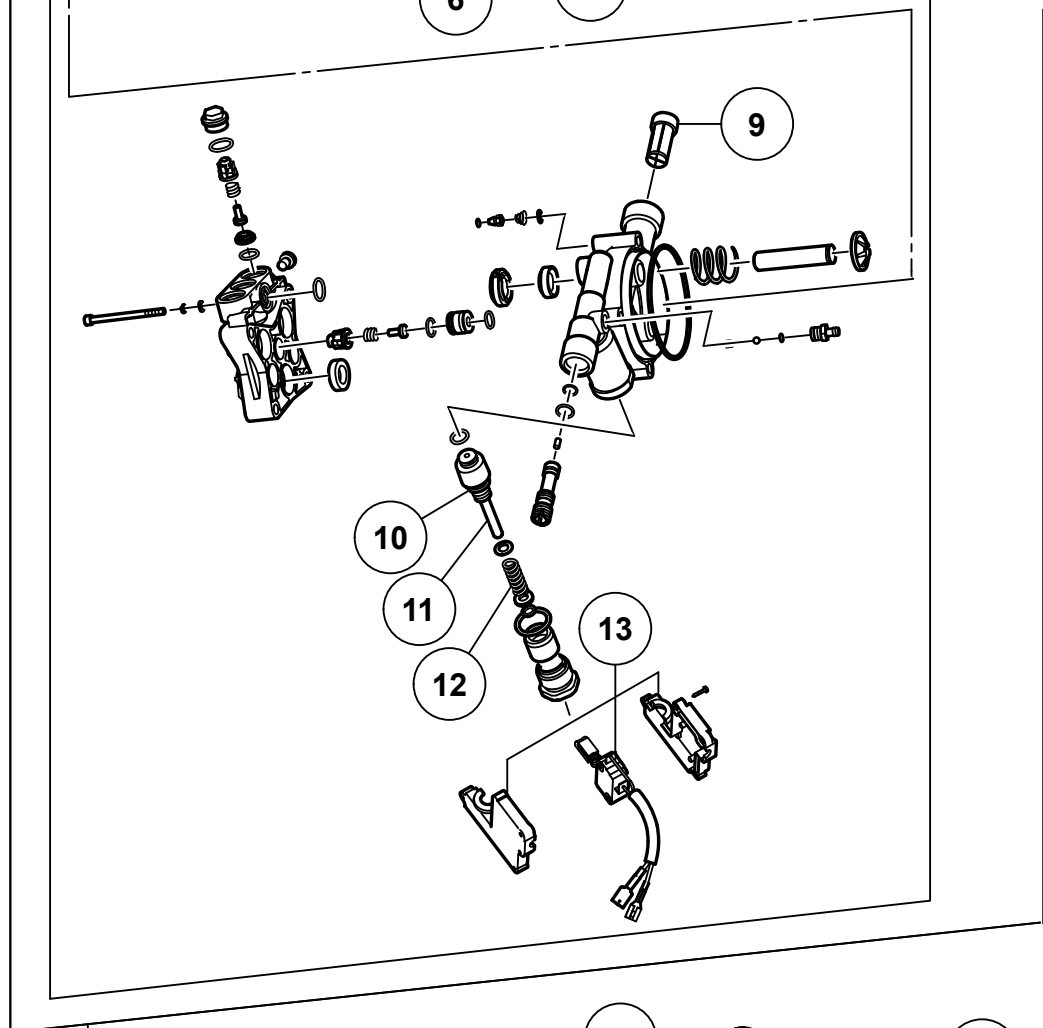

Item No.	Code No.	Description	No. Used	Remarks
55	335567	BACK SWITCH COVER	1	
56	335614	WIND BOARD	1	
57	335557	FERRITE CORE	2	
58	335611	PLATE	1	
59	335608	GUN SUPPORT	1	
60	335610	PUMP BASE	1	
61	335558	FERRITE CORE	1	
62	335582	SCREW M5X18	2	
63	335612	WHEEL GUARD (L)	1	
64	335613	WHEEL GUARD (R)	1	
*65	335936	CORD ASS'Y (5M) (EUROPE)	1	
66	335615	BACK HOUSING	1	
67	335616	WHEEL SHAFT	1	
69	335619	WHEEL	2	
70	335620	WHEEL COVER	2	
71	335617	WASHER	2	
72	335618	EXTERNAL CIRCLIP	2	
73	335570	O-RING (D8.5X1.8)	1	
		STANDARD ACCESSORIES		
501	335534	NOZZLE CLEANER PIN	1	
502	335523	INLET NUT (ALUMINUM)	1	
503	335937	TURBO NOZZLE	1	
504	335622	VARIABLE NOZZLE (B)	1	
505	335559	O-RING 9X2.65	2	
506	335531	GUN (A)	1	
507	335560	O-RING 10X2.5	2	
508	335621	HOSE (A) 10M (200BAR)	1	
509	335602	JOINT (12MM) (BLACK)	2	

* ALTERNATIVE PARTS

MODEL
AW150