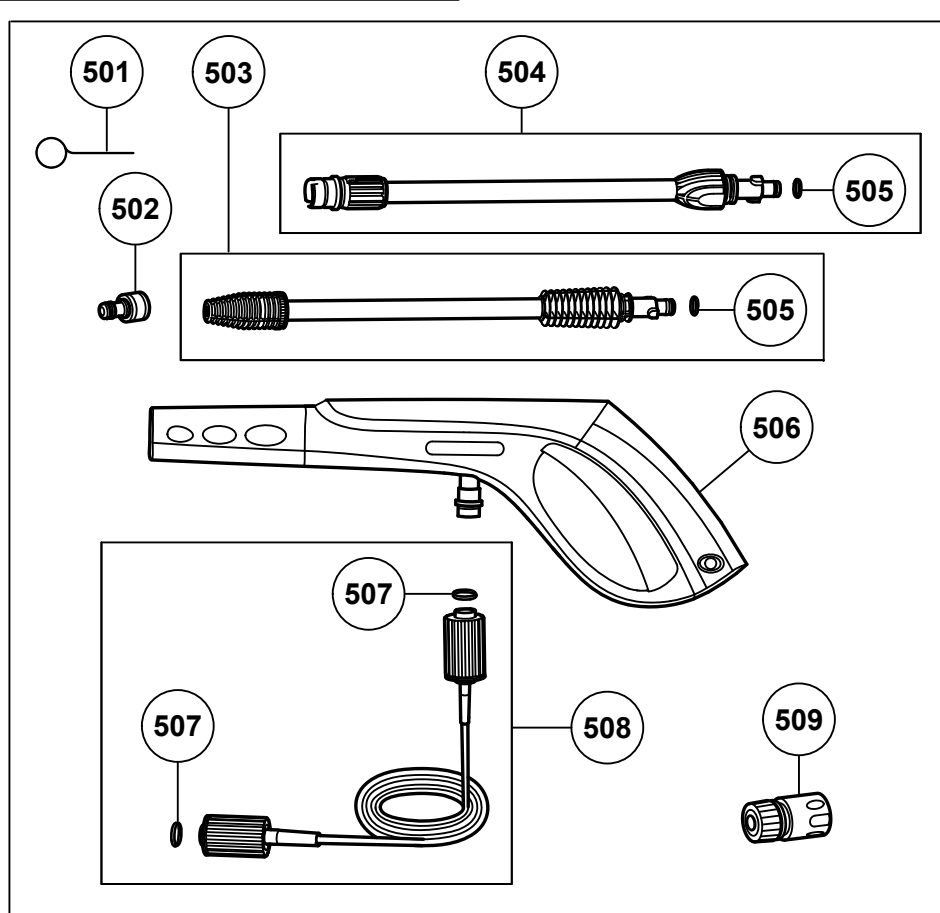

Item No.	Code No.	Description	No. Used	Remarks
55	335567	BACK SWITCH COVER	1	
56	335614	WIND BOARD	1	
57	335557	FERRITE CORE	2	
58	335611	PLATE	1	
59	335608	GUN SUPPORT	1	
60	335610	PUMP BASE	1	
61	335558	FERRITE CORE	1	
62	335582	SCREW M5X18	2	
63	335612	WHEEL GUARD (L)	1	
64	335613	WHEEL GUARD (R)	1	
*65	335936	CORD ASS'Y (5M) (EUROPE)	1	
66	335615	BACK HOUSING	1	
67	335616	WHEEL SHAFT	1	
69	335619	WHEEL	2	
70	335620	WHEEL COVER	2	
71	335617	WASHER	2	
72	335618	EXTERNAL CIRCLIP	2	
73	335570	O-RING (D8.5X1.8)	1	
		STANDARD ACCESSORIES		
501	335534	NOZZLE CLEANER PIN	1	
502	335523	INLET NUT (ALUMINUM)	1	
503	335937	TURBO NOZZLE	1	
504	335622	VARIABLE NOZZLE (B)	1	
505	335559	O-RING 9X2.65	2	
506	335531	GUN (A)	1	
507	335560	O-RING 10X2.5	2	
508	335621	HOSE (A) 10M (200BAR)	1	
509	335602	JOINT (12MM) (BLACK)	2	

* ALTERNATIVE PARTS

MODEL
AW150