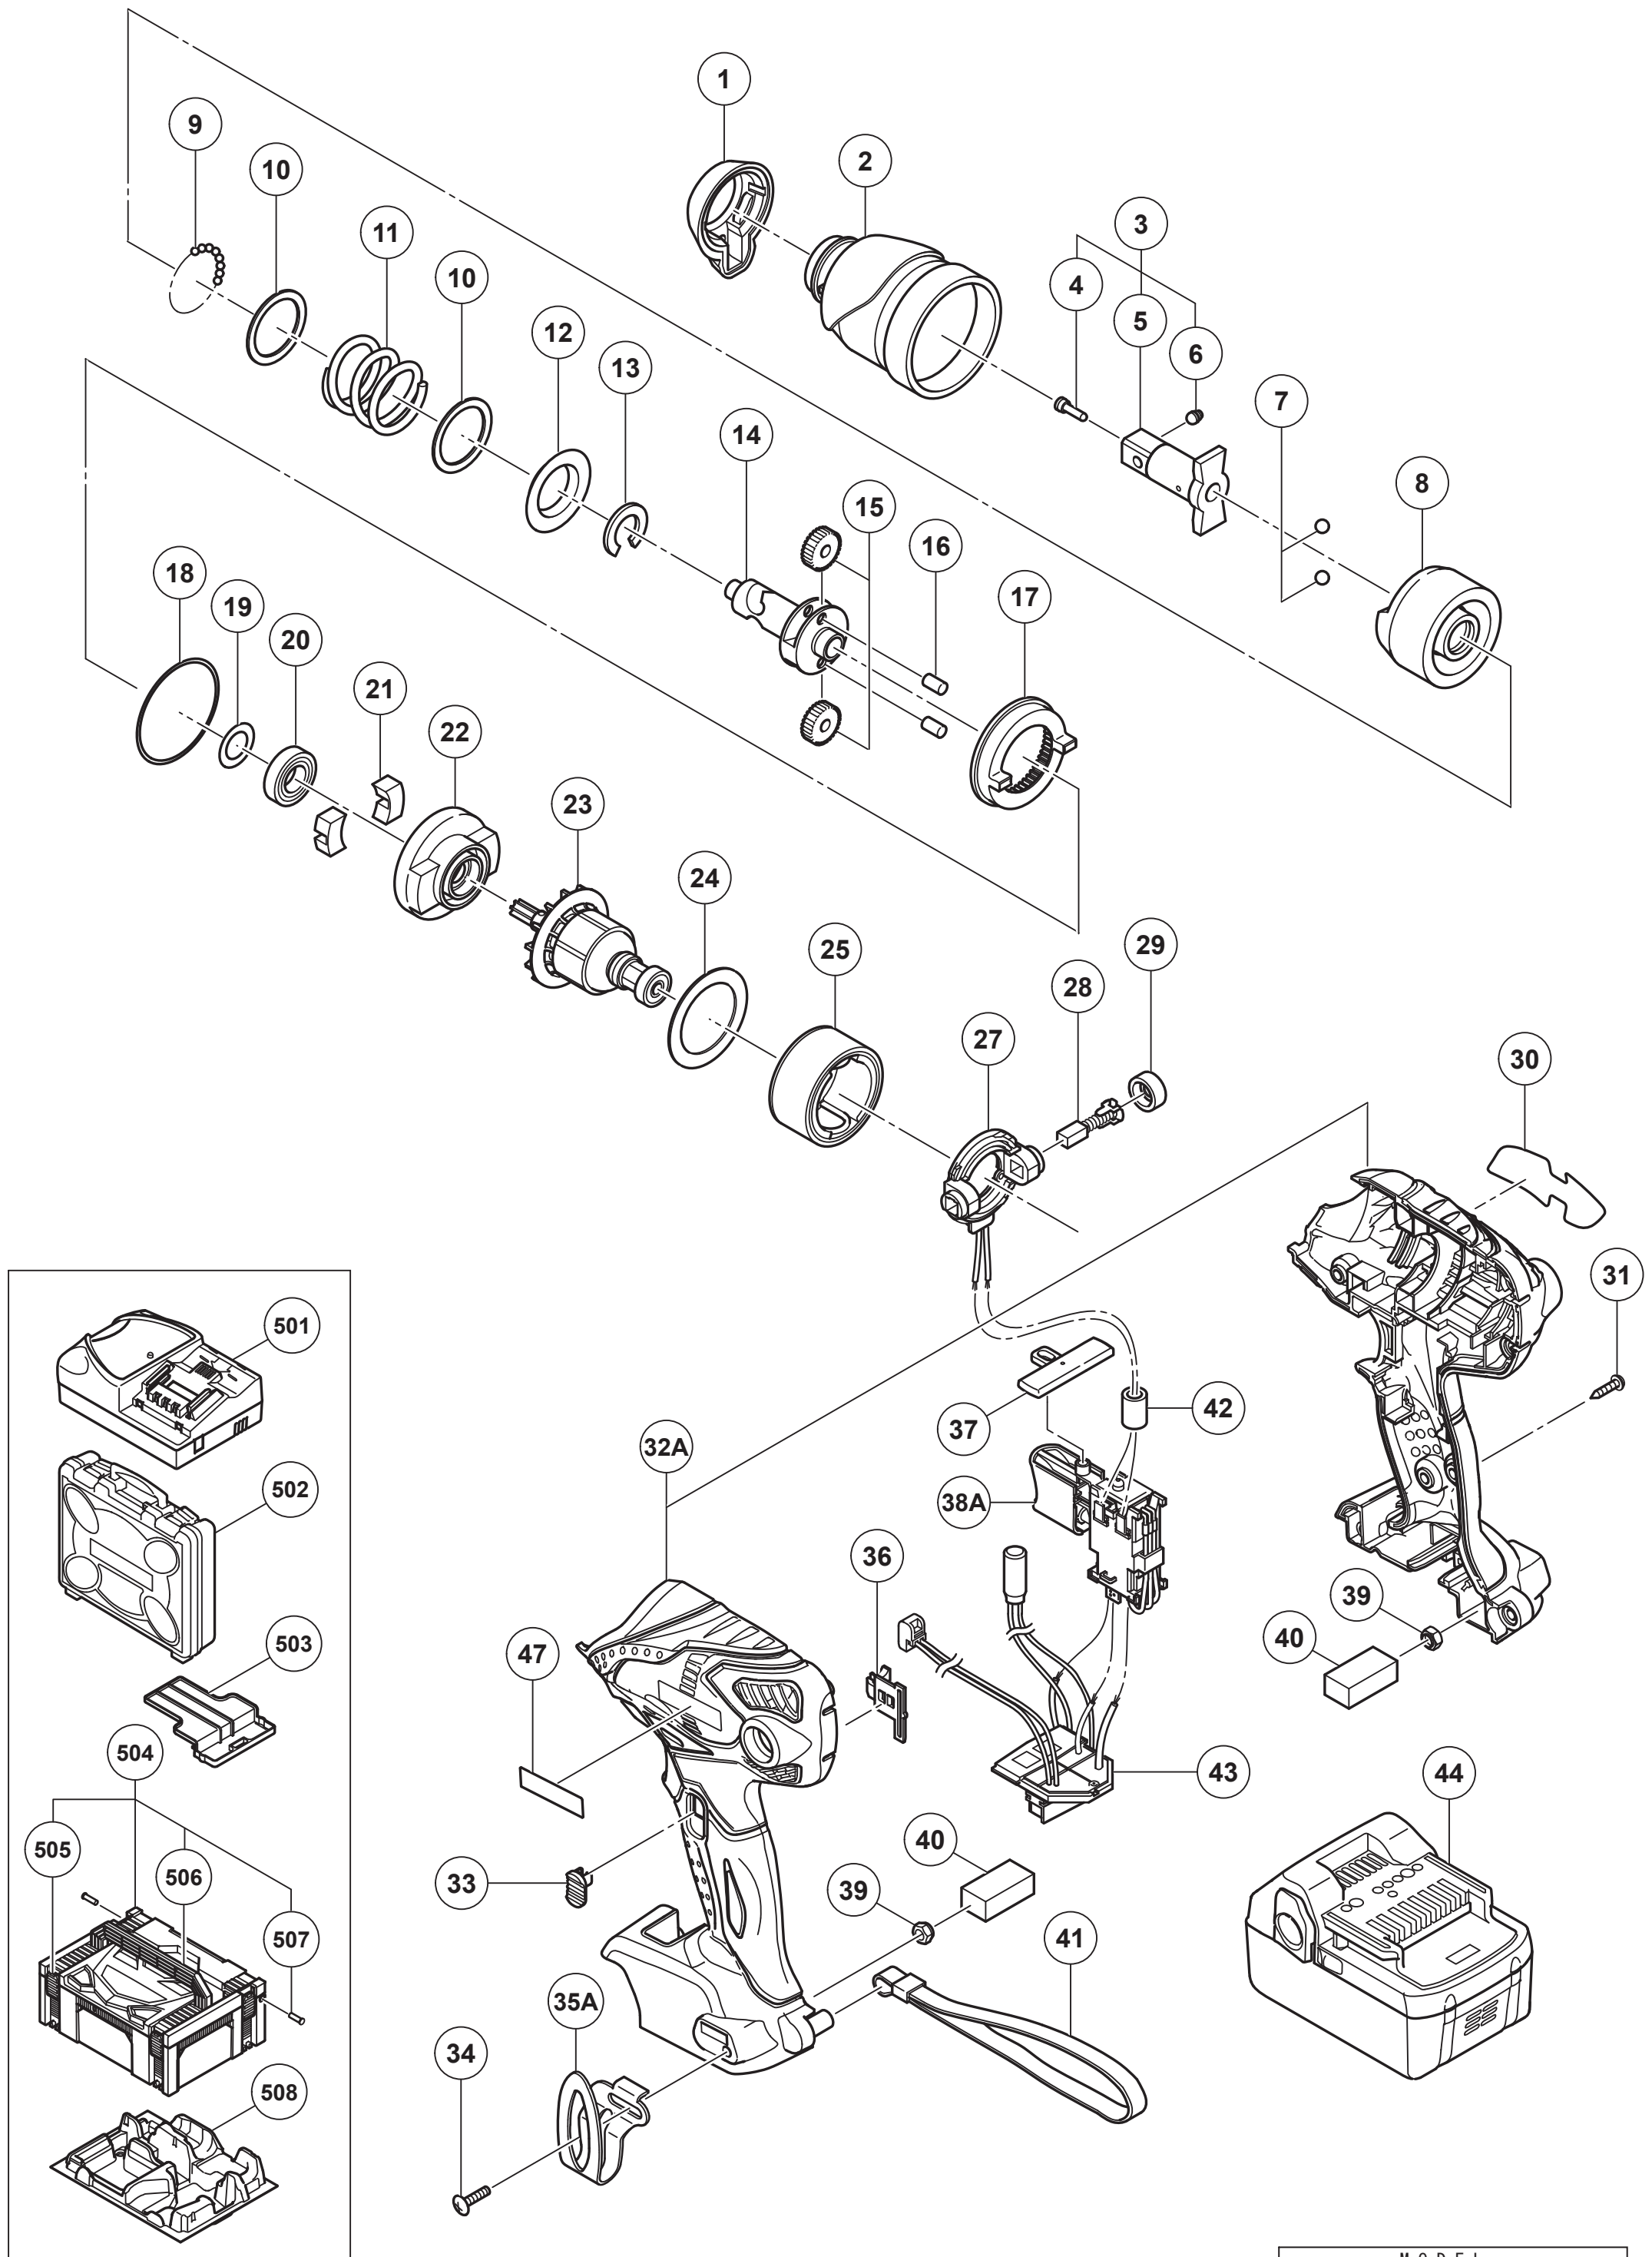

HIKOKI

CORDLESS IMPACT WRENCH WR18DSDL

Item No.	Code No.	Description	No. Used	Remarks
		OPTIONAL ACCESSORIES		
601	873537	SOCKET PIN	1	
602	873187	O-RING (J1SW1516)	1	
603	991481	FORM TIE SOCKET ASS'Y 11.3MMX95L	1	INCLUD.601,602
604	992610	UNIVERSAL JOINT ASS'Y	1	INCLUD.601,602
605	955153	UNIVERSAL JOINT PIN	1	
606	991476	BIT ADAPTER ASS'Y	1	INCLUD.601,602
607	944291	HEX. SOCKET ASS'Y 10MMX40L	1	INCLUD.601,602
608	873632	HEX. SOCKET ASS'Y 12MMX40L	1	INCLUD.601,602
609	873539	HEX. SOCKET ASS'Y 13MMX40L	1	INCLUD.601,602
610	873540	HEX. SOCKET ASS'Y 14MMX40L	1	INCLUD.601,602
611	873536	HEX. SOCKET ASS'Y 17MMX32L	1	INCLUD.601,602
612	873624	HEX. SOCKET ASS'Y 19MMX34L	1	INCLUD.601,602
613	873626	HEX. SOCKET ASS'Y 21MMX36L	1	INCLUD.601,602
614	873627	HEX. SOCKET ASS'Y 22MMX40L	1	INCLUD.601,602
615	986058	HEX. SOCKET FOR PLASTIC CONE 12MMX70L	1	INCLUD.601,602
616	873633	EXTENSION BAR ASS'Y (SQUARE) 12.7MMX100L	1	INCLUD.601,602
617	955138	HEX. SOCKET ASS'Y (LONG) 12MMX52L	1	INCLUD.601,602
618	955139	HEX. SOCKET ASS'Y (LONG) 13MMX52L	1	INCLUD.601,602
619	955140	HEX. SOCKET ASS'Y (LONG) 14MMX52L	1	INCLUD.601,602
620	955141	HEX. SOCKET ASS'Y (LONG) 17MMX52L	1	INCLUD.601,602
621	955149	HEX. SOCKET ASS'Y (LONG) 17MMX75L	1	INCLUD.601,602
622	955142	HEX. SOCKET ASS'Y (LONG) 19MMX52L	1	INCLUD.601,602
623	955150	HEX. SOCKET ASS'Y (LONG) 19MMX75L	1	INCLUD.601,602
624	955143	HEX. SOCKET ASS'Y (LONG) 21MMX52L	1	INCLUD.601,602
625	955151	HEX. SOCKET ASS'Y (LONG) 21MMX75L	1	INCLUD.601,602
626	991480	HEX. SOCKET ASS'Y (LONG) 21MMX125L	1	INCLUD.601,602
627	955144	HEX. SOCKET ASS'Y (LONG) 22MMX52L	1	INCLUD.601,602
628	993658	SOCKET ASS'Y FOR DUCT 12MMX95L	1	INCLUD.601,602,629
629	993659	SOCKET FOR DUCT 12MMX52L	1	
630	992613	SOCKET ASS'Y FOR DUCT 13MMX95L	1	INCLUD.601,602,631
631	992614	SOCKET FOR DUCT 13MMX52L	1	
632	992615	SOCKET ASS'Y FOR DUCT 14MMX95L	1	INCLUD.601,602,633
633	992616	SOCKET FOR DUCT 14MMX52L	1	
634	309922	GREASE (ATTOLUB MS NO.2) 500G	1	
635	306927	SILICONE RUBBER	1	

* ALTERNATIVE PARTS

MODEL
WR18DSDL