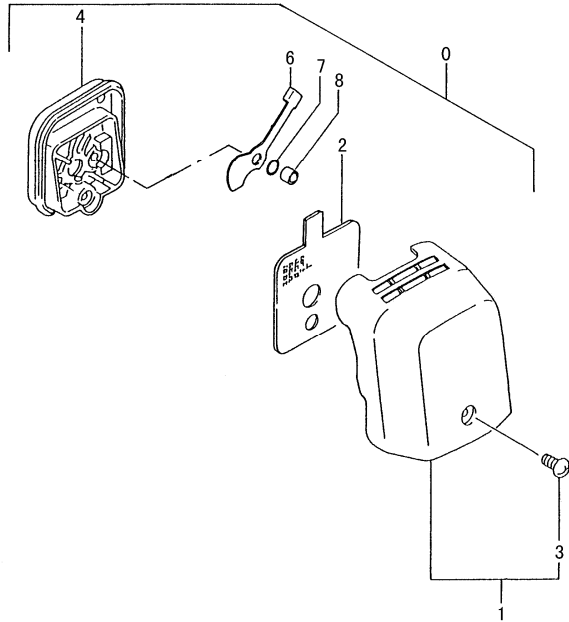

B43-06

CG22EJ(L) AIR CLEANER

REF. NUMBER	PARTS NUMBER	DESCRIPTION	Q'TY	SERIAL NUMBER
000	410-07142-91	CLEANER ASSY	1	
001	452-00070-92	CLEANER COVER SET	1	
002	421-00070-20	AIRCLEANER ELEMENT	1	
003	380-0637C-20	SPECIAL SCREW	1	
004	423-00070-81	CLEANER BODY COMP.	1	
006	528-07143-80	CHOKE VALVE COMP.	1	
007	992-04080-031	WAVE WASHER 8	1	
008	657-3252A-20	COLLAR 8	1