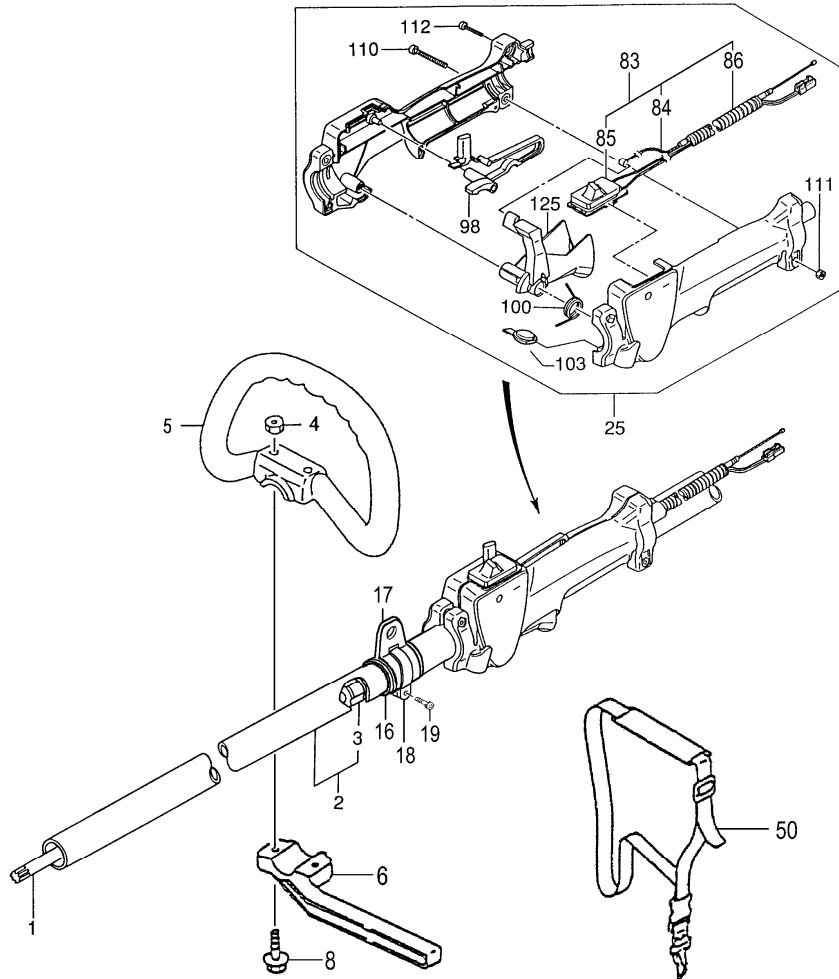

B43-09

CG22EJ(L) OPERATION PIPE

REF. NUMBER	PARTS NUMBER	DESCRIPTION	Q'TY	SERIAL NUMBER
001	343-38360-20	DRIVE SHAFT 1480L	1	
002	341-38360-81	DRIVE SHAFT PIPE COMP.	1	
003	347-38360-90	BUSH ASS'Y	5	
004	991-01060-041	HEX. NUT 6	2	
005	500-37300-20	HANDLE	1	
006	520-37277-20	BARRIER, 24 DIA.,BLACK	1	
008	994-23060-432	BOLT 6X43/P	2	
016	334-38360-20	HANGER COLLAR	1	
017	335-38360-80	HANGER	1	
018	337-38360-80	HANGER FIXING BRACKET	1	
019	994-16050-252	SCREW 5X25WS	1	
025	870-38449-90	THROTTLE LEVER ASS'Y	1	
050	746-3738F-90	SHOULDER BELT ASS'Y, S	1	
083	885-38449-80	THROTTLE WIRE COMP.	1	
084	887-38449-80	THROTTLE WIRE 4T	1	
085	156-37821-80	STOP BUTTON COMP.	1	
086	164-07014-50	PROTECTION TUBE 7X145	1	
098	253-38400-20	SAFETY LEVER	1	
100	832-38400-20	RETURN SPRING	1	
103	322-38400-20	BLIND PLUG	1	
110	994-31050-203	SCREW 5X20	2	
111	991-01050-043	CONTAL NUT 5	2	
112	993-46040-202	SCREW 4X20, BLACK	4	
125	880-38400-20	THROTTLE LEVER	1