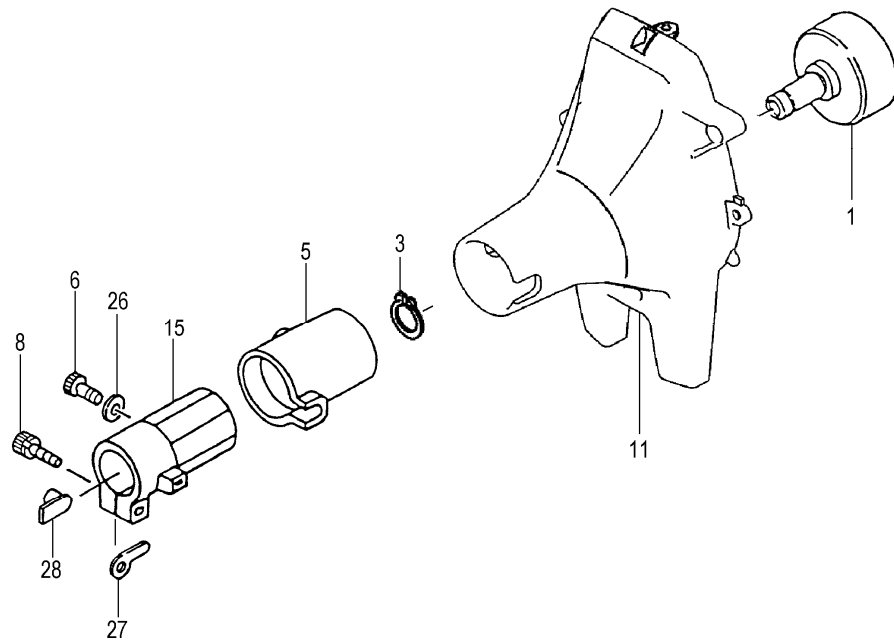

B43-08

CG22EJ(L) FAN CASE

REF. NUMBER	PARTS NUMBER	DESCRIPTION	Q'TY	SERIAL NUMBER
001	289-07060-80	CLUTCH SHAFT COMP.	1	
003	993-50012-002	STOP RING C-12, OUTER	1	
005	599-07120-21	ANTI-VIBE RUBBER	1	
006	990-51050-163	HEX. HOLE BOLT 5X16	1	
008	994-61050-254	HEX. HOLE BOLT 5X25/S	1	
011	112-07124-80	FAN CASE COMP. OR	1	
015	360-00996-20	PIPE HOLDER,24 DIA.	1	
026	992-01050-061	WASHER 5	1	
027	324-37350-20	GEAR CASE WASHER	1	
028	361-00990-20	METAL FITTING	1