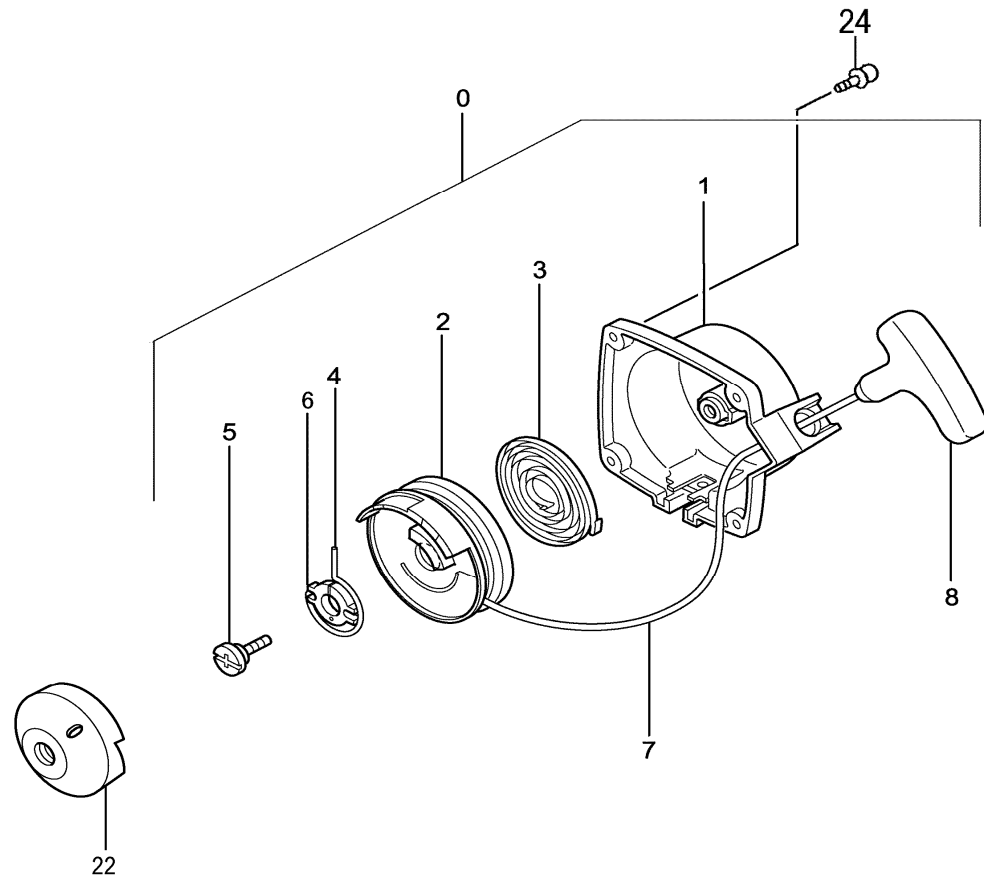

B43-05

CG22EJ(L) RECOIL STARTER

REF. NUMBER	PARTS NUMBER	DESCRIPTION	Q'TY	SERIAL NUMBER
000	762-03045-90	RECOIL STARTER BODY AS	1	
001	772-03045-80	RECOIL STARTER BODY C	1	
002	774-03045-20	STARTER ROPE REEL	1	
003	779-03045-20	RECOIL SPRING	1	
004	777-03045-20	SWING ARM	1	
005	839-03045-20	SET SCREW	1	
006	771-03045-20	PULLEY STAY	1	
007	783-03045-20	ROPE	1	
008	785-03045-20	STARTER HANDLE	1	
022	798-03045-20	STARTER PULLEY	1	
024	994-63040-154	HEX.HOLE BOLT 4X15/PS	4