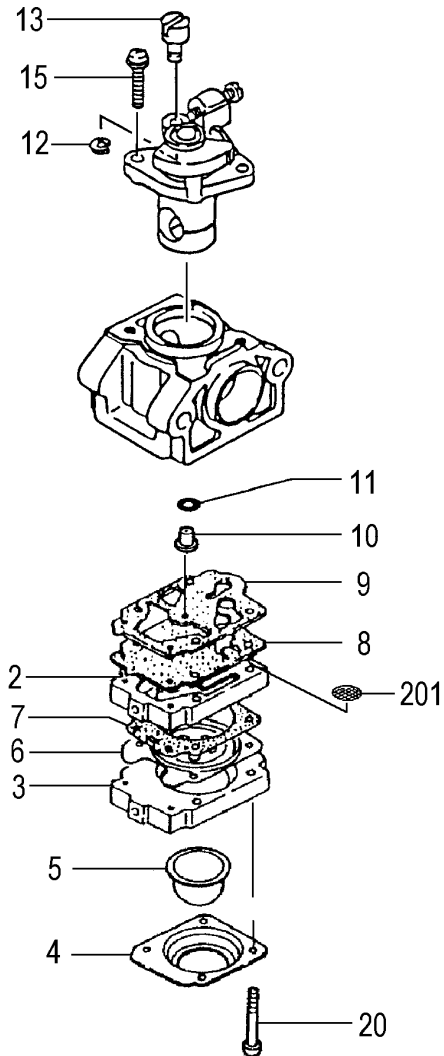

B43-07

CG22EJ(L) CARBURETOR

REF. NUMBER	PARTS NUMBER	DESCRIPTION	Q'TY	SERIAL NUMBER
002	575-25153-80	PUMP BODY COMP	1	
003	442-25151-80	PRIMING PUMP COMP.	1	
004	476-25151-20	DIAPHRAGM COVER	1	
005	447-25108-20	PRIMING BODY	1	
006	474-25241-80	METERING DIAPHRAGM CO	1	
007	475-25153-20	DIAPHRAGM GASKET	1	
008	576-25100-20	PUMP DIAPHRAGM	1	
009	577-25100-20	PUMP GASKET	1	
010	599-2000W-38	MAIN JET #38	1	
011	550-25100-20	O-RING	1	
012	489-25100-20	STOP RING	1	
013	539-25120-20	SWIVEL	1	
015	548-25140-20	THROTTLE SET SCREW	2	
020	548-25151-20	SET SCREW	4	
201	578-25007-20	INLET SCREEN	1