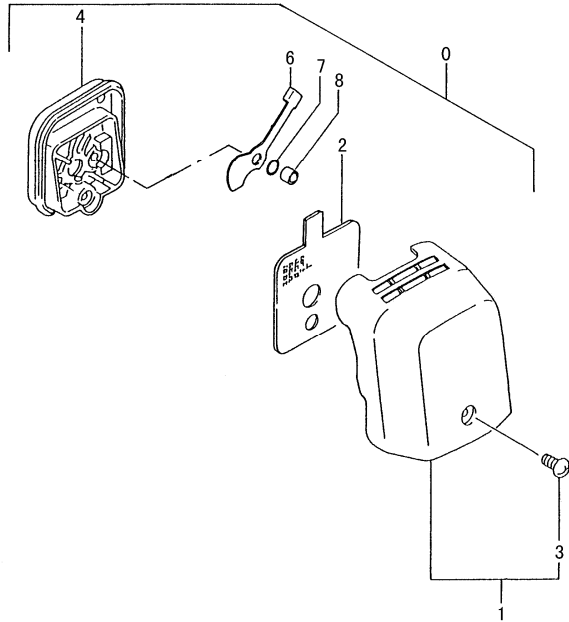

B43-06

CG22EJ(SL) AIR CLEANER

REF. NUMBER	PARTS NUMBER	DESCRIPTION	Q'TY	SERIAL NUMBER
000	410-07142-91	CLEANER ASSY	1	
001	452-00070-92	CLEANER COVER SET	1	
002	421-00070-20	AIRCLEANER ELEMENT	1	
003	380-0637C-20	SPECIAL SCREW	1	
004	423-00070-81	CLEANER BODY COMP.	1	
006	528-07143-80	CHOKE VALVE COMP.	1	
007	992-04080-031	WAVE WASHER 8	1	
008	657-3252A-20	COLLAR 8	1