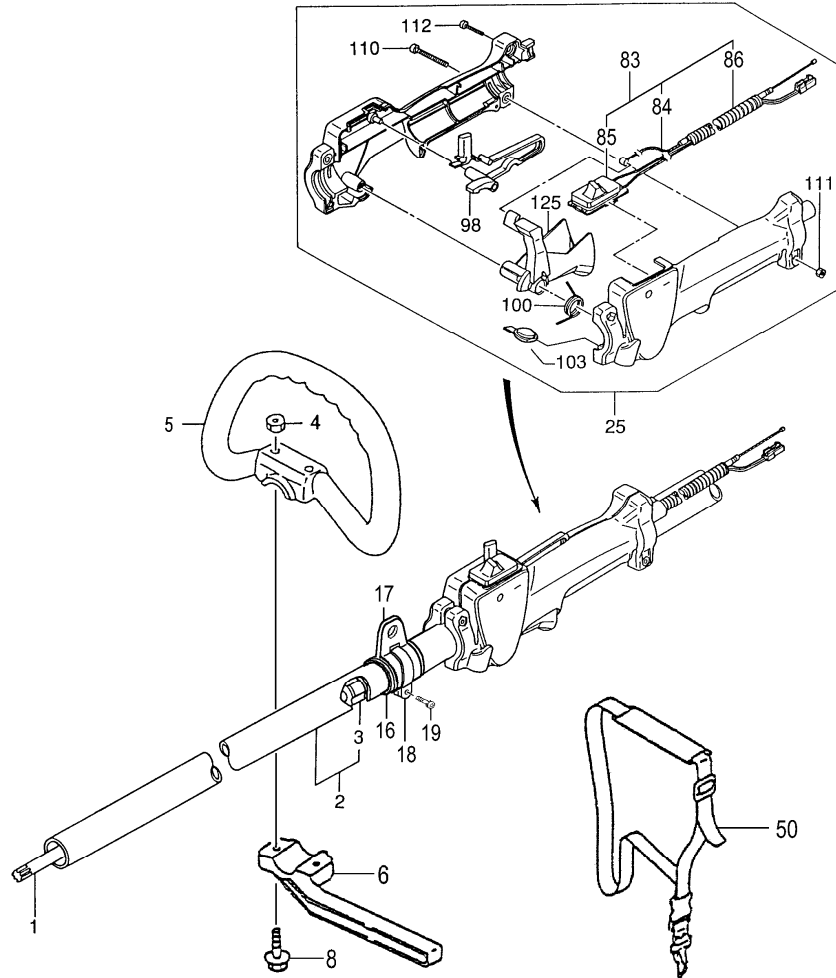

B43-09

CG22EJ(SL) OPERATION PIPE

REF. NUMBER	PARTS NUMBER	DESCRIPTION	Q'TY	SERIAL NUMBER
001	343-38360-20	DRIVE SHAFT 1480L	1	
002	341-38360-81	DRIVE SHAFT PIPE COMP.	1	
003	347-38360-90	BUSH ASS'Y	5	
004	991-01060-041	HEX. NUT 6	2	
005	500-37300-20	HANDLE	1	
006	520-37277-20	BARRIER, 24 DIA.,BLACK	1	
008	994-23060-432	BOLT 6X43/P	2	
016	334-38360-20	HANGER COLLAR	1	
017	335-38360-80	HANGER	1	
018	337-38360-80	HANGER FIXING BRACKET	1	
019	994-16050-252	SCREW 5X25WS	1	
025	870-38449-90	THROTTLE LEVER ASS'Y	1	
050	746-3738F-90	SHOULDER BELT ASS'Y, S	1	
083	885-38449-80	THROTTLE WIRE COMP.	1	
084	887-38449-80	THROTTLE WIRE 4T	1	
085	156-37821-80	STOP BUTTON COMP.	1	
086	164-07014-50	PROTECTION TUBE 7X145	1	
098	253-38400-20	SAFETY LEVER	1	
100	832-38400-20	RETURN SPRING	1	
103	322-38400-20	BLIND PLUG	1	
110	994-31050-203	SCREW 5X20	2	
111	991-01050-043	CONTAL NUT 5	2	
112	993-46040-202	SCREW 4X20, BLACK	4	
125	880-38400-20	THROTTLE LEVER	1