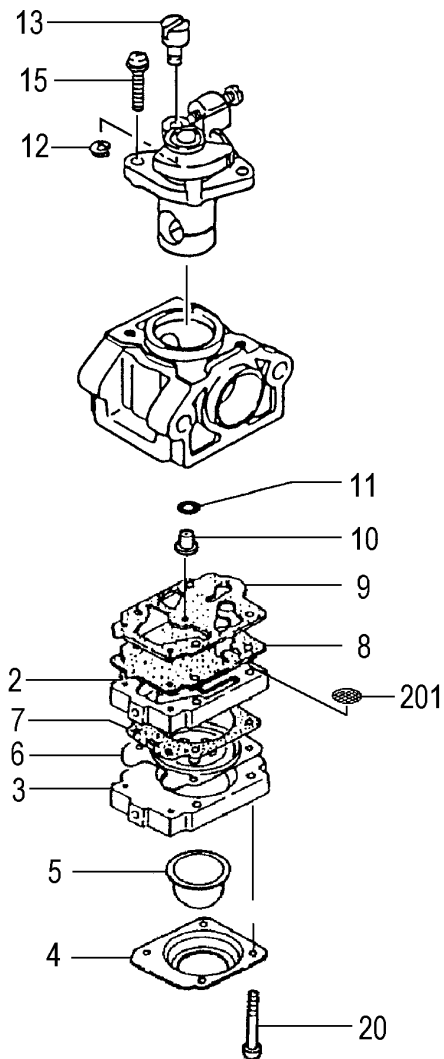

B43-07

CG22EJ(SL) CARBURETOR

REF. NUMBER	PARTS NUMBER	DESCRIPTION	Q'TY	SERIAL NUMBER
002	575-25153-80	PUMP BODY COMP	1	
003	442-25151-80	PRIMING PUMP COMP.	1	
004	476-25151-20	DIAPHRAGM COVER	1	
005	447-25108-20	PRIMING BODY	1	
006	474-25241-80	METERING DIAPHRAGM CO	1	
007	475-25153-20	DIAPHRAGM GASKET	1	
008	576-25100-20	PUMP DIAPHRAGM	1	
009	577-25100-20	PUMP GASKET	1	
010	599-2000W-38	MAIN JET #38	1	
011	550-25100-20	O-RING	1	
012	489-25100-20	STOP RING	1	
013	539-25120-20	SWIVEL	1	
015	548-25140-20	THROTTLE SET SCREW	2	
020	548-25151-20	SET SCREW	4	
201	578-25007-20	INLET SCREEN	1