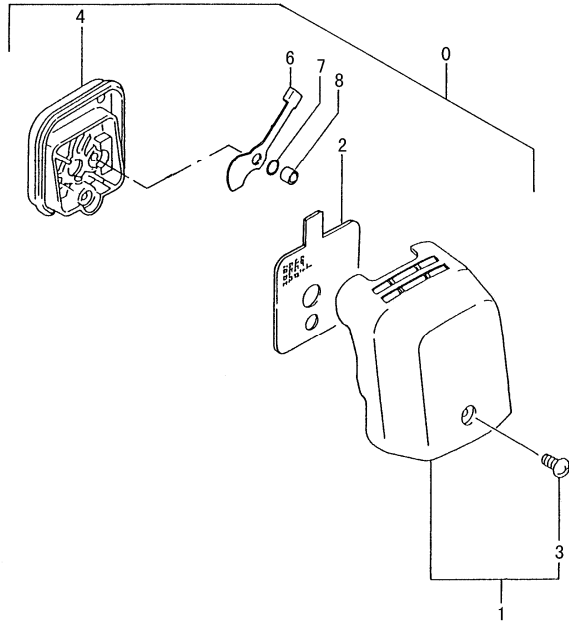

B51-06

CG22EJ(SLN) AIR CLEANER

REF. NUMBER	PARTS NUMBER	DESCRIPTION	Q'TY	SERIAL NUMBER
000	410-07142-91	CLEANER ASSY	1	
001	452-00070-92	CLEANER COVER SET	1	
002	421-00070-20	AIRCLEANER ELEMENT	1	
003	380-0637C-20	SPECIAL SCREW	1	
004	423-00070-81	CLEANER BODY COMP.	1	
006	528-07143-80	CHOKE VALVE COMP.	1	
007	992-04080-031	WAVE WASHER 8	1	
008	657-3252A-20	COLLAR 8	1