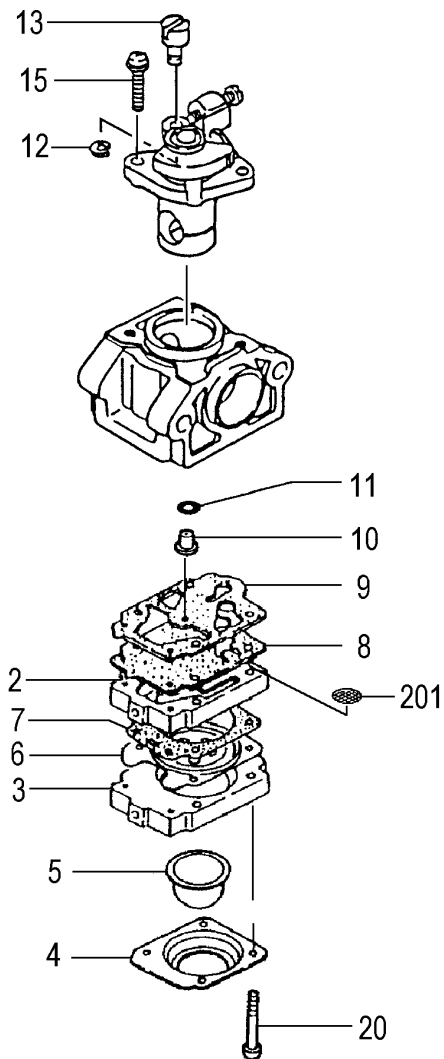

B51-07

CG22EJ(SLN) CARBURETOR

REF. NUMBER	PARTS NUMBER	DESCRIPTION	Q'TY	SERIAL NUMBER
002	575-25153-80	PUMP BODY COMP	1	
003	442-25151-80	PRIMING PUMP COMP.	1	
004	476-25151-20	DIAPHRAGM COVER	1	
005	447-25108-20	PRIMING BODY	1	
006	474-25241-80	METERING DIAPHRAGM CO	1	
007	475-25153-20	DIAPHRAGM GASKET	1	
008	576-25100-20	PUMP DIAPHRAGM	1	
009	577-25100-20	PUMP GASKET	1	
010	599-2000W-38	MAIN JET #38	1	
011	550-25100-20	O-RING	1	
012	489-25100-20	STOP RING	1	
013	539-25120-20	SWIVEL	1	
015	548-25140-20	THROTTLE SET SCREW	2	
020	548-25151-20	SET SCREW	4	
201	578-25007-20	INLET SCREEN	1