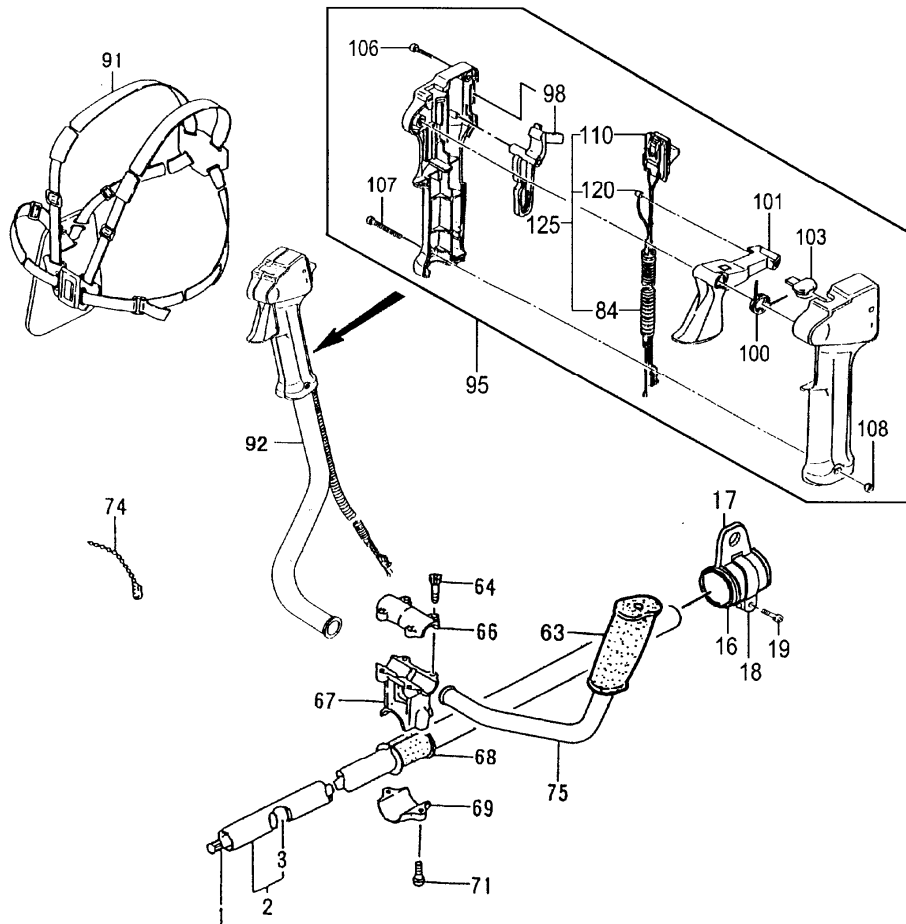

B43-09

CG22EJ OPERATION PIPE

REF. NUMBER	PARTS NUMBER	DESCRIPTION	Q'TY	SERIAL NUMBER
001	343-38360-20	DRIVE SHAFT 1480L	1	
002	341-37623-82	DRIVE SHAFT PIPE COMP.	1	
003	347-37300-90	BUSHING ASS'Y	5	
016	334-38360-20	HANGER COLLAR	1	
017	335-38360-80	HANGER	1	
018	337-38360-80	HANGER FIXING BRACKET	1	
019	994-16050-252	SCREW 5X25WS	1	
063	165-37590-20	HANDLE GRIP	1	
064	994-61050-254	HEX. HOLE BOLT 5X25/S	4	
066	506-37623-20	HANDLE BRACKET A	1	
067	507-37623-20	HANDLE BRACKET B	1	
068	510-37304-20	HANDLE BRACKET RUBBER	1	
069	508-37623-20	HANDLE BRACKET C	1	
071	994-81060-254	HEX. HOLE BUTTON SCREW	2	
074	460-33111-20	CLAMP B.	3	
075	502-37415-21	LEFT HANDLE	1	
084	164-07082-50	PROTECTION 7X825L	1	
091	746-37455-91	SHOULDER BELT ASS'Y,CF	1	
092	501-37822-20	RIGHT HANDLE	1	
095	870-38445-90	THROTTLE LEVER ASS'Y	1	
098	253-38400-20	SAFETY LEVER	1	
100	832-38400-20	RETURN SPRING	1	
101	880-38401-20	THROTTLE LEVER	1	
103	322-38400-20	BLIND PLUG	1	
106	993-46040-202	SCREW 4X20, BLACK	2	
107	994-31050-303	SCREW 5X30, BLACK	1	
108	991-01050-043	CONICAL NUT 5	1	
110	156-37822-80	STOP BUTTON COMP.	1	
120	887-38445-80	THROTTLE WIRE	1	
125	885-38445-80	THROTTLE WIRE COMP.	1