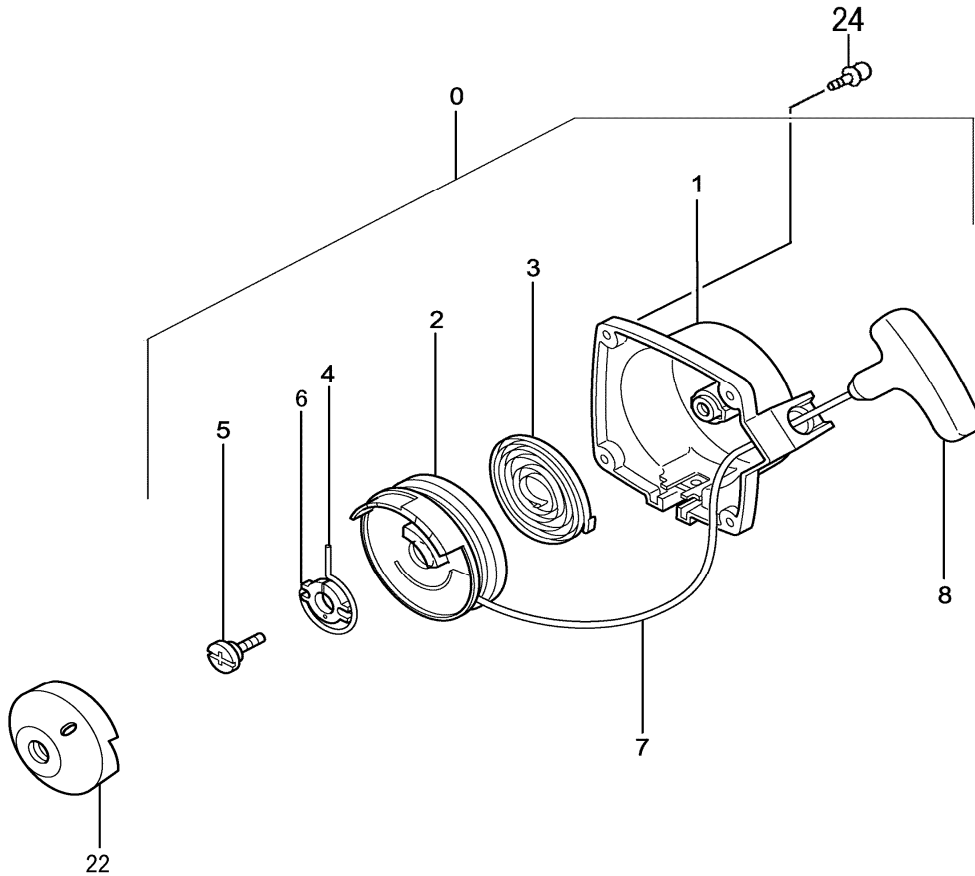

B43-05

CG22EJ RECOIL STARTER

REF. NUMBER	PARTS NUMBER	DESCRIPTION	Q'TY	SERIAL NUMBER
000	762-03045-90	RECOIL STARTER BODY AS	1	
001	772-03045-80	RECOIL STARTER BODY C	1	
002	774-03045-20	STARTER ROPE REEL	1	
003	779-03045-20	RECOIL SPRING	1	
004	777-03045-20	SWING ARM	1	
005	839-03045-20	SET SCREW	1	
006	771-03045-20	PULLEY STAY	1	
007	783-03045-20	ROPE	1	
008	785-03045-20	STARTER HANDLE	1	
022	798-03045-20	STARTER PULLEY	1	
024	994-63040-154	HEX.HOLE BOLT 4X15/PS	4