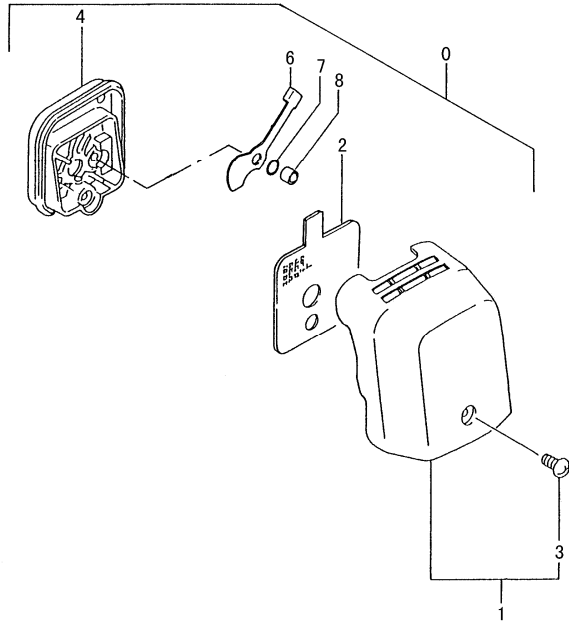

B43-06

CG22EJ AIR CLEANER

REF. NUMBER	PARTS NUMBER	DESCRIPTION	Q'TY	SERIAL NUMBER
000	410-07142-91	CLEANER ASSY	1	
001	452-00070-92	CLEANER COVER SET	1	
002	421-00070-20	AIRCLEANER ELEMENT	1	
003	380-0637C-20	SPECIAL SCREW	1	
004	423-00070-81	CLEANER BODY COMP.	1	
006	528-07143-80	CHOKE VALVE COMP.	1	
007	992-04080-031	WAVE WASHER 8	1	
008	657-3252A-20	COLLAR 8	1