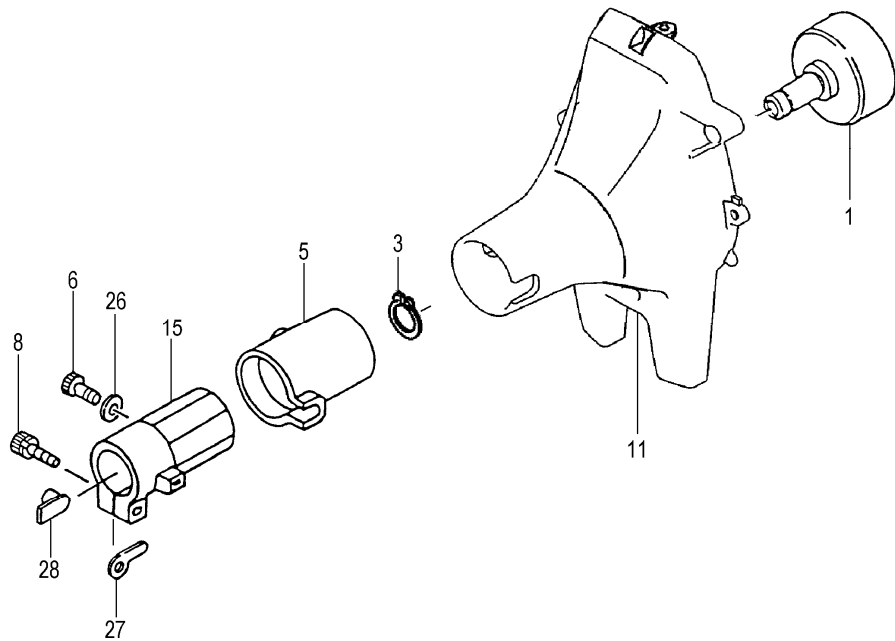

B43-08

CG22EJ FAN CASE

REF. NUMBER	PARTS NUMBER	DESCRIPTION	Q'TY	SERIAL NUMBER
001	289-07060-80	CLUTCH SHAFT COMP.	1	
003	993-50012-002	STOP RING C-12, OUTER	1	
005	599-07120-21	ANTI-VIBE RUBBER	1	
006	990-51050-163	HEX. HOLE BOLT 5X16	1	
008	994-61050-254	HEX. HOLE BOLT 5X25/S	1	
011	112-07124-80	FAN CASE COMP. OR	1	
015	360-00996-20	PIPE HOLDER,24 DIA.	1	
026	992-01050-061	WASHER 5	1	
027	324-37350-20	GEAR CASE WASHER	1	
028	361-00990-20	METAL FITTING	1