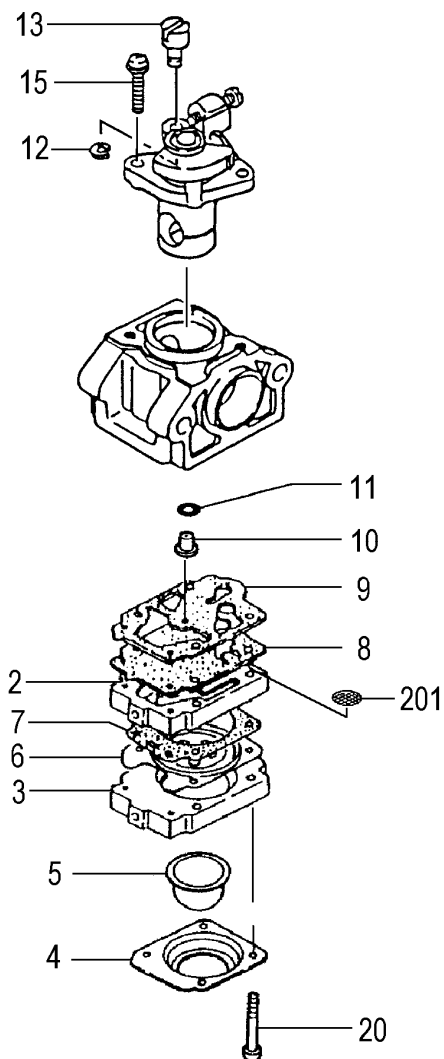

B43-07

CG22EJ CARBURETOR

REF. NUMBER	PARTS NUMBER	DESCRIPTION	Q'TY	SERIAL NUMBER
002	575-25153-80	PUMP BODY COMP	1	
003	442-25151-80	PRIMING PUMP COMP.	1	
004	476-25151-20	DIAPHRAGM COVER	1	
005	447-25108-20	PRIMING BODY	1	
006	474-25241-80	METERING DIAPHRAGM CO	1	
007	475-25153-20	DIAPHRAGM GASKET	1	
008	576-25100-20	PUMP DIAPHRAGM	1	
009	577-25100-20	PUMP GASKET	1	
010	599-2000W-38	MAIN JET #38	1	
011	550-25100-20	O-RING	1	
012	489-25100-20	STOP RING	1	
013	539-25120-20	SWIVEL	1	
015	548-25140-20	THROTTLE SET SCREW	2	
020	548-25151-20	SET SCREW	4	
201	578-25007-20	INLET SCREEN	1