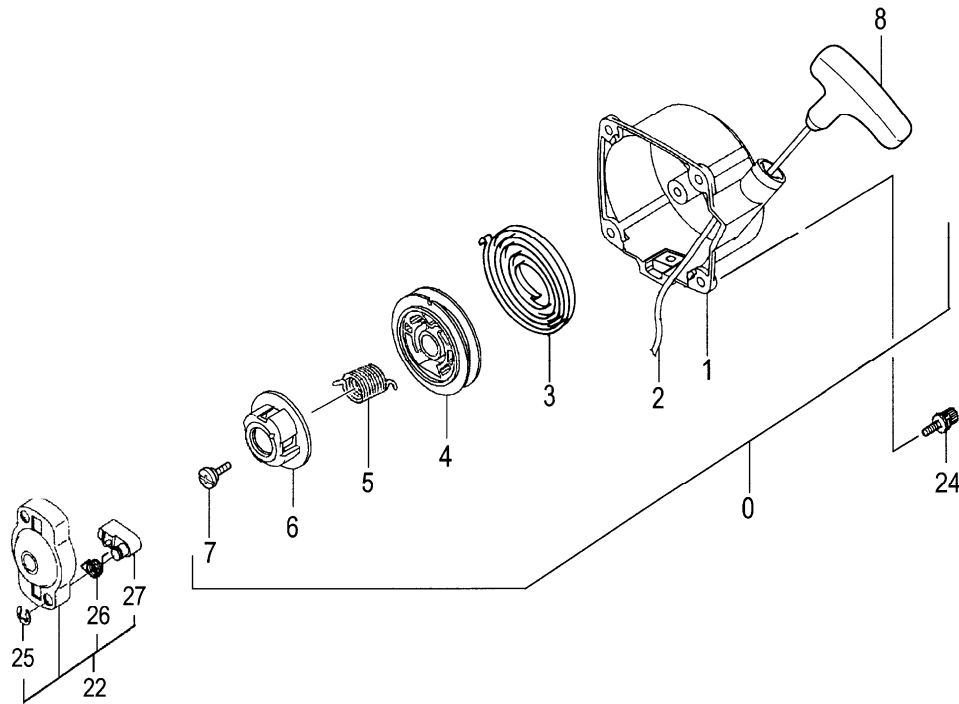

B57-05

CG27EJ(S) RECOIL STARTER

REF. NUMBER	PARTS NUMBER	DESCRIPTION	Q'TY	SERIAL NUMBER
000	762-07350-90	RECOIL STARTER BODY AS	1	
001	772-07350-80	RECOIL STARTER BODY C	1	
002	783-0720F-20	STARTER ROPE 3.5X860	1	
003	780-06097-20	RECOIL SPRING	1	
004	774-0720F-20	STARTER ROPE REEL	1	
005	758-0651H-20	DUMPER SPRING	1	
006	759-0651H-20	CAM PLATE	1	
007	839-03045-20	SET SCREW	1	
008	785-03045-20	STARTER HANDLE	1	
022	798-0651H-90	STARTER PULLEY ASS'Y	1	
024	994-64040-185	HEX. HOLE BOLT 4X18WS	2	
025	993-55050-000	STOP RING E-5	2	
026	790-06097-20	STARTER PAWL SPRING	2	
027	788-0651H-20	STARTER PAWL	2