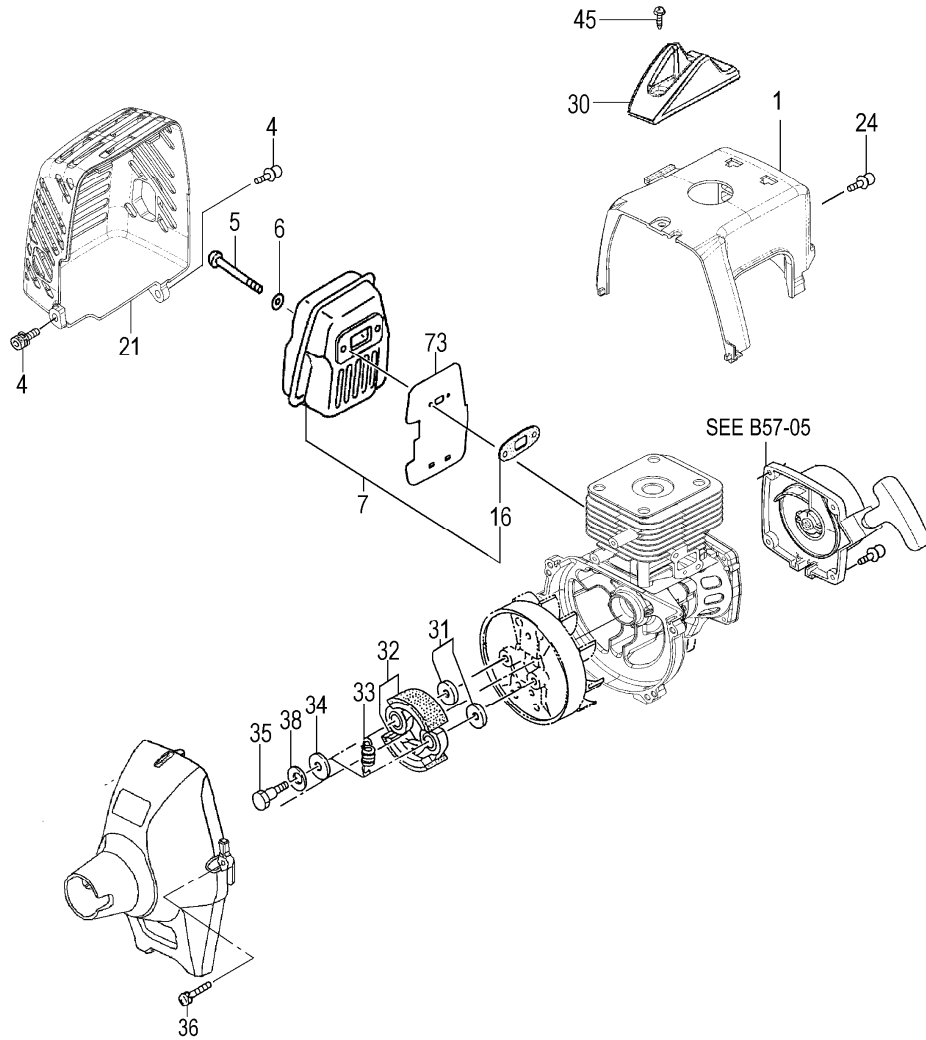

B57-04

CG27EJ(S) ENGINE-2

REF. NUMBER	PARTS NUMBER	DESCRIPTION	Q'TY	SERIAL NUMBER
001	016-07350-20	CYLINDER COVER	1	
004	994-63050-164	HEX.HOLE BOLT 5X16/PS	2	
005	990-51060-553	HEX HOLE BOLT 6X55	2	
006	992-01060-011	WASHER 6	2	
007	704-07350-90	MUFFLER SET	1	
016	737-0165A-20	MUFFLER GASKET	1	
021	738-07350-20	MUFFLER PROTECTOR	1	
024	994-64040-185	HEX. HOLE BOLT 4X18WS	2	
030	257-03046-20	PLUG CAP	1	
031	359-02103-20	CLUTCH WASHER B	2	
032	290-01620-80	CLUTCH SHOE COMP.	2	
033	342-0630B-20	CLUTCH SPRING	1	
034	348-0630A-20	CLUTCH PLATE A 0.5	2	
035	357-0075T-20	STEP BOLT	2	
036	994-63050-204	HEX.HOLE BOLT 5X20PS	3	
038	992-05080-030	BENT WASHER 8	2	
045	990-72045-164	TAPPING SCREW 4.5X16	1	
073	133-07350-20	HEAT SHIELD	1