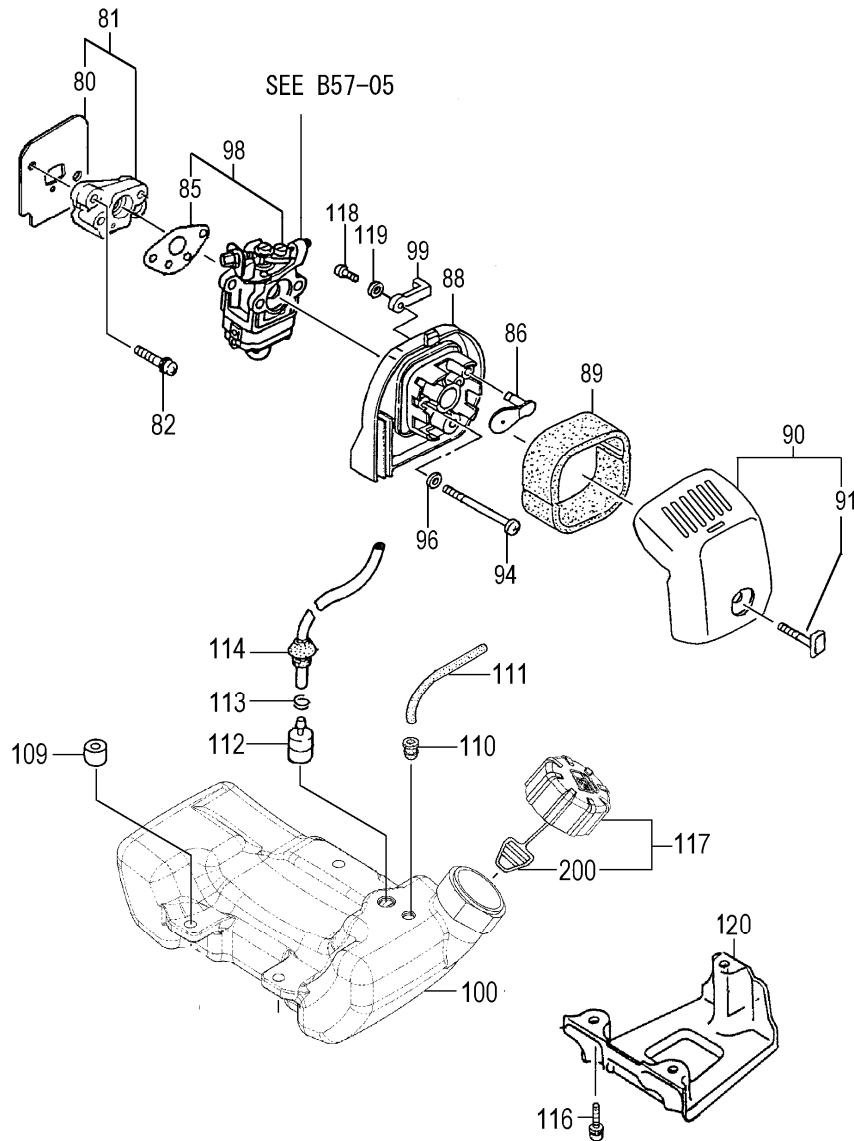

B57-03

CG27EJ(S) ENGINE-1

REF. NUMBER	PARTS NUMBER	DESCRIPTION	Q'TY	SERIAL NUMBER
080	403-07020-21	INLET MANIFORD GASKET	1	
081	404-07020-91	INSULATOR SET	1	
082	994-64050-254	HEX. HOLE BOLT 5X25WS	2	
085	402-0602K-21	CARBURETOR GASKET	2	
086	528-07355-22	CHOKE LEVER 1.5	1	
088	423-0652N-80	CLEANER BODY COMP.	1	
089	446-0652N-20	CLEANER SPONGE	1	
090	452-07035-90	CLEANER COVER ASS'Y	1	
091	450-07024-80	COVER FIXING BOLT	1	
094	994-14050-571	SCREW 5X57/S	2	
096	992-00050-011	SMALL WASHER 5	2	
098	455-07355-90	CABURETOR SET WYJ-431	1	
099	523-0652N-20	CHOKE CONTROL LEVER	1	
100	591-07355-22	TANK ORG	1	
109	659-04300-20	COLLAR C	3	
110	534-32710-20	RETURN GROMMET	1	
111	700-03005-06	FUEL PIPE 3X5X60	1	
112	675-04042-80	PUMP FILTER BODY COMP	1	
113	680-00731-20	CLIP, 6.3 DIA.	1	
114	223-0097A-90	FUEL PIPE ASS'Y	1	
116	994-63050-204	HEX.HOLE BOLT 5X20PS	3	
117	595-01690-90	TANK CAP ASS'Y (BLACK)	1	
118	990-75040-154	TAPPING SCREW 4X15	1	
119	992-01040-011	WASHER 4	1	
120	940-07350-20	STAND	1	
200	626-32550-20	TANK CAP CHAIN	1	

B57-05**CG27EJ(S) RECOIL STARTER**

REF. NUMBER	PARTS NUMBER	DESCRIPTION	Q'TY	SERIAL NUMBER
000	762-07350-90	RECOIL STARTER BODY AS	1	
001	772-07350-80	RECOIL STARTER BODY C	1	
002	783-0720F-20	STARTER ROPE 3.5X860	1	
003	780-06097-20	RECOIL SPRING	1	
004	774-0720F-20	STARTER ROPE REEL	1	
005	758-0651H-20	DUMPER SPRING	1	
006	759-0651H-20	CAM PLATE	1	
007	839-03045-20	SET SCREW	1	
008	785-03045-20	STARTER HANDLE	1	
022	798-0651H-90	STARTER PULLEY ASS'Y	1	
024	994-64040-185	HEX. HOLE BOLT 4X18WS	2	
025	993-55050-000	STOP RING E-5	2	
026	790-06097-20	STARTER PAWL SPRING	2	
027	788-0651H-20	STARTER PAWL	2	