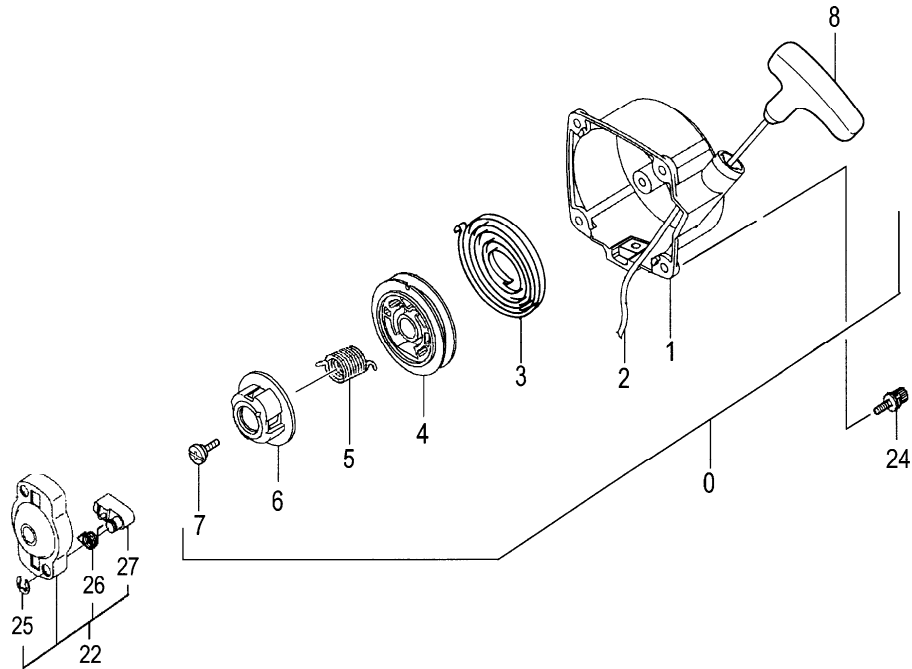

B69-05

CG27EJ(SLD) RECOIL STARTER

REF. NUMBER	PARTS NUMBER	DESCRIPTION	Q'TY	SERIAL NUMBER
000	762-07350-90	RECOIL STARTER BODY AS	1	
001	772-07350-80	RECOIL STARTER BODY C	1	
002	783-0720F-20	STARTER ROPE 3.5X860	1	
003	780-06097-20	RECOIL SPRING	1	
004	774-0720F-20	STARTER ROPE REEL	1	
005	758-0651H-20	DUMPER SPRING	1	
006	759-0651H-20	CAM PLATE	1	
007	839-03045-20	SET SCREW	1	
008	785-03045-20	STARTER HANDLE	1	
022	798-0651H-90	STARTER PULLEY ASS'Y	1	
024	994-64040-185	HEX. HOLE BOLT 4X18WS	2	
025	993-55050-000	STOP RING E-5	2	
026	790-06097-20	STARTER PAWL SPRING	2	
027	788-0651H-20	STARTER PAWL	2