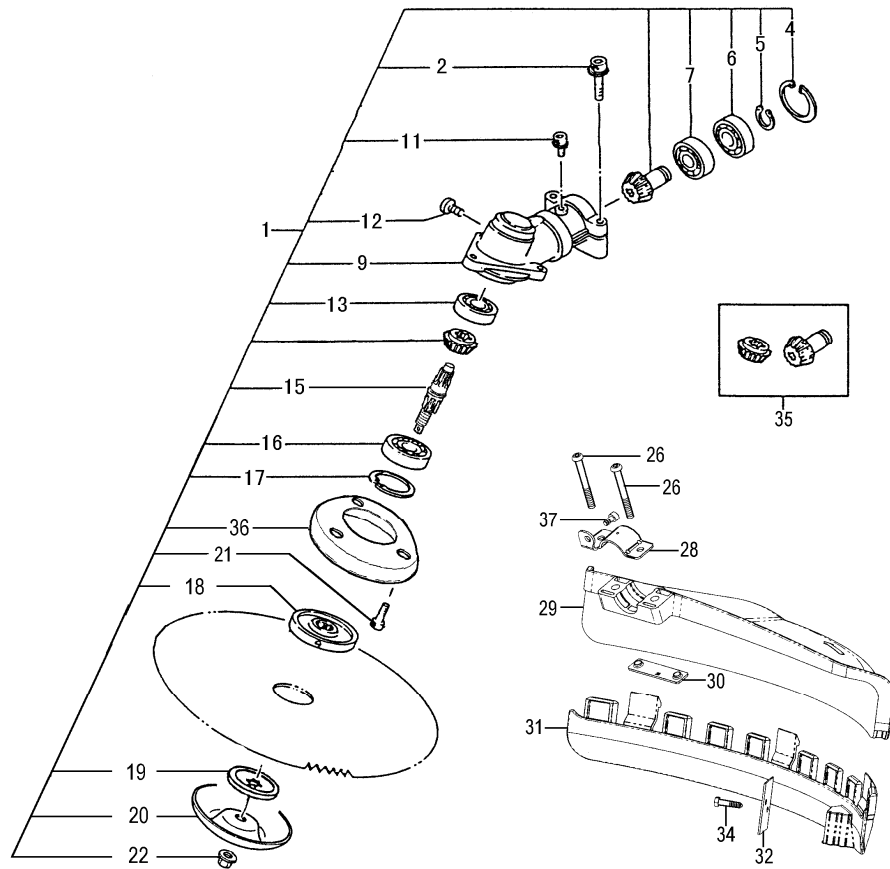

B34-10

CG47EJ(T) GEAR CASE

REF. NUMBER	PARTS NUMBER	DESCRIPTION	Q'TY	SERIAL NUMBER
001	300-37857-90	GEAR CASE ASS'Y	1	
002	994-61060-254	HEX.HOLE BOLT 6X25S	2	
004	993-51028-002	STOP RING C-28, INNER	1	
005	993-50012-002	STOP RING C-12, OUTER	1	
006	999-61600-102	BALL BEARING #6001Z, 28MM/OD	1	
007	999-61600-100	BALL BEARING #6001, 28MM/OD	1	
009	300-37857-20	GEAR CASE	1	
011	994-64050-124	HEX HOLE BOLT 5X12	1	
012	990-21060-080	BOLT 6X8	1	
013	999-61600-100	BALL BEARING #6001, 28MM/OD	1	
015	304-37857-20	GEAR SHAFT L-M10X1.25	1	
016	999-61620-204	BALL BEARING #6202DD, 35MM/OD	1	
017	993-51035-002	STOP RING C-35, INNER	1	
018	310-37857-20	CUTTER HOLDER	1	
019	311-37857-20	CUTTER HOLDER CAP	1	
020	308-37857-20	PROTECTION COVER B	1	
021	994-64050-144	HEX HOLE BOLT 5X14	3	
022	313-3330M-20	FIXING NUT L-M10X1	1	
026	990-53060-303	SCREW 6X30	2	
028	442-37867-20	SAFETY GUARD BRACKET	1	
029	441-37867-20	SAFETY COVER	1	
030	445-37867-20	SAFTY COVER HOLDER	1	
031	447-37867-20	COVER GUARD	1	
032	797-37380-21	KNIFE	1	
034	993-17052-002	TAPPING SCREW	1	
035	301-37857-00	GEAR PINION SET,SPARE	1	
036	303-37857-20	GEAR CASE COVER	1	
037	990-53060-103	HEX HOLE BUTTON SCREW 6X10	1