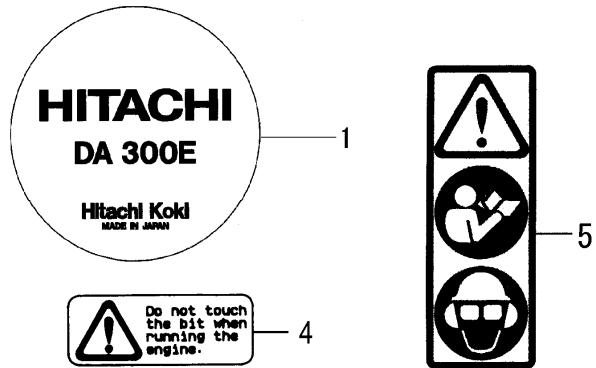

S06-11

DA300E LABELS

REF. NUMBER	PARTS NUMBER	DESCRIPTION	Q'TY	SERIAL NUMBER
001	906-32255-21	NAME PLATE DA300E	1	
004	921-32172-20	CAUTION MARK	1	
005	920-32466-20	CAUTION MARK	1