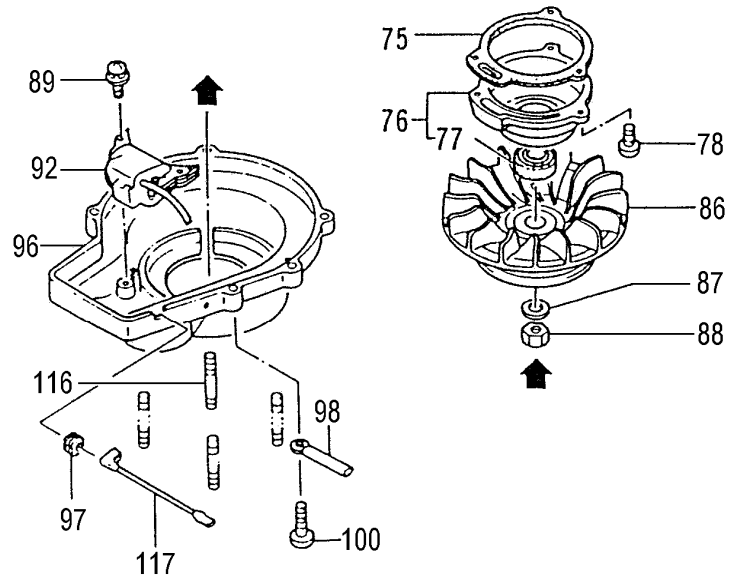

S06-03

DA300E FAN CASE

REF. NUMBER	PARTS NUMBER	DESCRIPTION	Q'TY	SERIAL NUMBER
075	385-10250-20	GOVERNOR COVER GASKET	1	
076	384-10243-90	GOVERNOR COVER ASS'Y	1	
077	999-66152-564	OIL SEAL UD15257	1	
078	990-11040-101	SCREW 4X10	3	
086	155-21715-80	MAGNETO ROTOR COMP.	1	
087	992-01100-011	WASHER 10	1	
088	991-09100-001	NUT 10 (L.H. THREAD)	1	
089	994-16040-226	SCREW 4X22/WS	2	
092	167-21954-80	IGNITION COIL COMP.	1	
096	112-10244-21	FAN CASE	1	
097	202-10200-20	GROMMET	1	
098	198-05015-80	CORD CLAMP COMP.	1	
100	994-14060-251	SCREW 6X25/S	4	
116	100-04001-20	STUD BOLT 6X36	4	
117	178-0136M-80	STOP CORD COMP.	1