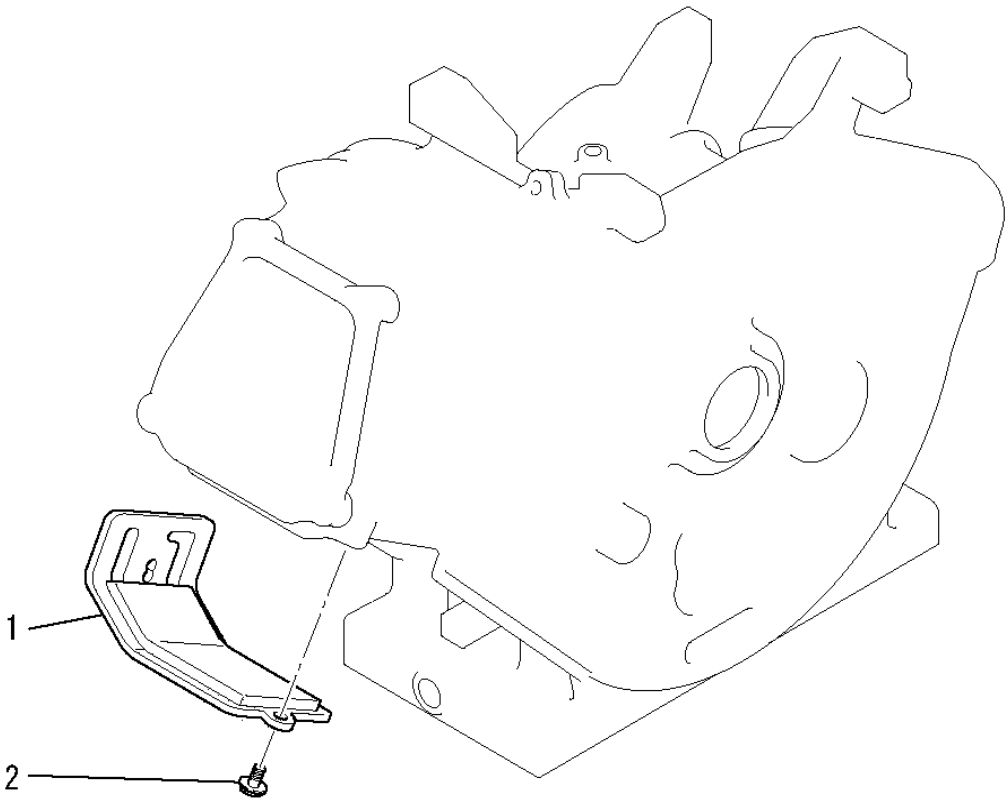

(L) CYLINDER COVER GROUP

No.	R/N	Parts No.	Parts Name	No. Req'd	Inte	Remarks	Serial No. (From~To)
1		KH40089AA	COVER, CYLINDER	1			
2		B805B06X012	BOLT, FLANGE	2