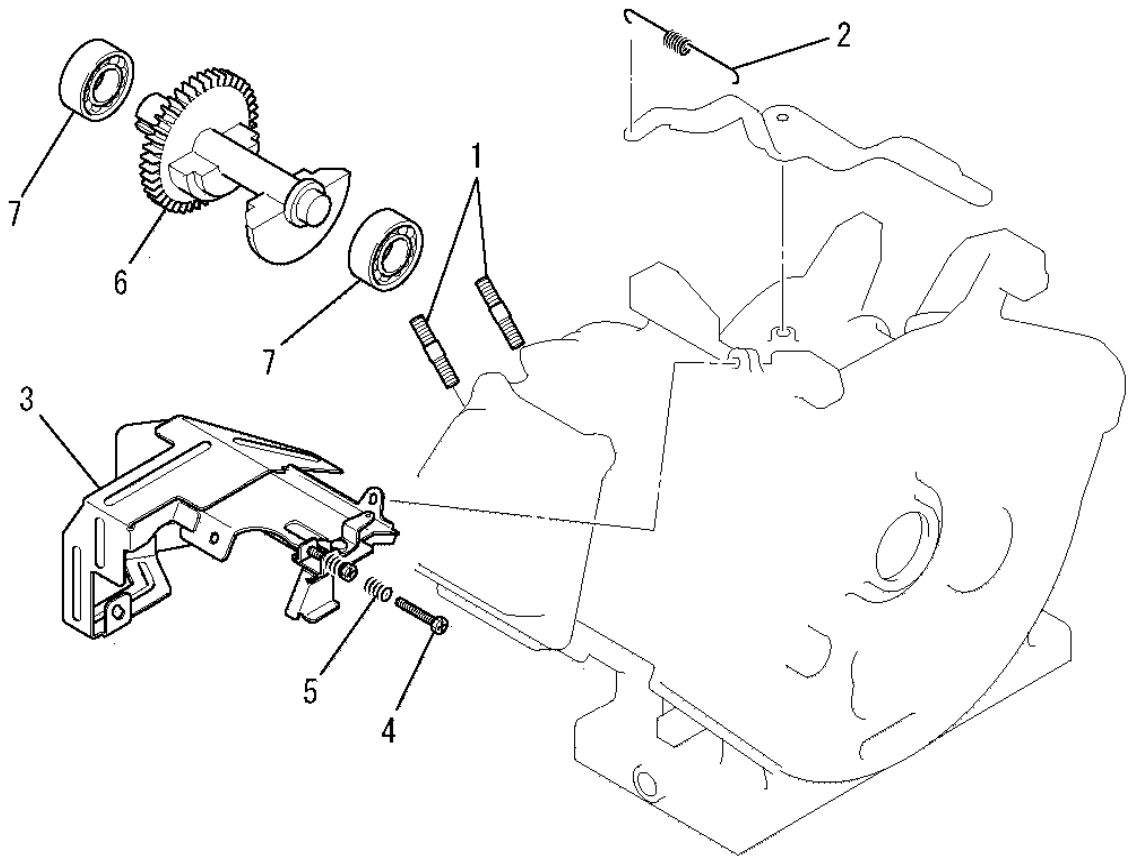

# 1. BOLT, SPRING, COVER

No.	R/N	Parts No.	Parts Name	No. Req'd	Inte	Remarks	Serial No. (From~To)
1		B155B08X020	BOLT, STUD	2			
2		KG34017EA	SPRING, GOV	1			
3		KH40111AA	COVER, TOP	1		INCL. NO. 4, 5	
4		KU14032AA	BOLT	1			
5		KU80017AA	SPRING	1			
6		KD51002BA	SHAFT, BALANCER	1			
7		S111X62X030	BEARING, BALL	2		#6203	

## 2. LEAD WIRE, PLUG, CAP

No.	R/N	Parts No.	Parts Name	No. Req'd	Inte	Remarks	Serial No. (From~To)
1		KE90057AA	WIRE, LEAD	1			
2		KE41005AA	PLUG, SPARK	1		BPR5ES	
3		KE42024AA	CAP, PLUG	1			