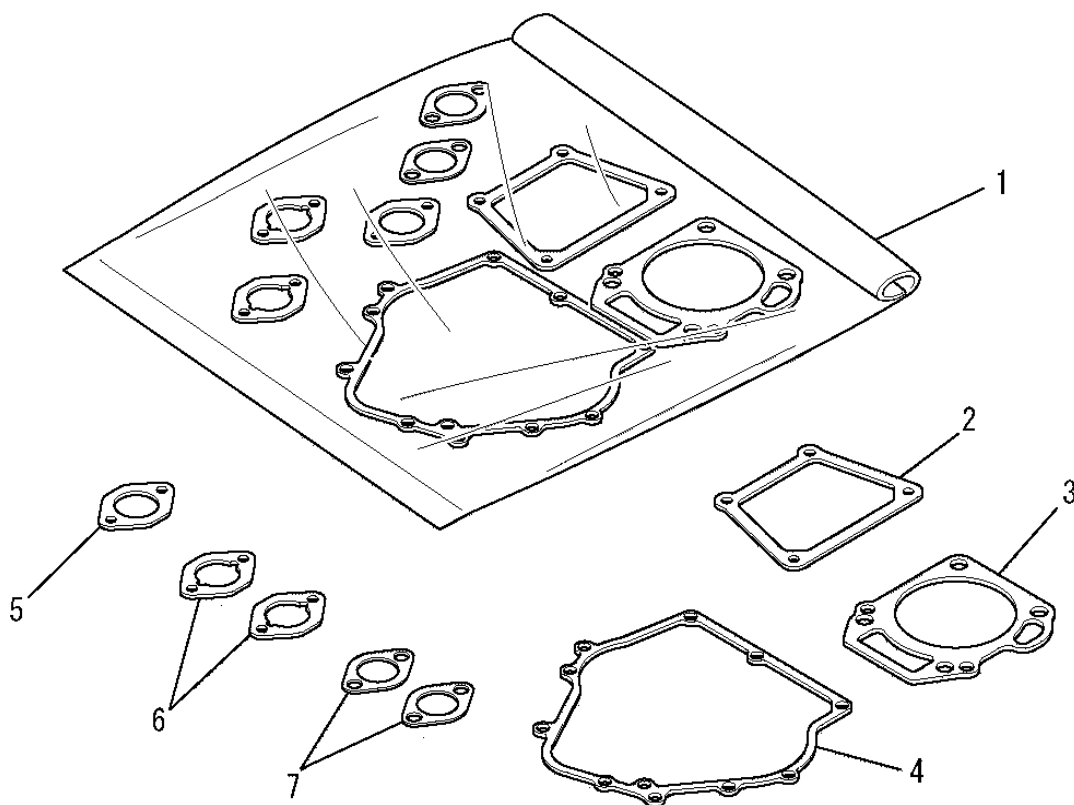

5. GASKET SET

No.	R/N	Parts No.	Parts Name	No. Req'd	Inte	Remarks	Serial No. (From~To)
1		KW39058DA	GASKET SET	1		INCL. NO. 2-7	
2		KW33002AA	GASKET, HEAD COVER	1			
3		KC66009AA	GASKET, HEAD	1			
4		KW31007AA	GASKET, CRANKCASE	1			
5		KW34001AA	GASKET, CARBURETOR	1			
6		KW34005AA	GASKET, CARBURETOR	2			
7		KM70032AB	GASKET, MUFFLER	2