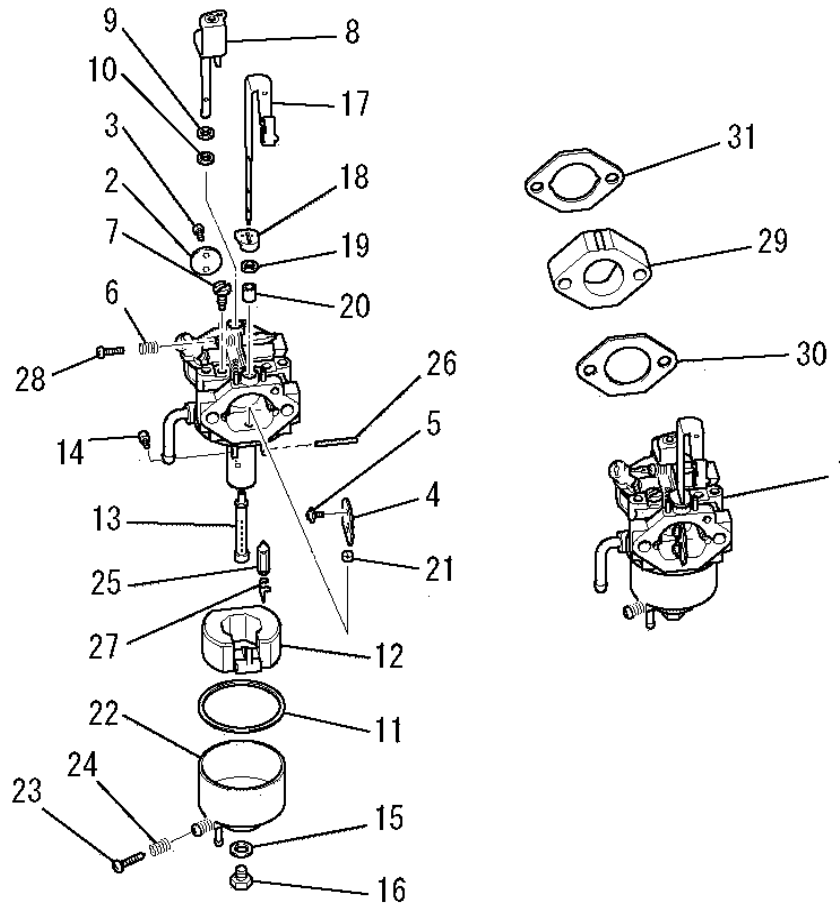

(I) CARBURETOR GROUP

No.	R/N	Parts No.	Parts Name	No. Req'd	Inte	Remarks	Serial No. (From~To)
13		KK74524BJ003	NOZZLE, MAIN	1			
14		KK74525CA963	JET, MAIN	1			
15		FA27080XX013	GASKET	1			
16		KK15003AE019	BOLT	1			
17		KK15012AB020	LEVER, CHOKE	1			
18		KK12008AE018	RING	1			
19		KK12008AE019	SEAL	1			
20		KK12008AE020	RING	1			
21		KK15001AA014	RING	1			
22		KK15005DA025	CHAMBER, FLOAT	1		INCL. NO. 23, 24	
23		KK15001AA018	SCREW	1			
24		KK13003AA008	SPRING	1