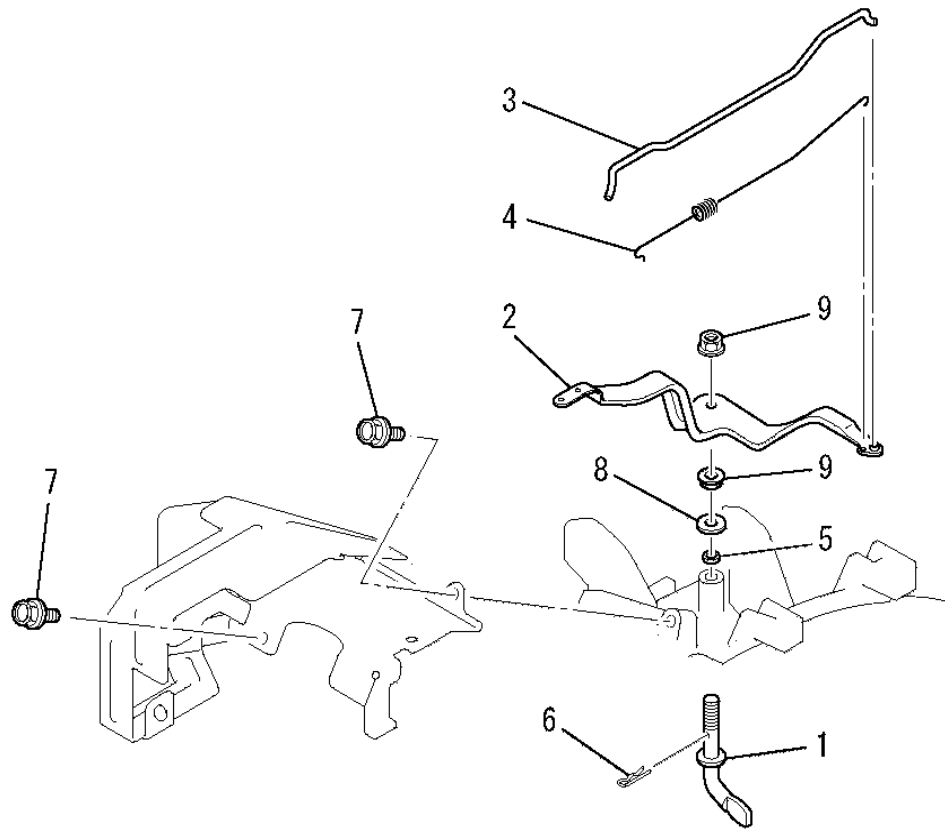

(J) CONTROL PANEL GROUP

No.	R/N	Parts No.	Parts Name	No. Req'd	Inte	Remarks	Serial No. (From~To)
1		KG22006AA	SHAFT, GOV	1			
2		KG31014AA	LEVER, GOV	1			
3		KG41015AA	ROD, GOV	1			
4		KG42011AA	SPRING, ROD	1			
5		KG90016AA	SEAL, DUST	1			
6		KU70006AA	CLIP	1			
7		B805B06X012	BOLT, FLANGE	2			
8		KG90015AA	WASHER	1			
9		KU24002AA	NUT	2