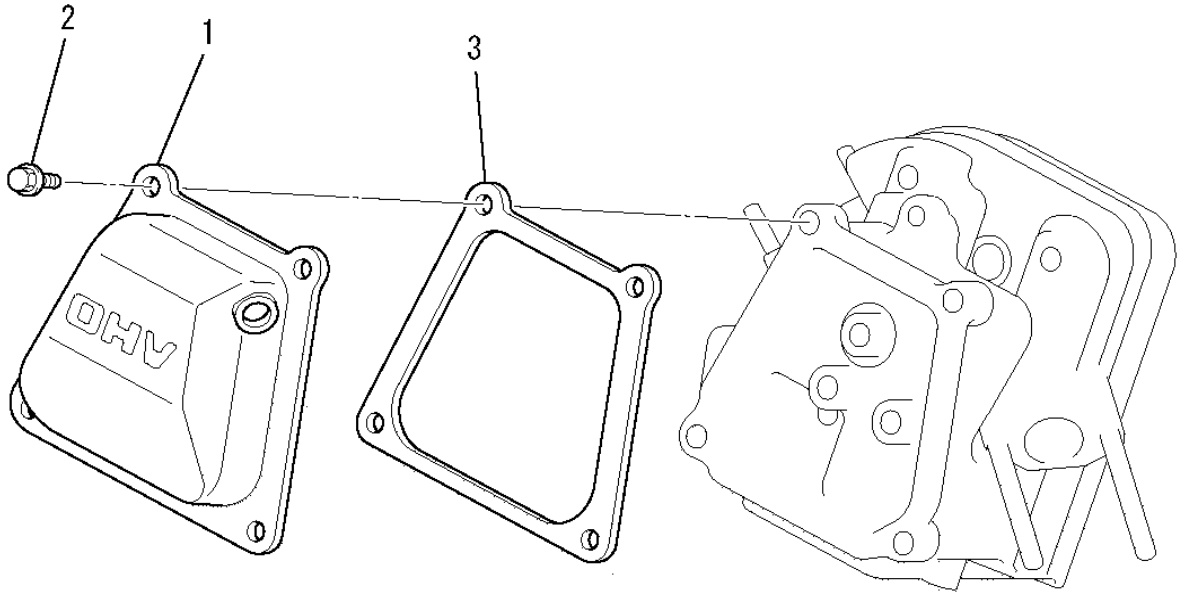

(C) HEAD COVER GROUP

No.	R/N	Parts No.	Parts Name	No. Req'd	Inte	Remarks	Serial No. (From~To)
1		KC09002AA	COVER, HEAD	1			
2		B805B06X012	BOLT, FLANGE	4			
3		KW33002AA	GASKET, HEAD COVER	1