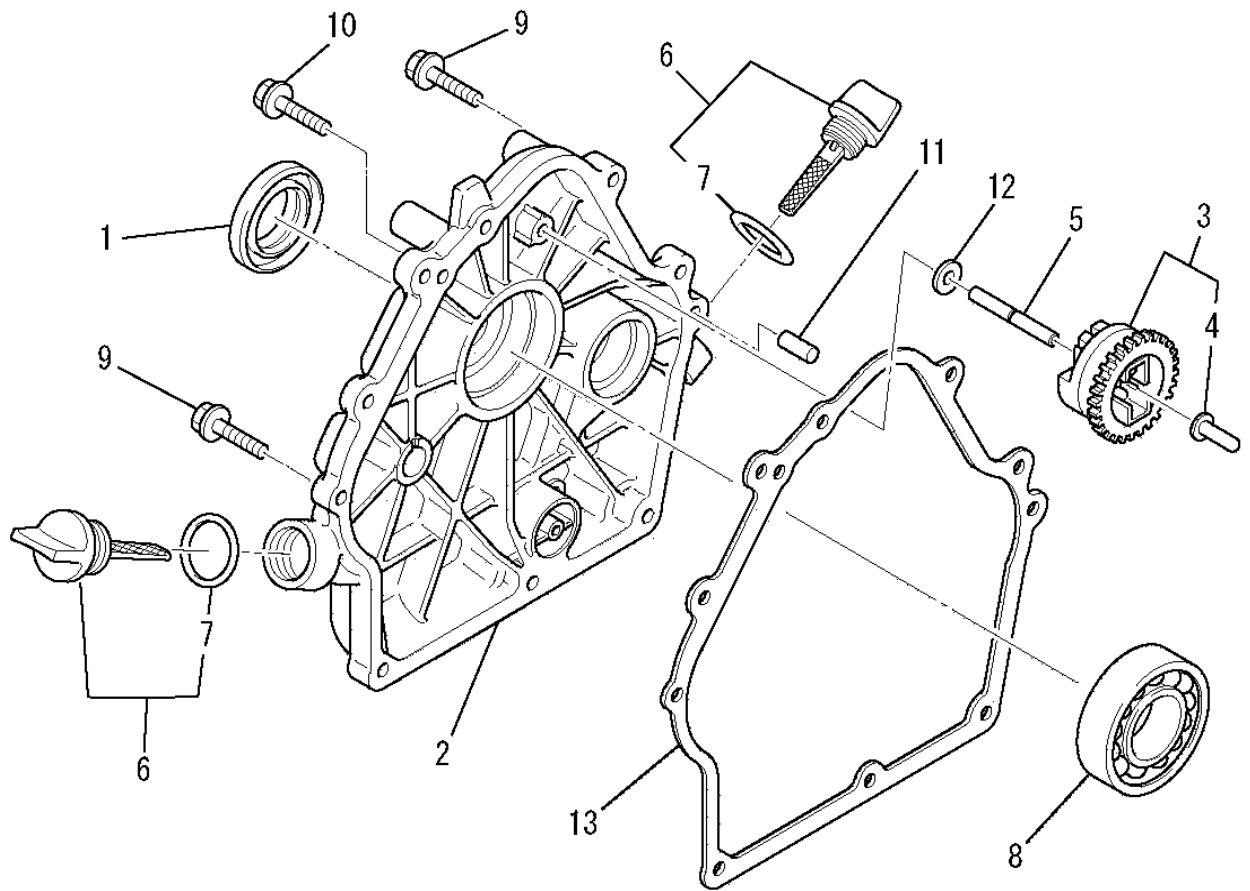

(D) CASE COVER GROUP

No.	R/N	Parts No.	Parts Name	No. Req'd	Inte	Remarks	Serial No. (From~To)
1		FA29008	OIL SEAL	1			
2		KB66007GA	COVER, CRANKCASE	1			
3		KG01003CA	GOVERNOR GEAR ASSY	1		INCL. NO. 4	
4		KG14004AA	SLIDER, GOV	1			
5		KG22004AA	SHAFT, GOV	1			
6		KL21005EA	GAUGE, OIL	2		INCL. NO. 7	
7		KW29006AA	O-RING	2			
8		S111X62X060	BEARING, BALL	1		#6206	
9		B800B08X030	BOLT, FLANGE	8			
10		KU14031AA	BOLT, FLANGE	1			
11		KU44001AA	PIN, DOWEL	2			
12		W200H06	WASHER	1