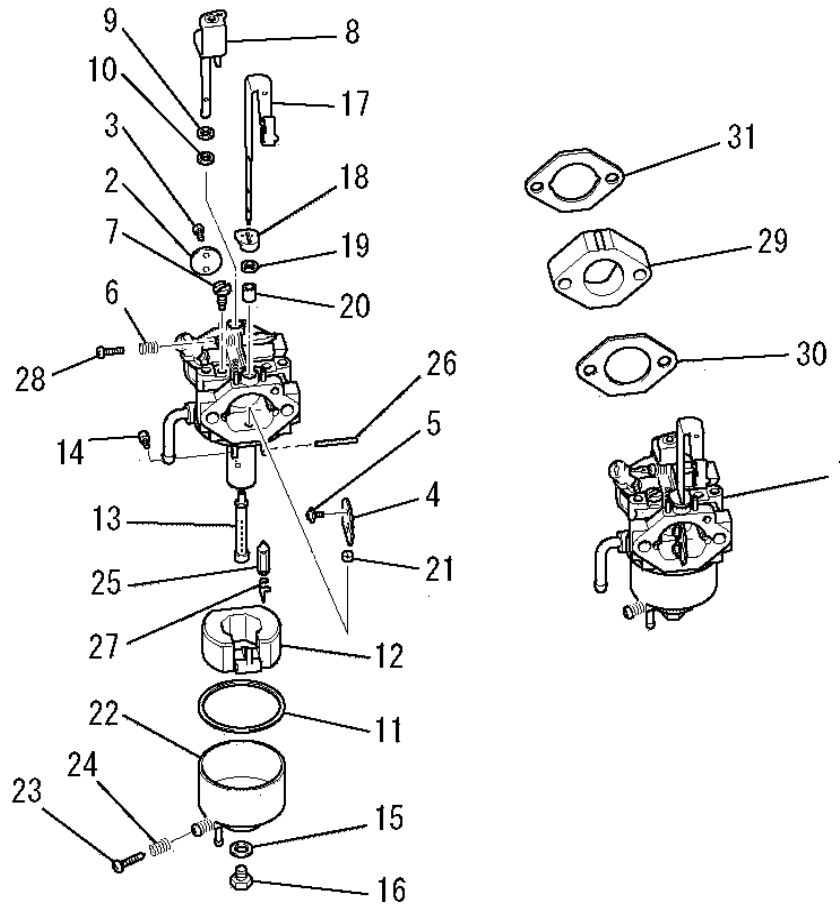

(I) CARBURETOR GROUP

No.	R/N	Parts No.	Parts Name	No. Req'd	Inte	Remarks	Serial No. (From~To)
1		KK15012BB	CARBURETOR (F)	1		INCL. NO. 2-29	
2		KK15001AA002	VALVE, THROTTLE	1			
3		KK15016AA003	SCREW	2			
4		KK15003AE004	VALVE, CHOKE	1			
5		KK15016AA005	SCREW	2			
6		KK13003AA008	SPRING	1			
7		KK74508BC450	JET, PILOT	1			
8		KK15008XY011	SHAFT, THROTTLE	1			
9		KK12008AE015	PACKING	1			
10		KK12008AE016	SEAL	1			
11		KK15003AE014	PACKING	1			
12		KK15003AE015	FLOAT	1