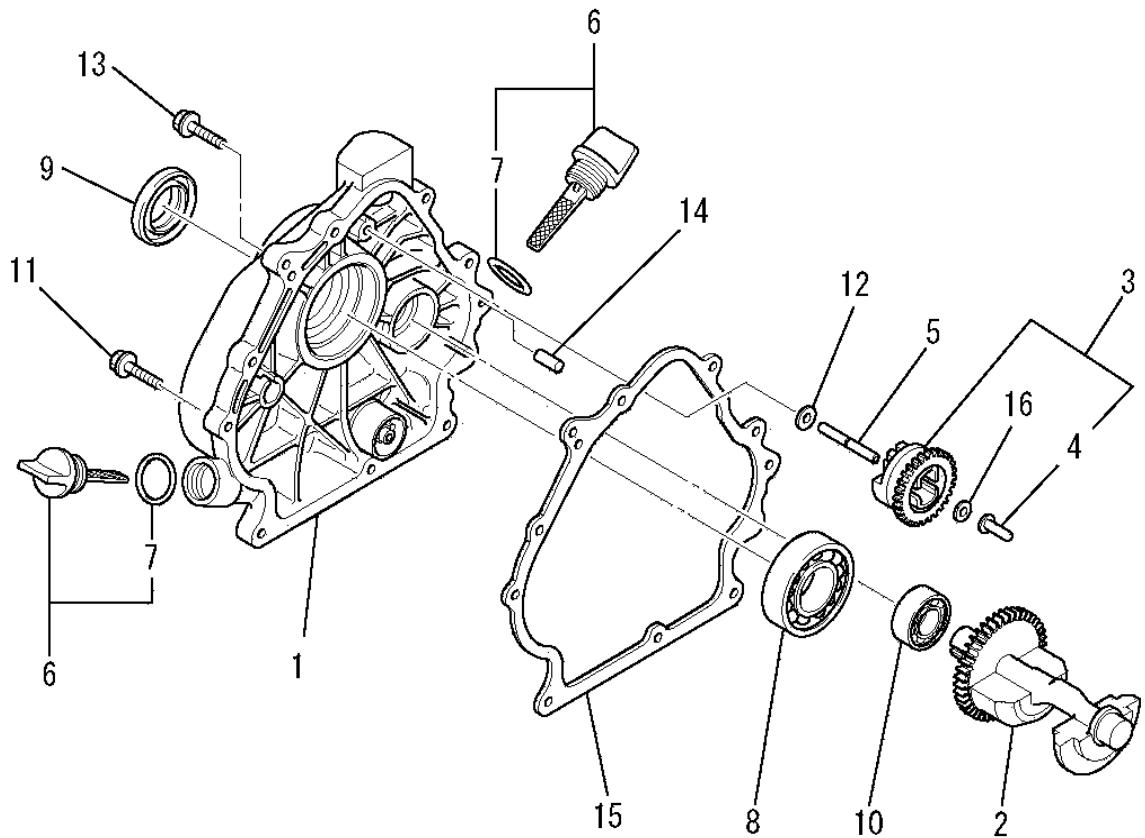

(D) CASE COVER GROUP

No.	R/N	Parts No.	Parts Name	No. Req'd	Inte	Remarks	Serial No. (From~To)
1		KB67001EA	COVER, CRANKCASE	1			
2		KD51003AA	SHAFT, BALANCER	1			
3		KG01003CA	GOVERNOR GEAR ASSY	1		INCL. NO. 4	
4		KG14004AA	SLIDER, GOV	1			
5		KG22004AA	SHAFT, GOV	1			
6		KL21010EA	GAUGE, OIL	2		INCL. NO. 7	
7		KW29006AA	O-RING	2			
8		KW11006AA	BEARING, BALL	1			
9		KW29002AA	OIL SEAL	1			
10		S111X62X030	BEARING, BALL	1		#6203	
11		B800B08X030	BOLT, FLANGE	8			
12		FA28247	SPACER	1