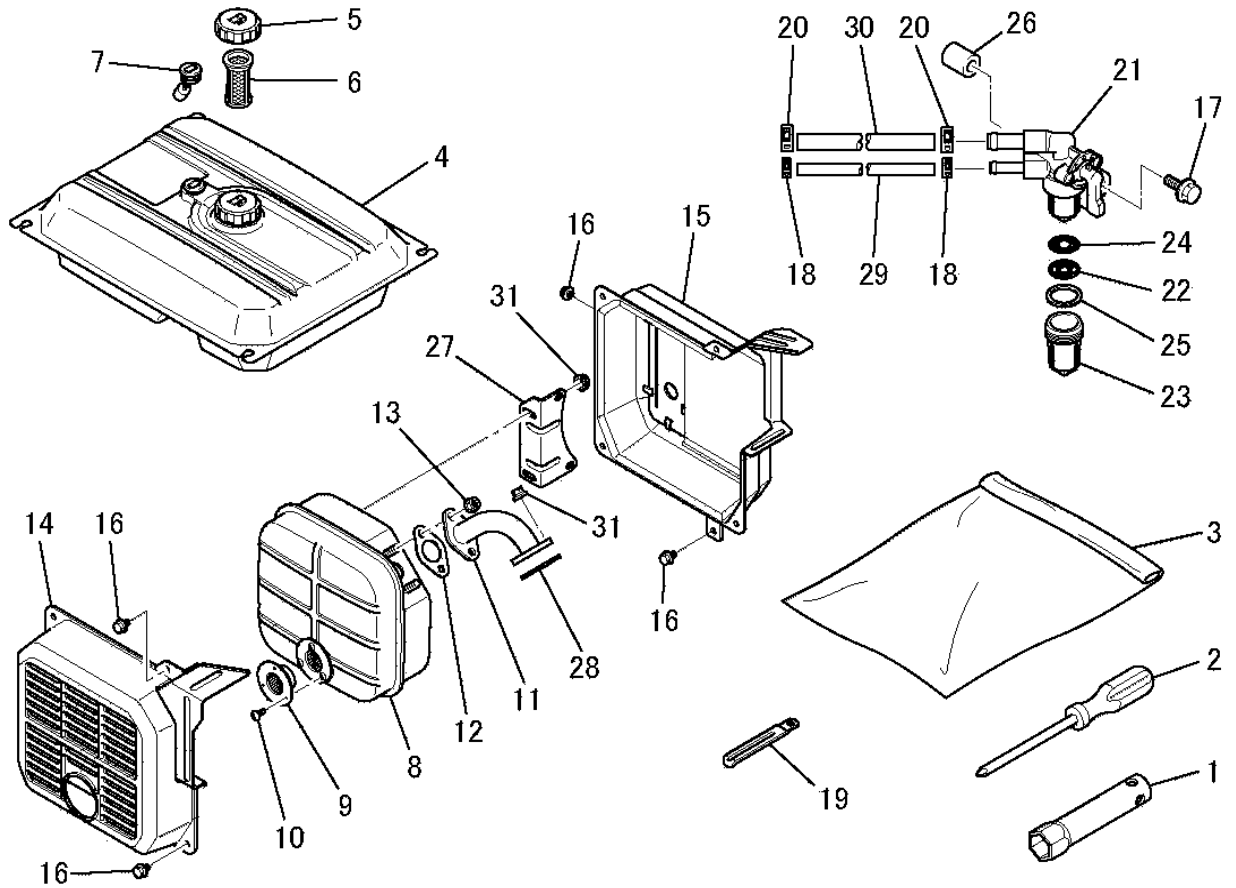

4. TOOL SET

No.	R/N	Parts No.	Parts Name	No. Req'd	Inte	Remarks	Serial No. (From~To)
25		KF31035AA102	PACKING	1			
26		KF90105AA	SPACER	1			
27		KM60015AA	BRACKET, MUFFLER	1			
28		KM70032AB	GASKET, MUFFLER	1			
29		P051Y06X220	HOSE, FUEL	1			
30		P051Y08X490	HOSE, FUEL	1			
31		ZZ70028C	NUT, CONICAL SPG	4