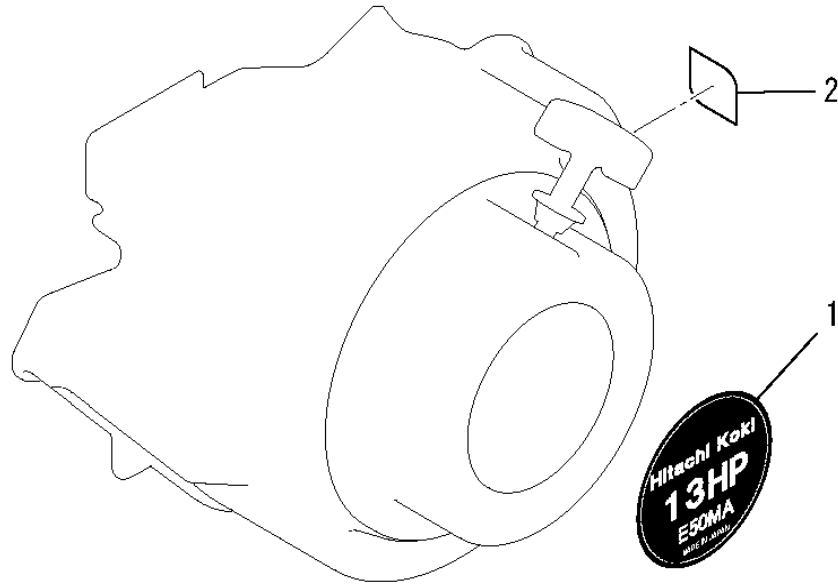

1. BOLT, SPRING, COVER

No.	R/N	Parts No.	Parts Name	No. Req'd	Inte	Remarks	Serial No. (From~To)
1		B155B08X020	BOLT, STUD	2			
2		FR56780	CLAMP	1			
3		KG34017GA	SPRING, GOV	1			
4		B805B06X016	BOLT, FLANGE	3			
5		KH04028AA	COVER ASSY	1			
6		KH60020AA	BAFFLE, CYLINDER	1		INCL. NO. 7, 8	
7		KU14032AA	BOLT	1			
8		KU80017AA	SPRING	1			
9		KS40015AA	BAFFLE, DUST	1			

2. LEAD WIRE, PLUG, CAP

No.	R/N	Parts No.	Parts Name	No. Req'd	Inte	Remarks	Serial No. (From~To)
1		KE90069CA	WIRE, LEAD	1			
2		KE41005AA	PLUG, SPARK	1		BPR5ES	

3. LABEL, FUEL HOSE

No.	R/N	Parts No.	Parts Name	No. Req'd	Inte	Remarks	Serial No. (From~To)
1		KW52185FB	LABEL, NAME	1			
2		KW56282FA	LABEL	1			