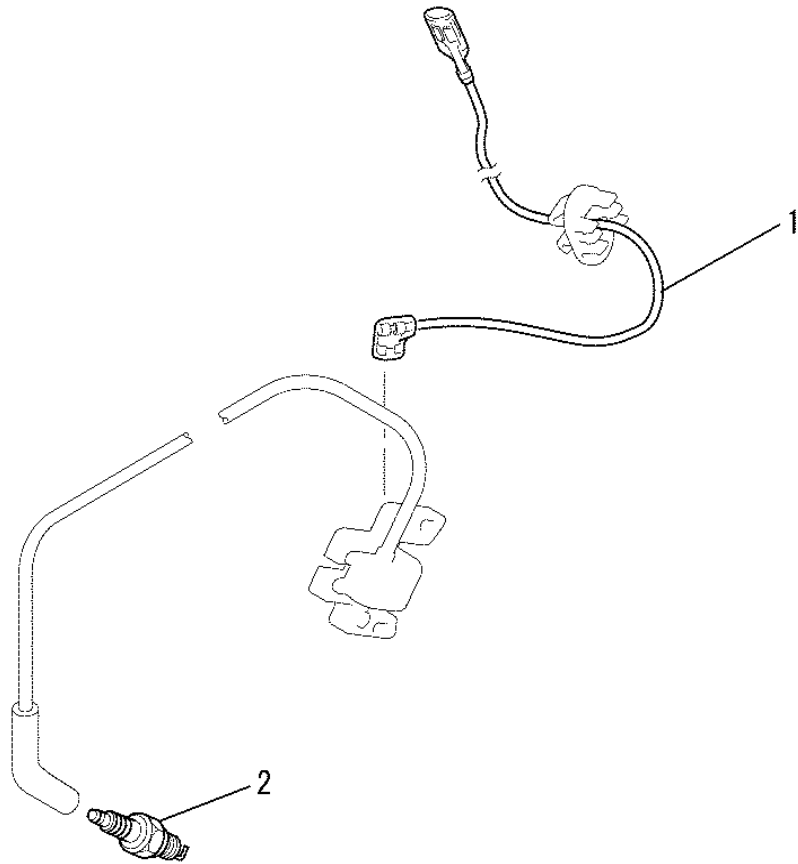

1. BOLT, SPRING, COVER

No.	R/N	Parts No.	Parts Name	No. Req'd	Inte	Remarks	Serial No. (From~To)
1		B155B08X020	BOLT, STUD	2			
2		FR56780	CLAMP	1			
3		KG34017GA	SPRING, GOV	1			
4		B805B06X016	BOLT, FLANGE	3			
5		KH04028AA	COVER ASSY	1			
6		KH60020AA	BAFFLE, CYLINDER	1		INCL. NO. 7, 8	
7		KU14032AA	BOLT	1			
8		KU80017AA	SPRING	1			
9		KS40015AA	BAFFLE, DUST	1			

2. LEAD WIRE, PLUG, CAP

No.	R/N	Parts No.	Parts Name	No. Req'd	Inte	Remarks	Serial No. (From~To)
1		KE90069CA	WIRE, LEAD	1			
2		KE41005AA	PLUG, SPARK	1		BPR5ES	

3. LABEL, FUEL HOSE

No.	R/N	Parts No.	Parts Name	No. Req'd	Inte	Remarks	Serial No. (From~To)
1		KW52185FB	LABEL, NAME	1			
2		KW56282FA	LABEL	1			

4. TOOL SET

No.	R/N	Parts No.	Parts Name	No. Req'd	Inte	Remarks	Serial No. (From~To)
1		KN12004CA	SPANNER, BOX	1			
2		KN13001AA	DRIVER, SCREW	1			
3		FA21533D	BAG, TOOL	1			
4		KF04093AH	FUEL TANK ASSY	1		INCL. NO. 5-7	
5		KF05010CA	TANK CAP ASSY	1			
6		KF40003AA	FILTER, FUEL	1			
7		KF90080DA	GAUGE, OIL	1			
8		KM17024AA	MUFFLER	1		INCL. NO. 9. 10	
9		KM17024AA015	SCREEN	1			
10		W006D04X008K	SCREW	3			
11		KM30007AA	PIPE, EXHAUST	1			
12		KM70032AB	GASKET, MUFFLER	1			

4. TOOL SET

No.	R/N	Parts No.	Parts Name	No. Req'd	Inte	Remarks	Serial No. (From~To)
13		ZZ70028C	NUT, CONICAL SPG	2			
14		KM04013AA	MUFFLER COVER ASSY	1			
15		KM04014AA	MUFFLER COVER ASSY	1			
16		B800A06X008K	BOLT, FLANGE	7			
17		B800A06X025	BOLT, FLANGE	1			
18		FR53226A	CLIP	2			
19		FR64917A	CLAMP	1			
20		FR67419	CLIP	2			
21		KF31036BA	COCK, FUEL	1		INCL. NO. 22-25	
22		KF31035AA012	PACKING	1			
23		KF31036AA106	CUP	1			
24		KF31035AA003	FILTER, FUEL	1			