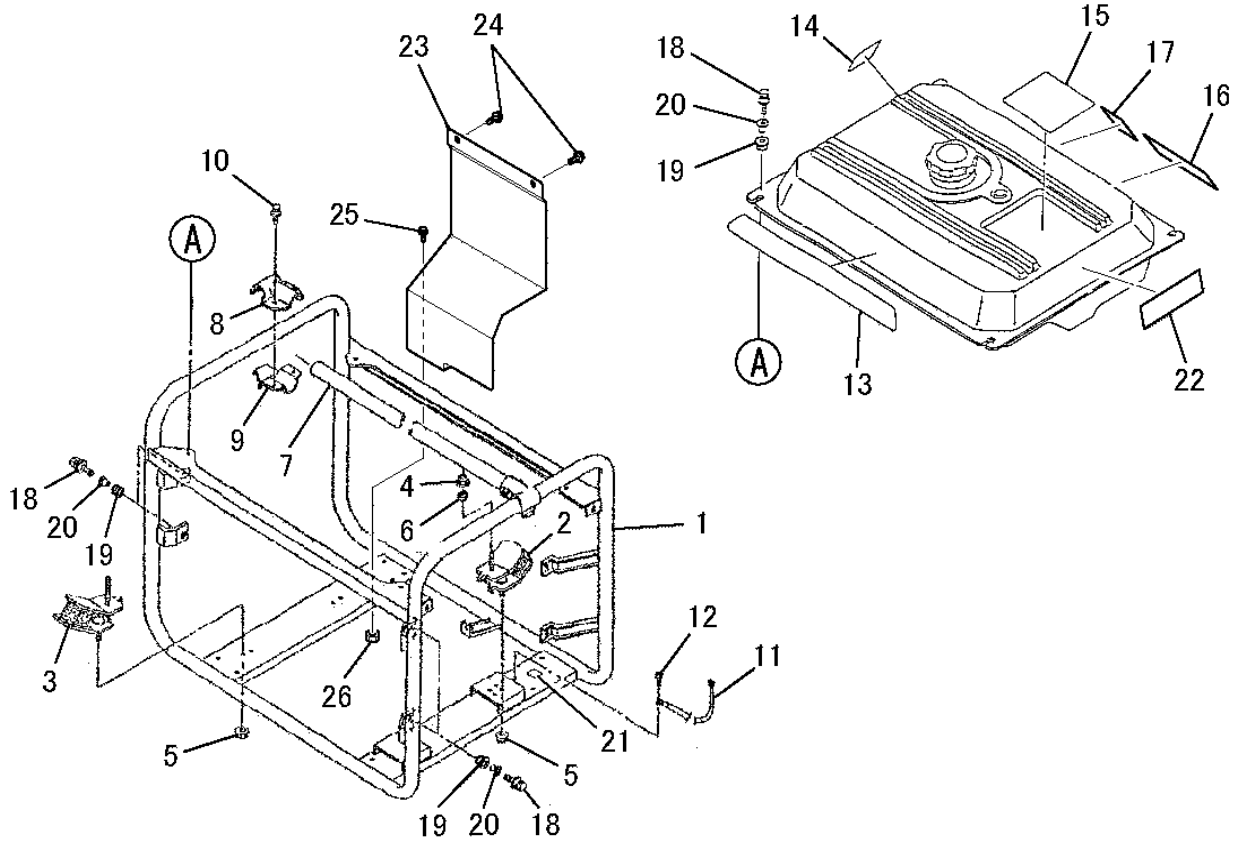

6. FRAME & TANK

No.	R/N	Parts No.	Parts Name	No. Req'd	Inte	Remarks	Serial No. (From~To)
25		KY0012908012	MG BOLT, FLANGE	2			
26		KY0021908000	NUT	2