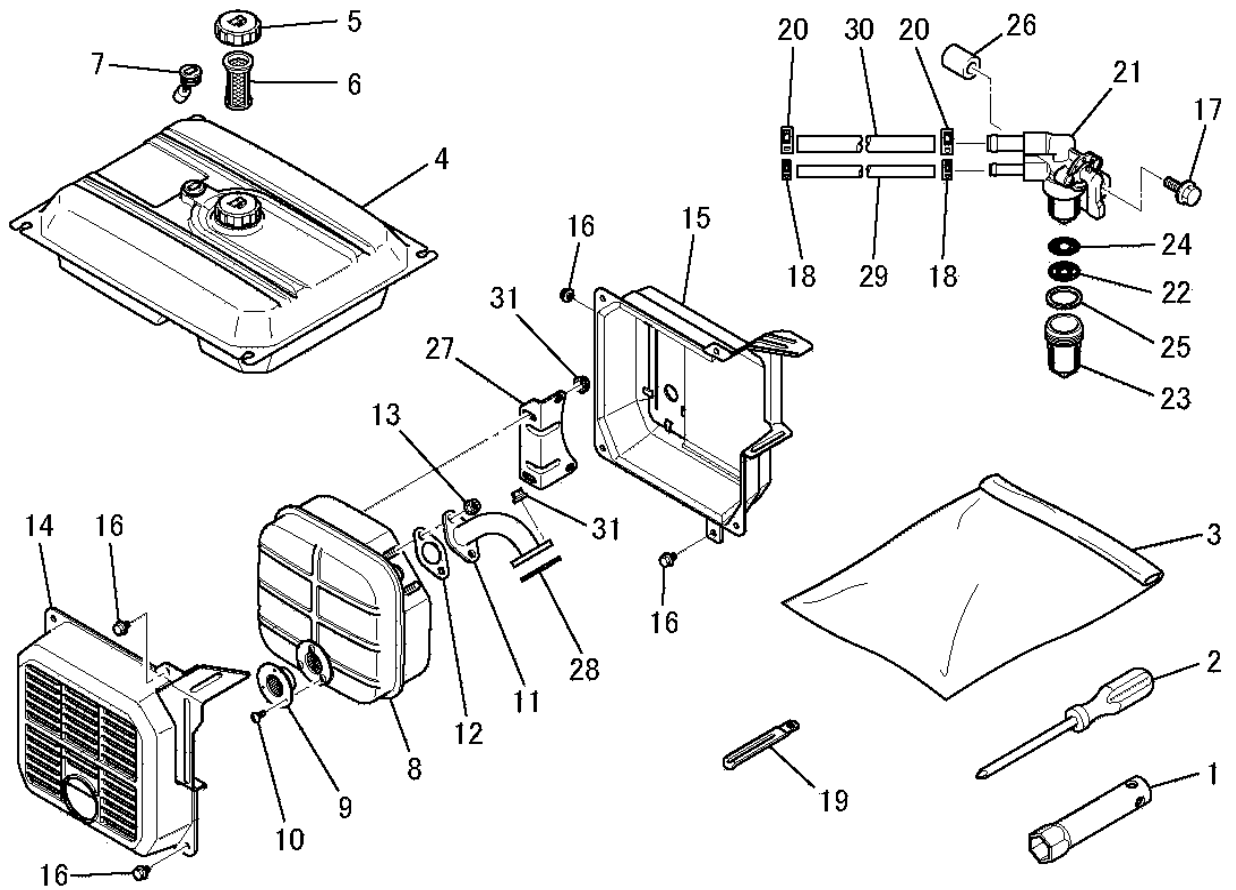

4. TOOL SET

No.	R/N	Parts No.	Parts Name	No. Req'd	Inte	Remarks	Serial No. (From~To)
1		KN12004CA	SPANNER, BOX	1			
2		KN13001AA	DRIVER, SCREW	1			
3		FA21533D	BAG, TOOL	1			
4		KF04093AH	FUEL TANK ASSY	1		INCL. NO. 5-7	
5		KF05010CA	TANK CAP ASSY	1			
6		KF40003AA	FILTER, FUEL	1			
7		KF90080DA	GAUGE, OIL	1			
8		KM17024AA	MUFFLER	1		INCL. NO. 9. 10	
9		KM17024AA015	SCREEN	1			
10		W006D04X008K	SCREW	3			
11		KM30007AA	PIPE, EXHAUST	1			
12		KM70032AB	GASKET, MUFFLER	1