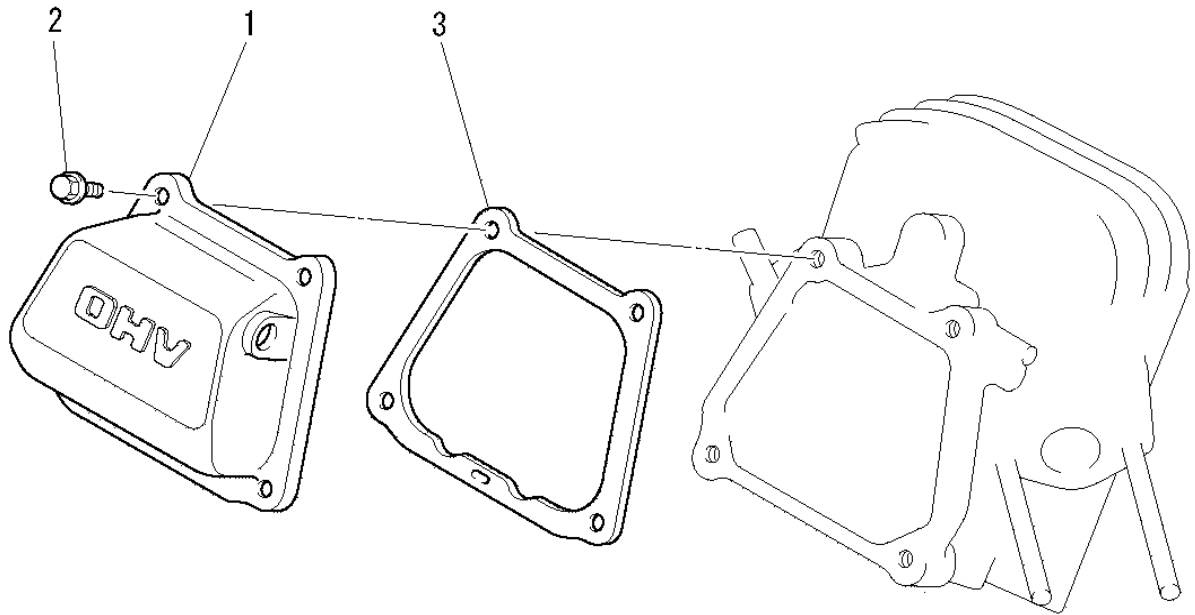

(C) HEAD COVER GROUP

No.	R/N	Parts No.	Parts Name	No. Req'd	Inte	Remarks	Serial No. (From~To)
1		KC09004AA	COVER, HEAD	1			
2		B805B06X012	BOLT, FLANGE	4			
3		KW33003AA	GASKET, HEAD COVER	1