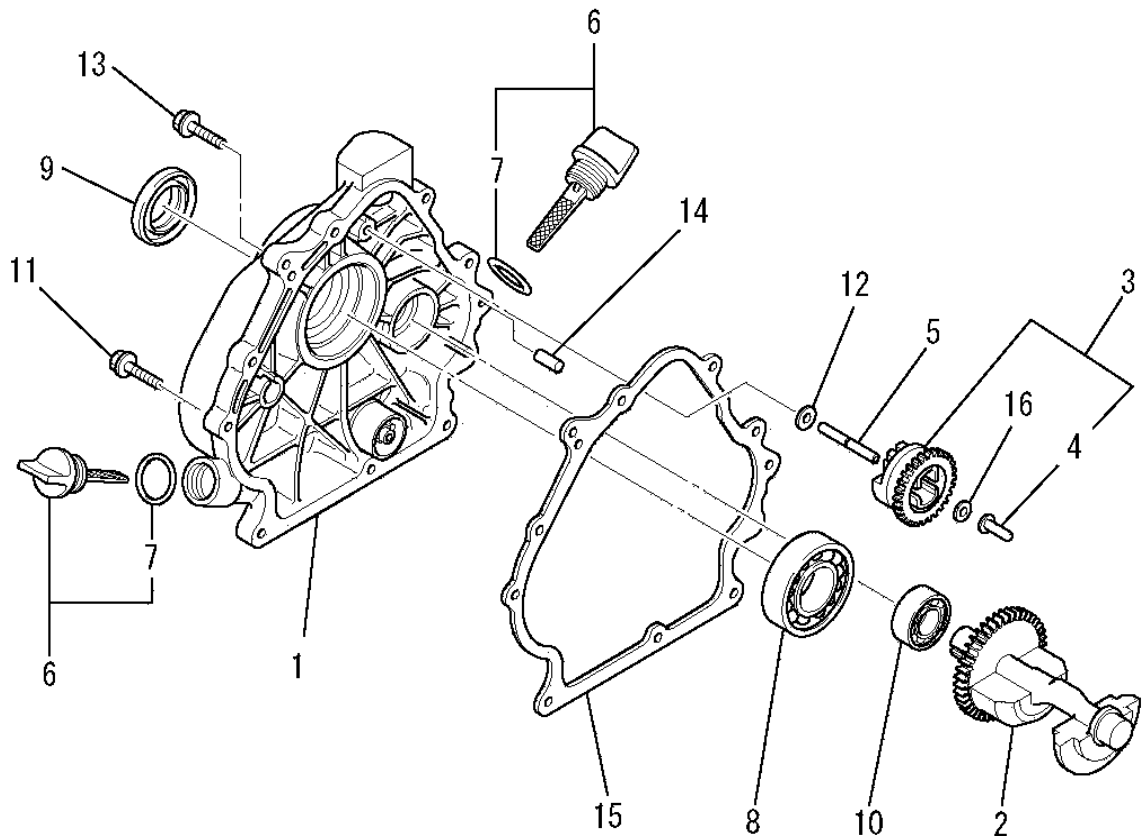

(D) CASE COVER GROUP

No.	R/N	Parts No.	Parts Name	No. Req'd	Inte	Remarks	Serial No. (From~To)
1		KB67001EA	COVER, CRANKCASE	1			
2		KD51003AA	SHAFT, BALANCER	1			
3		KG01003CA	GOVERNOR GEAR ASSY	1		INCL. NO. 4	
4		KG14004AA	SLIDER, GOV	1			
5		KG22004AA	SHAFT, GOV	1			
6		KL21010EA	GAUGE, OIL	2		INCL. NO. 7	
7		KW29006AA	O-RING	2			
8		KW11006AA	BEARING, BALL	1			
9		KW29002AA	OIL SEAL	1			
10		S111X62X030	BEARING, BALL	1		#6203	
11		B800B08X030	BOLT, FLANGE	8			
12		FA28247	SPACER	1