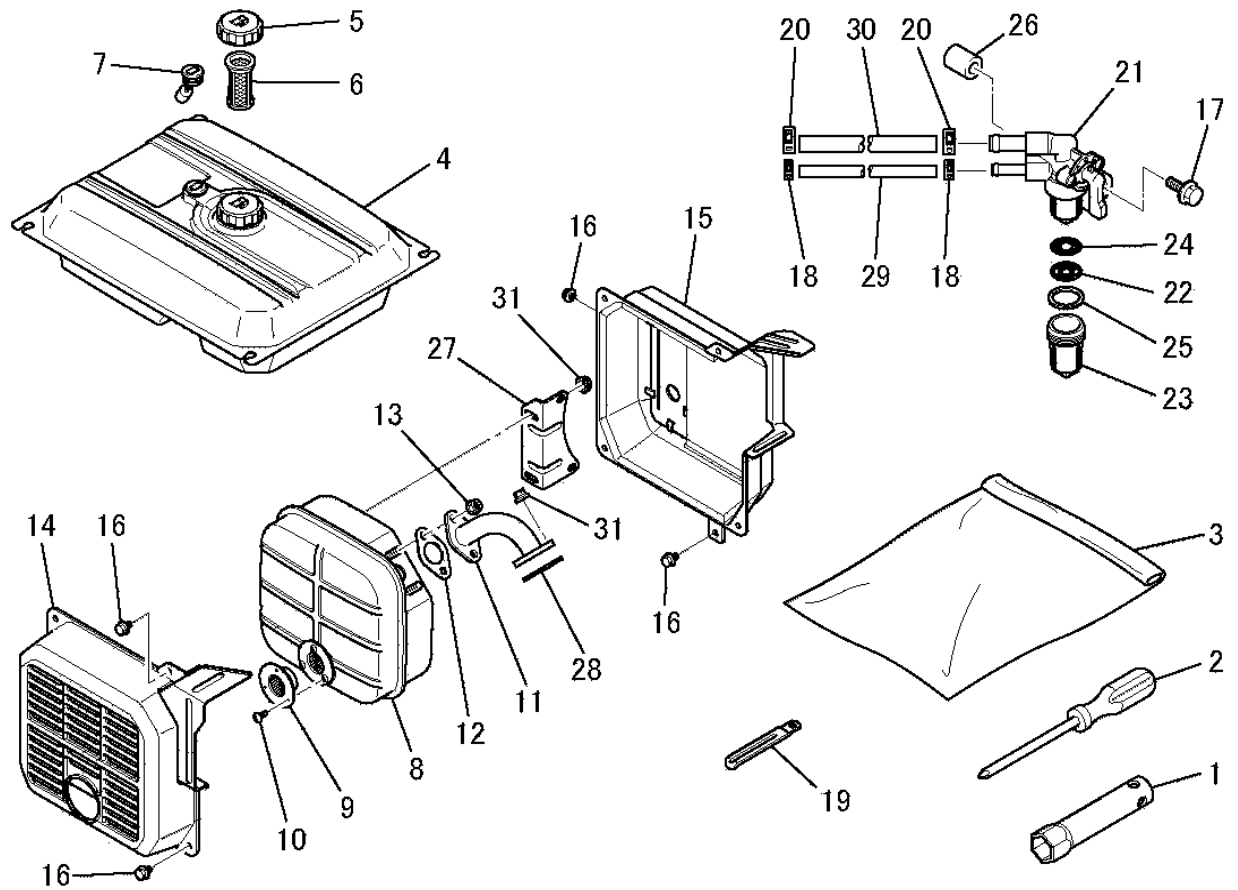

4. TOOL SET

No.	R/N	Parts No.	Parts Name	No. Req'd	Inte	Remarks	Serial No. (From~To)
13		ZZ70028C	NUT, CONICAL SPG	2			
14		KM04013AA	MUFFLER COVER ASSY	1			
15		KM04014AA	MUFFLER COVER ASSY	1			
16		B800A06X008K	BOLT, FLANGE	7			
17		B800A06X025	BOLT, FLANGE	1			
18		FR53226A	CLIP	2			
19		FR64917A	CLAMP	1			
20		FR67419	CLIP	2			
21		KF31036BA	COCK, FUEL	1		INCL. NO. 22-25	
22		KF31035AA012	PACKING	1			
23		KF31036AA106	CUP	1			
24		KF31035AA003	FILTER, FUEL	1