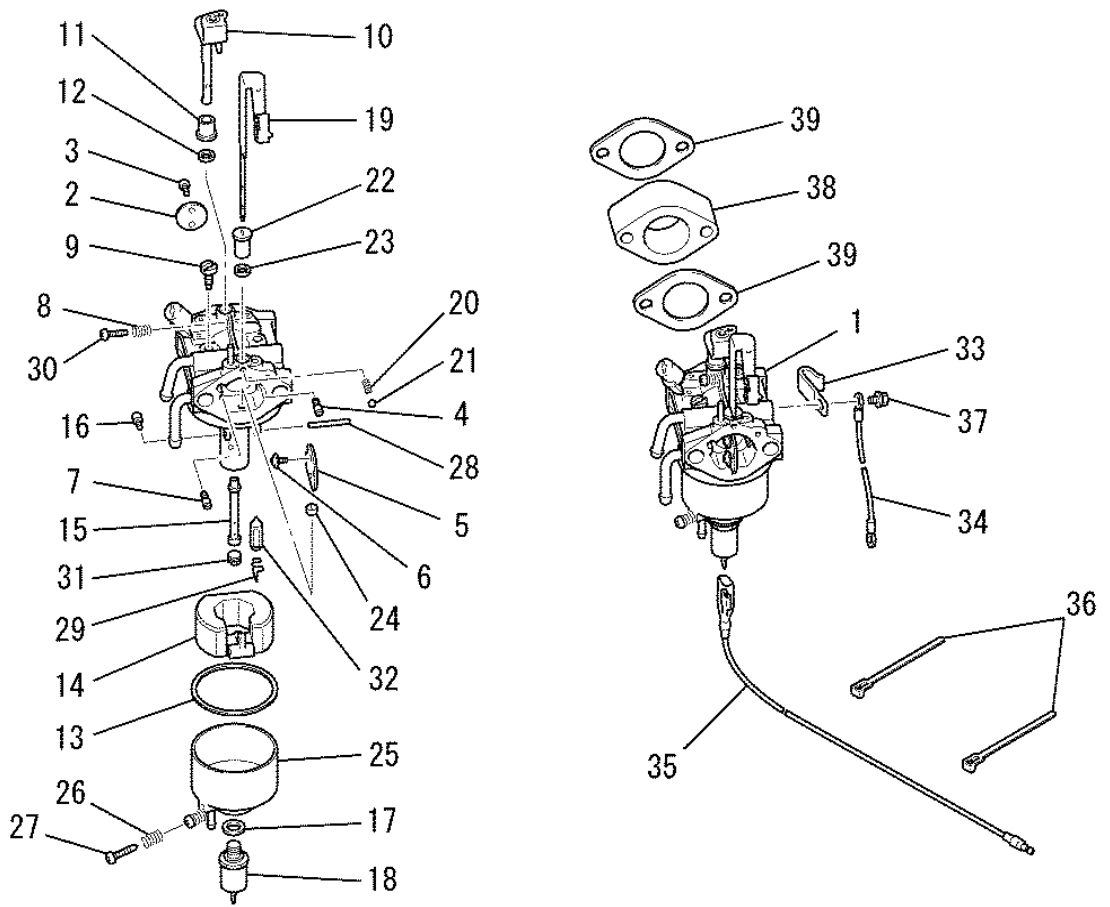

(I) CARBURETOR GROUP

No.	R/N	Parts No.	Parts Name	No. Req'd	Inte	Remarks	Serial No. (From~To)
37		B800A06X008	BOLT, FLANGE	1			
38		KK34001BA	INSULATOR	1			
39		KW34052AA	GASKET, CARBURETOR	2