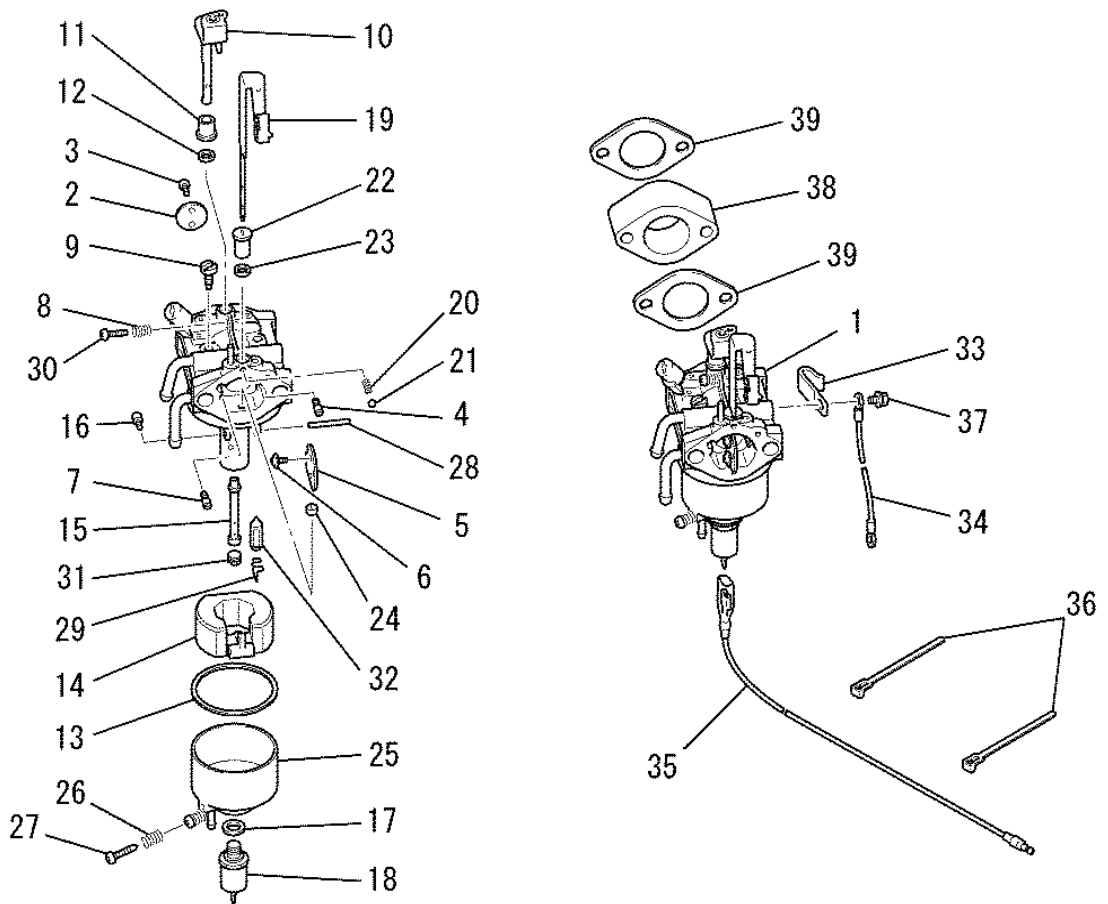

(I) CARBURETOR GROUP

No.	R/N	Parts No.	Parts Name	No. Req'd	Inte	Remarks	Serial No. (From~To)
13		KK15003AE014	PACKING	1			
14		KK15003AE015	FLOAT	1			
15		KK16009AC016	NOZZLE, MAIN	1			
16		KK74525CA150	JET, MAIN	1			
17		KK12008CC026	PACKING	1			
18		KK16009AC019	SOLENOID	1			
19		KK16009AB020	LEVER, CHOKE	1			
20		KK16009AA021	SPRING	1			
21		KK16009AA022	BALL, STEEL	1			
22		KK13002AA017	RING	1			
23		KK13002AA028	FELT	1			
24		KK15001AA014	RING	1