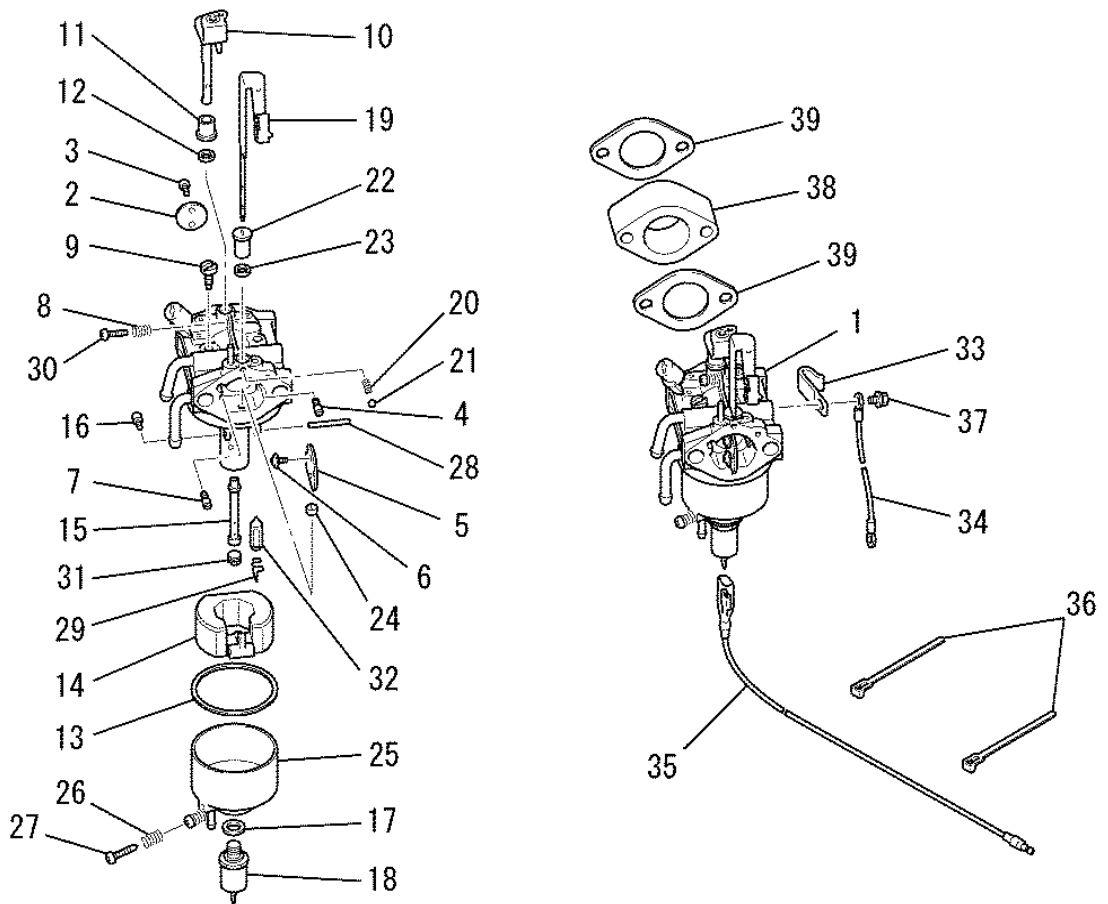

(I) CARBURETOR GROUP

No.	R/N	Parts No.	Parts Name	No. Req'd	Inte	Remarks	Serial No. (From~To)
1		KK16009AC	CARBURETOR (F)	1		INCL. NO. 2-32	
2		KK16009AA002	VALVE, THROTTLE	1			
3		KK16009AA003	SCREW	2			
4		KK12020AA030	JET, AIR BLEED	1			
5		KK16009AA005	VALVE, CHOKE	1			
6		KK15016AA005	SCREW	2			
7		KK16012LB007	JET	1			
8		KK13003AA008	SPRING	1			
9		KK74508BA413	JET, PILOT	1			
10		KK16009AA011	SHAFT, THROTTLE	1			
11		KK16009AA012	RING	1			
12		KK12008AE016	SEAL	1