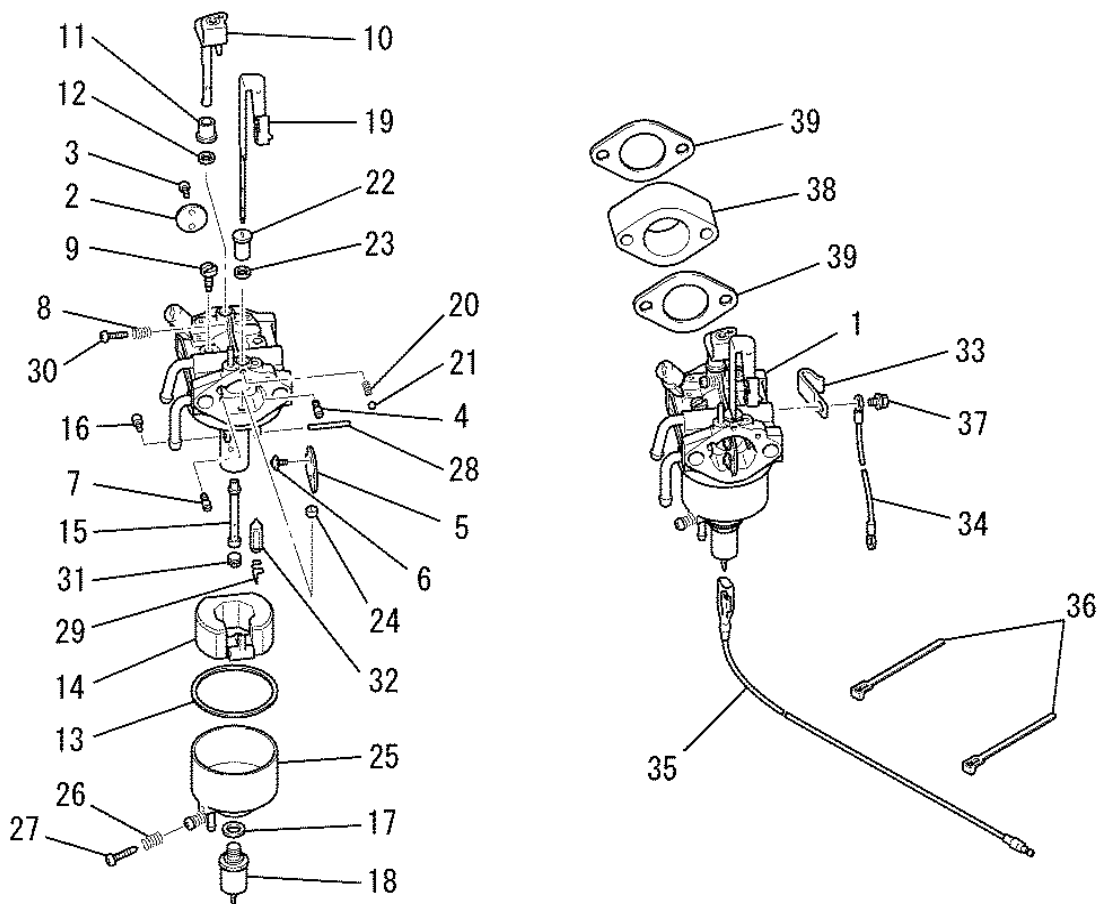

(I) CARBURETOR GROUP

No.	R/N	Parts No.	Parts Name	No. Req'd	Inte	Remarks	Serial No. (From~To)
25		KK15005DA025	CHAMBER, FLOAT	1		INCL. NO. 26, 27	
26		KK13003AA008	SPRING	1			
27		KK15001AA018	SCREW	1			
28		KK15001AA016	PIN	1			
29		KK12008AE011	CLIP	1			
30		KK16009AA030	SCREW	1			
31		KK16009AC035	SCREW	1			
32		KK15001AA015	NEEDLE, MAIN	1			
33		FA28116	CLAMP	1			
34		KE90096AA	WIRE, LEAD	1			
35		KE90228BA	WIRE, LEAD	1			
36		KU90006BA	BAND	2