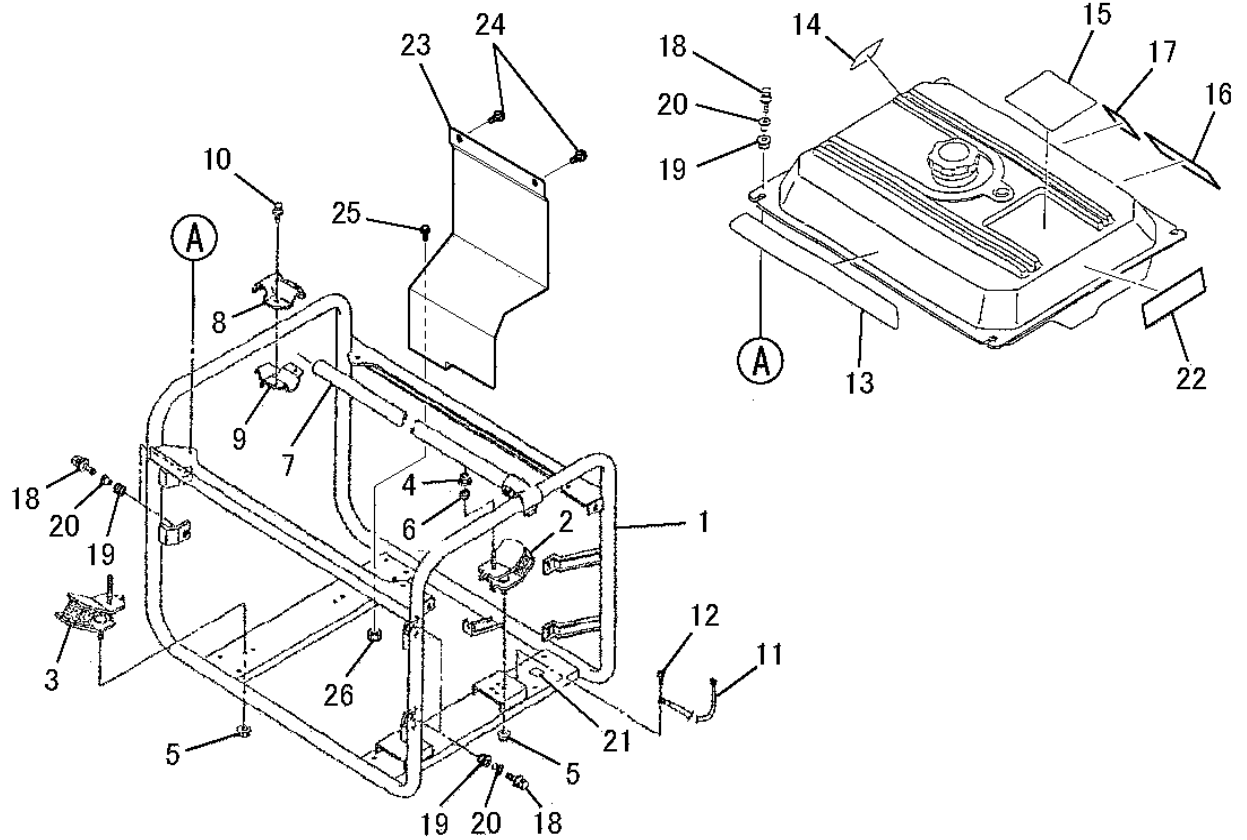

6. FRAME & TANK

No.	R/N	Parts No.	Parts Name	No. Req'd	Inte	Remarks	Serial No. (From~To)
25		KY0012908012	MG BOLT, FLANGE	2			
26		KY0021908000	NUT	2