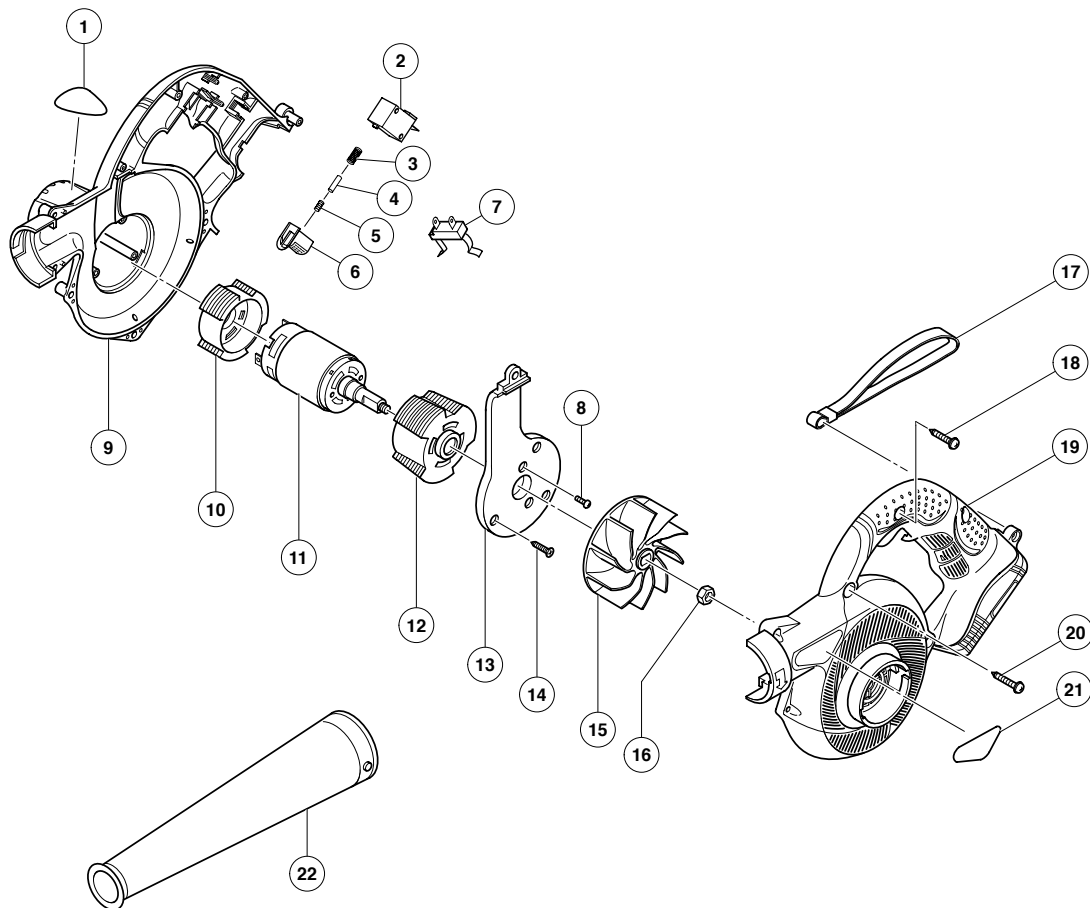

## ELECTRIC TOOL PARTS LIST

■ CORDLESS BLOWER  
Model RB 18DL

2007 · 6 · 15  
(E1)

**PARTS**

RB 18DL

ITEM NO.	CODE NO.	DESCRIPTION	NO. USED	REMARKS
1		NAME PLATE	1	
2	328-612	MICRO SWITCH	1	
3	328-613	SWITCH SPRING (B)	1	
4	328-654	SWITCH BAR	1	
5	328-655	SWITCH SPRING (A)	1	
6	328-614	SWITCH KNOB	1	
7	328-611	BATTERY HOLDER	1	
8	949-216	MACHINE SCREW M4X10 (10 PCS.)	2	
9	328-610	HOUSING (R)	1	
10	328-560	MOTOR HOLDER (B)	1	
11	328-615	MOTOR (W/SPINDLE)	1	
12	328-553	MOTOR HOLDER (A)	1	
13	328-563	MOTOR PLATE	1	
14	328-550	TAPPING SCREW D3.5X15	3	
15	328-564	FAN	1	
16	949-556	NUT M6 (10 PCS.)	1	
17	328-565	STRAP	1	
18	328-546	TAPPING SCREW D3.5X15 (BLACK)	8	
19	328-616	HOUSING (L)	1	
20	328-549	TAPPING SCREW D3.5X20 (BLACK)	1	
21		HITACHI LABEL	1	
22	328-562	NOZZLE	1	

**OPTIONAL ACCESSORIES**

ITEM NO.	CODE NO.	DESCRIPTION	NO. USED	REMARKS
601	317-124	LONG NOZZLE ASS'Y	1	
602	323-587	DUST BAG (DEEP BLUE)	1	
603	990-046	NOZZLE (B)	1	