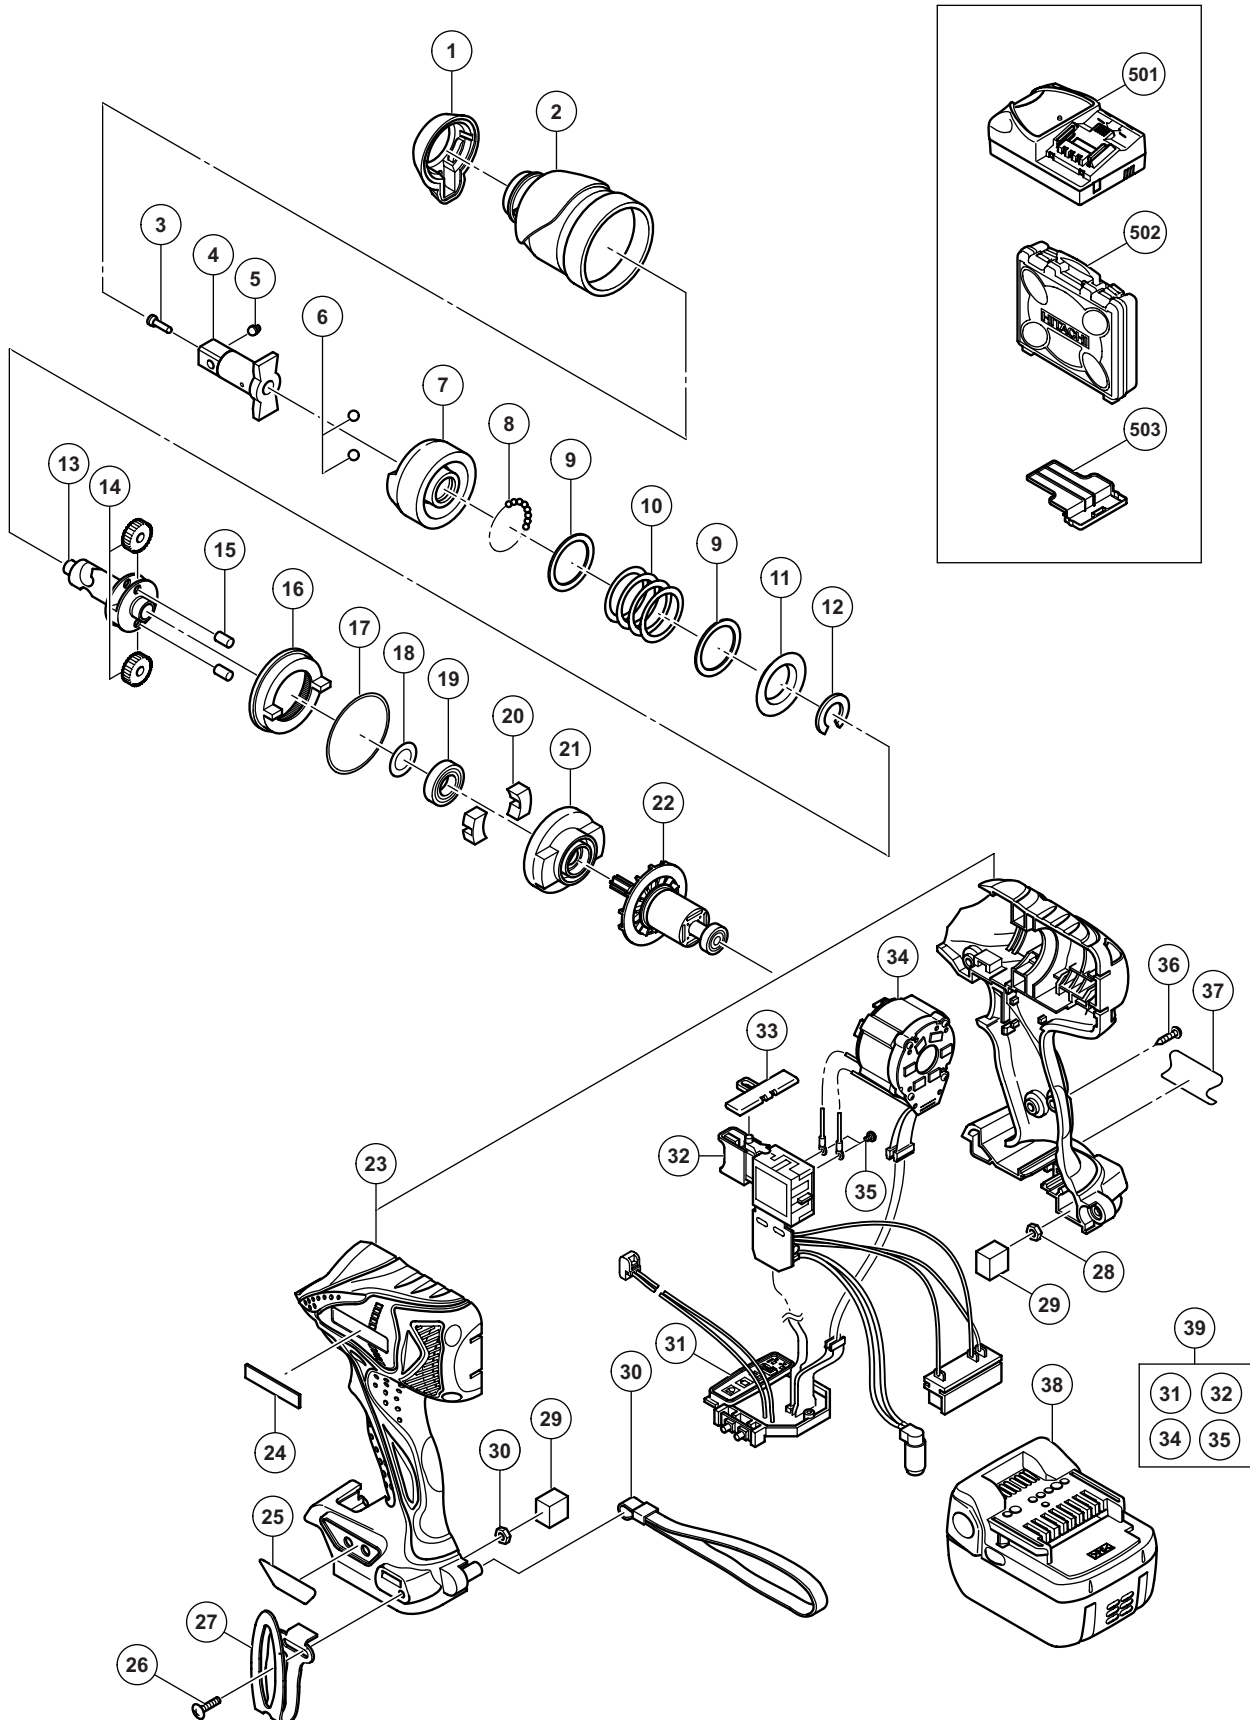

ELECTRIC TOOL PARTS LIST

■ CORDLESS IMPACT WRENCH Model WR 14DBDL

2010·9·2
(E1)

STANDARD ACCESSORIES

WR 14DBDL

ITEM NO.	CODE NO.	DESCRIPTION	NO. USED	REMARKS
* 501		CHARGER (MODEL UC 18YRSL)	1	
* 501		CHARGER (MODEL UC 18YML2)	1	
502	330-592	CASE	1	
503	329-897	BATTERY COVER	1	